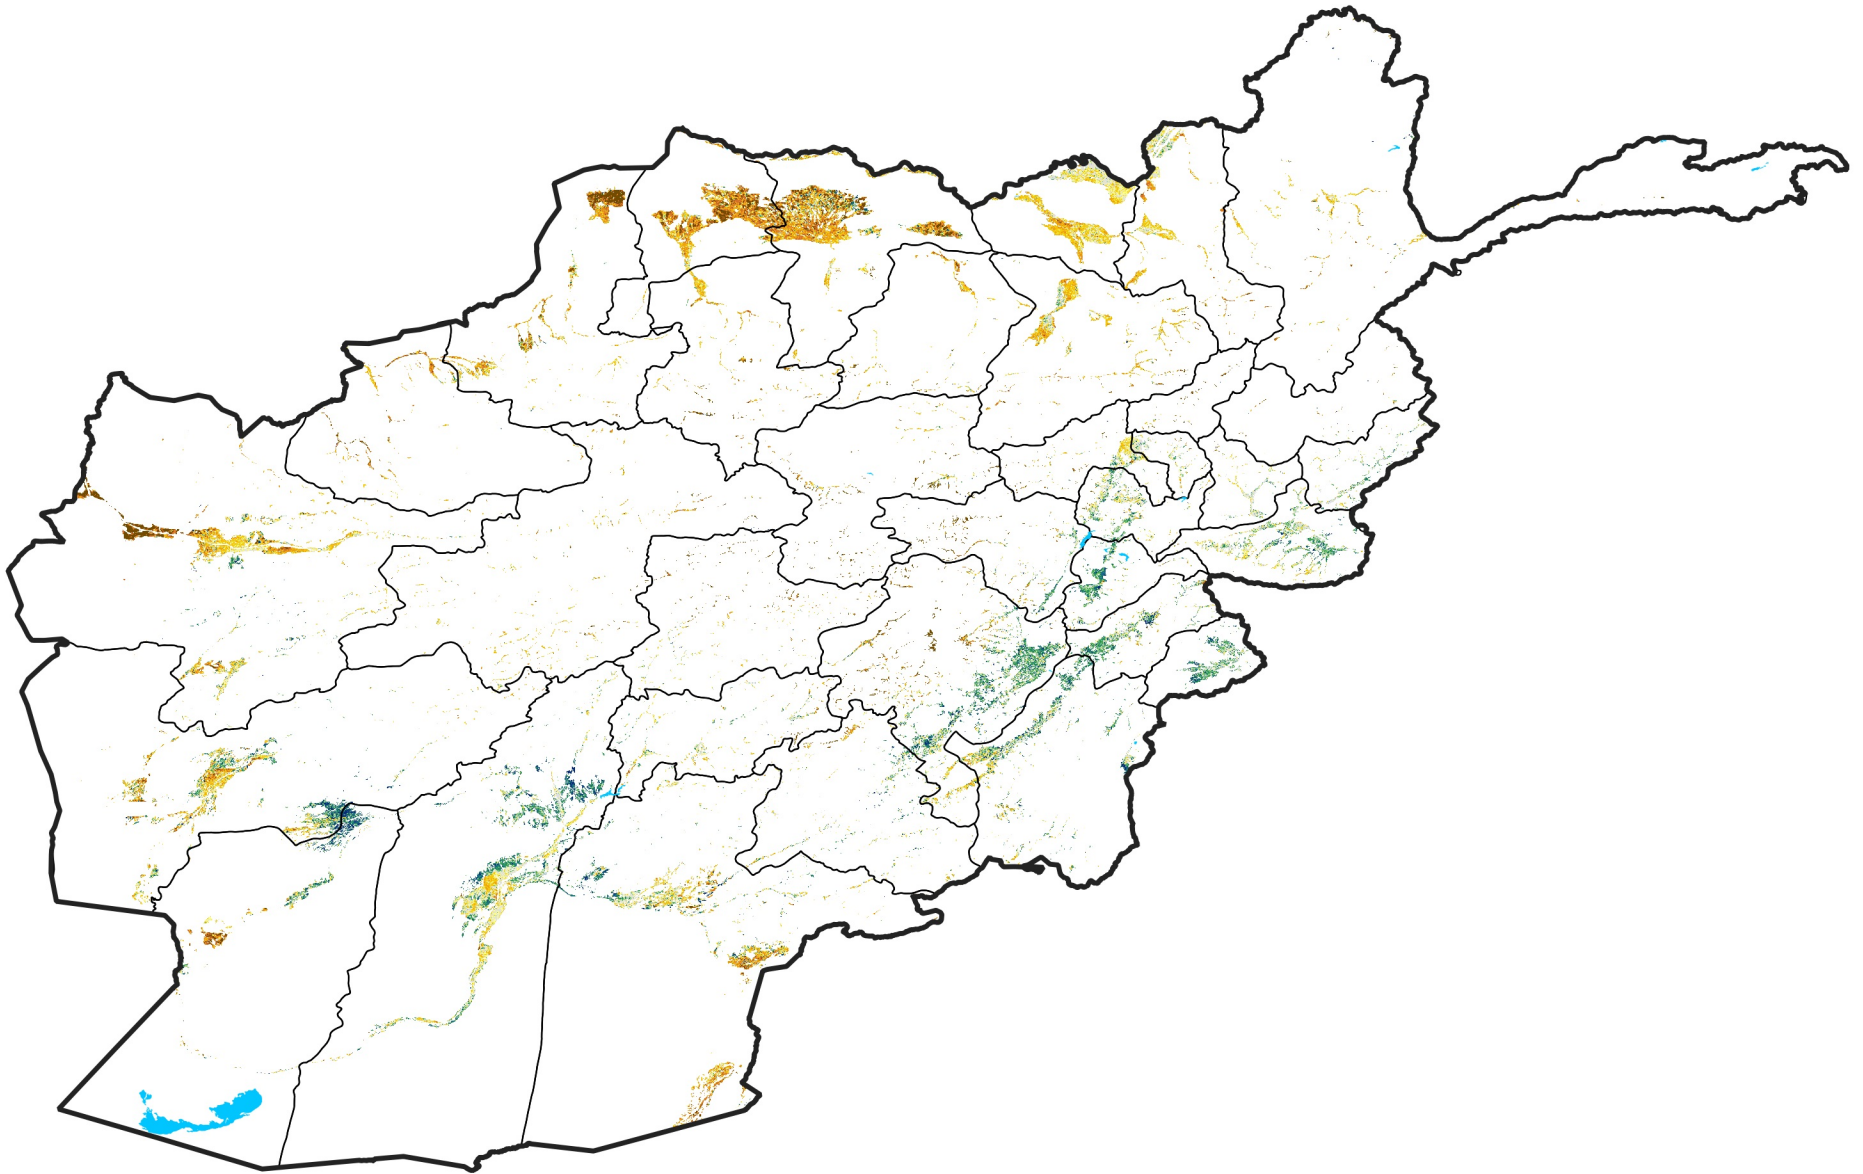

Afghanistan Irrigated Agricultural Areas

Percent of Mean NDVI

2014 / mean (2003 - 2022)

Period 09 / March 21 - 31, 2014

Percent of Normal