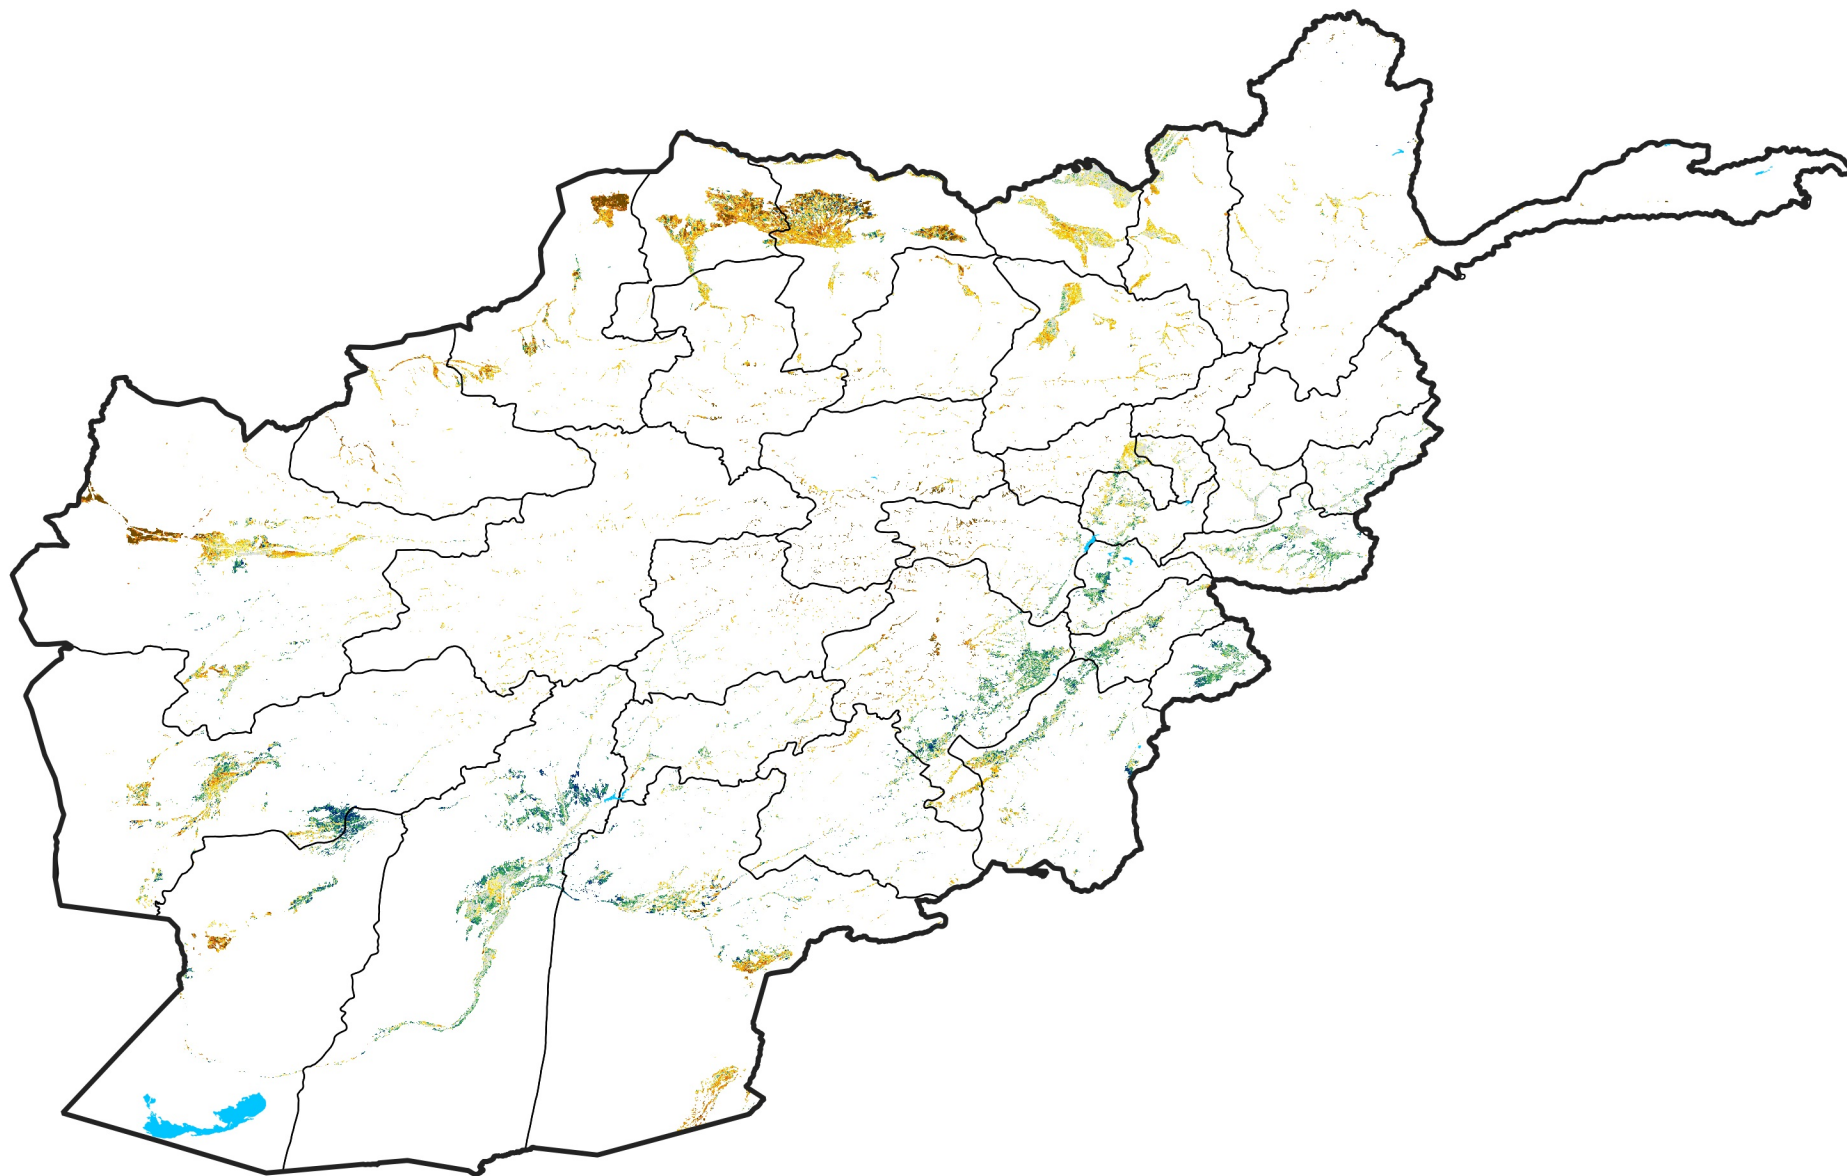

Afghanistan Irrigated Agricultural Areas

Percent of Mean NDVI

2014 / mean (2003 - 2022)

Period 10 / April 01 - 10, 2014

Percent of Normal