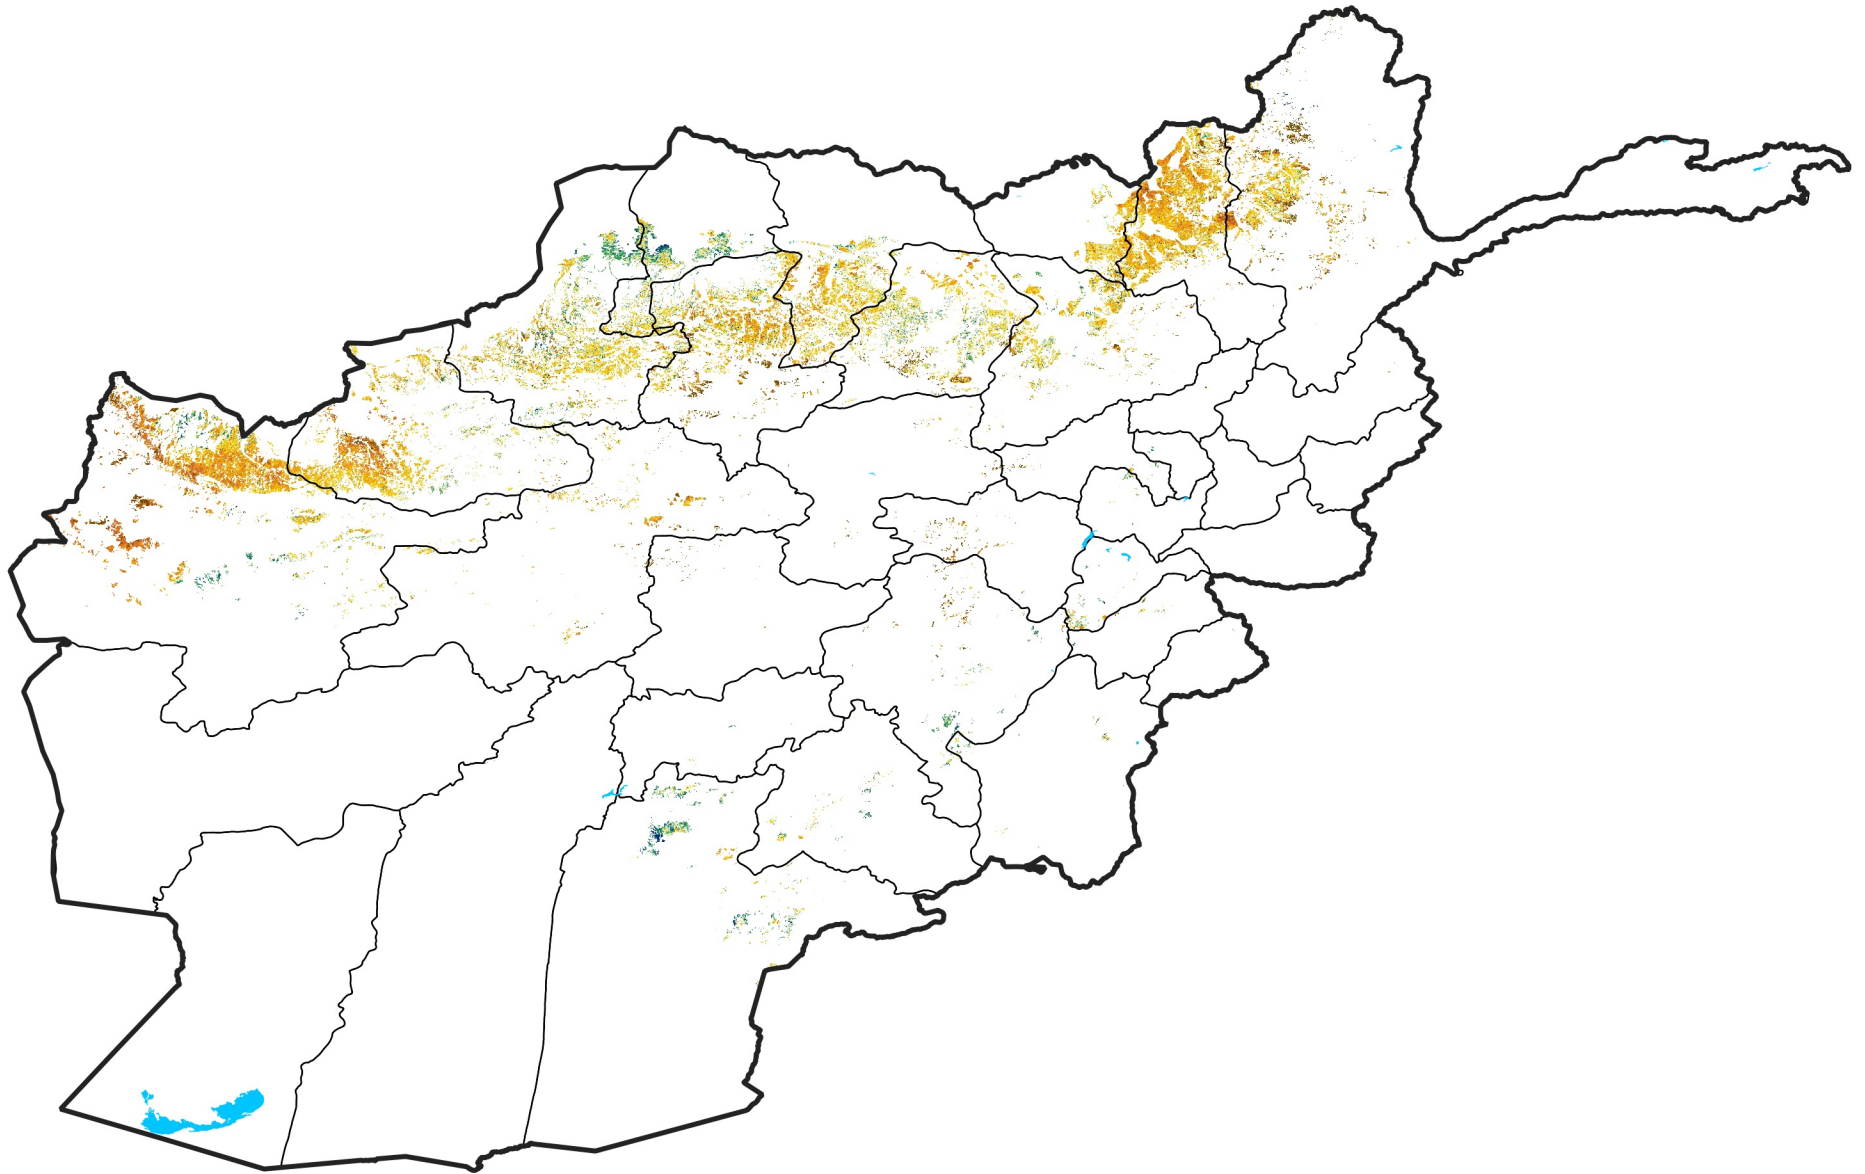

Afghanistan Rainfed Agricultural Areas

Percent of Mean NDVI

2014 / mean (2003 - 2022)

Period 10 / April 01 - 10, 2014

Percent of Normal