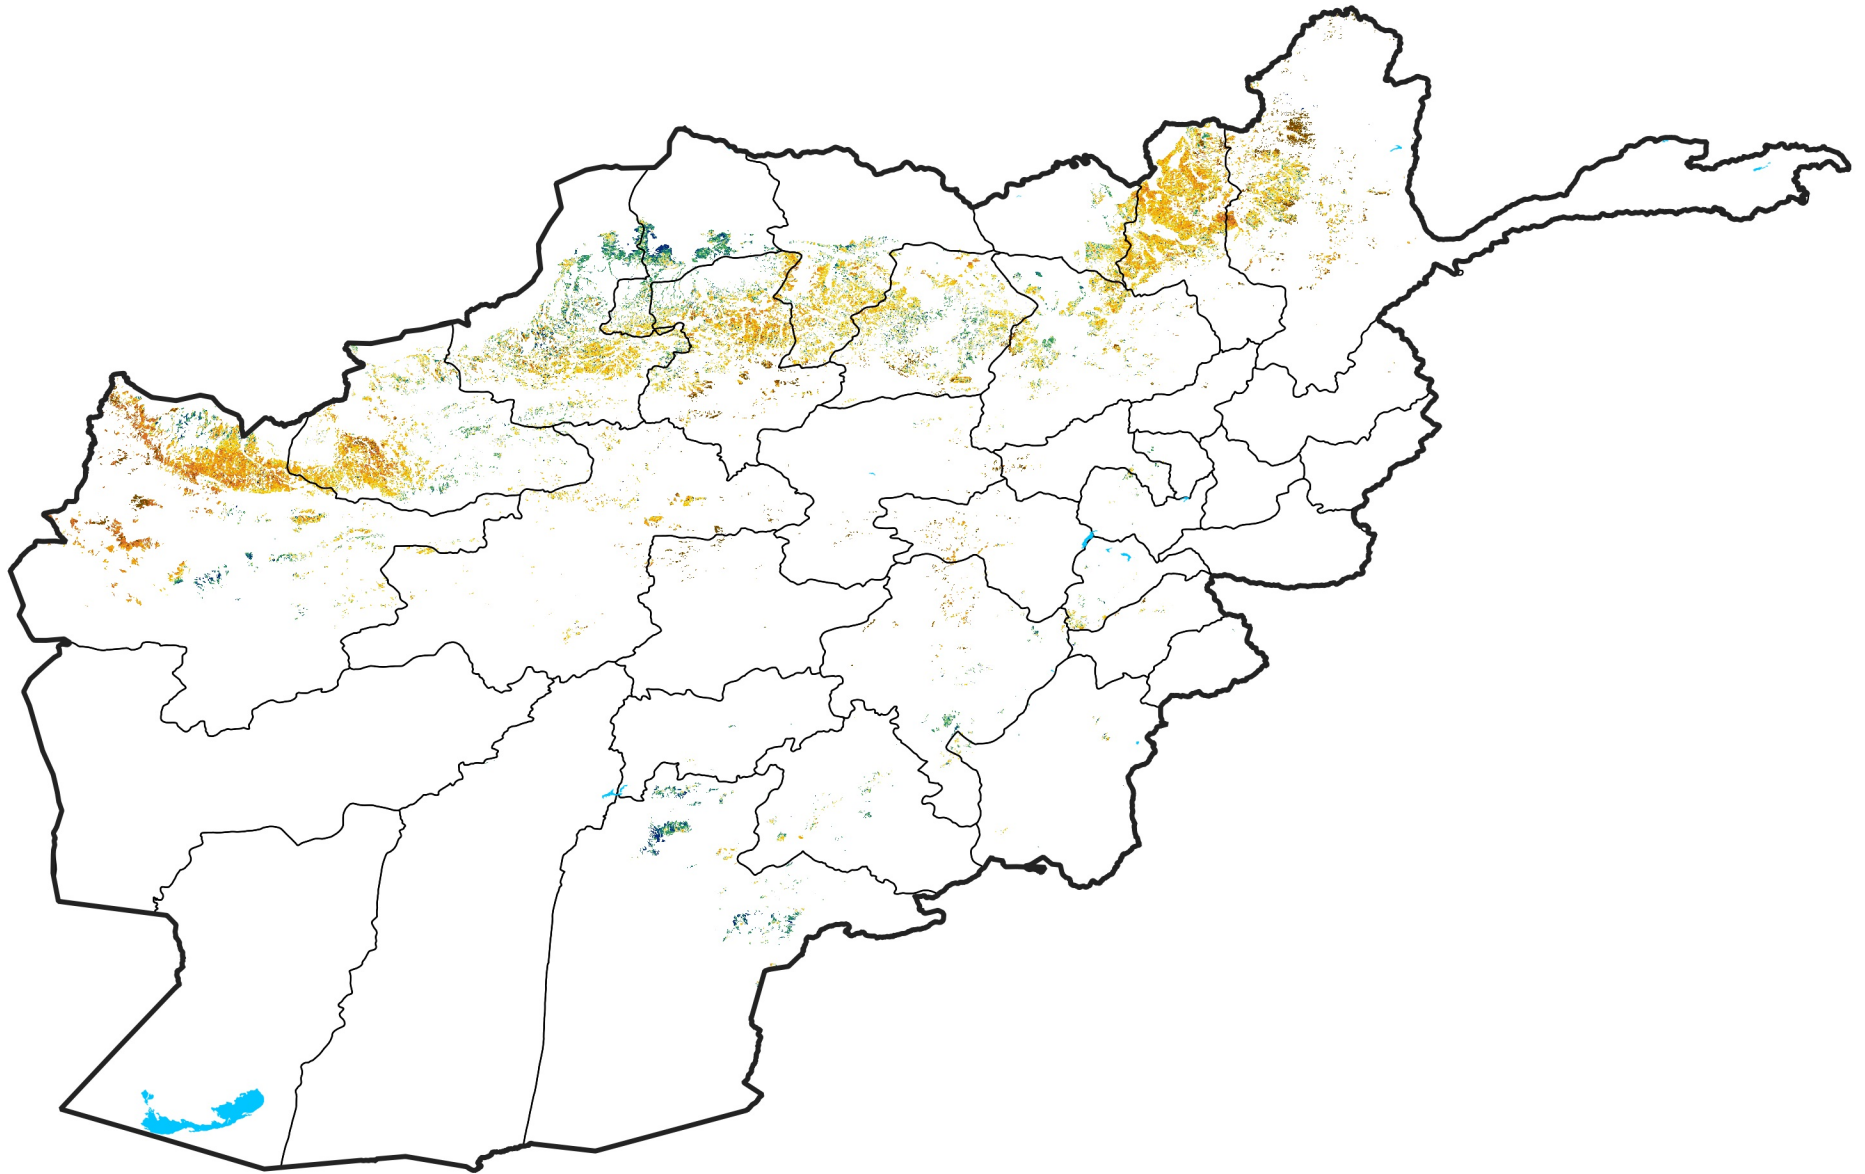

Afghanistan Rainfed Agricultural Areas

Percent of Mean NDVI

2014 / mean (2003 - 2022)

Period 11 / April 11 - 20, 2014

Percent of Normal