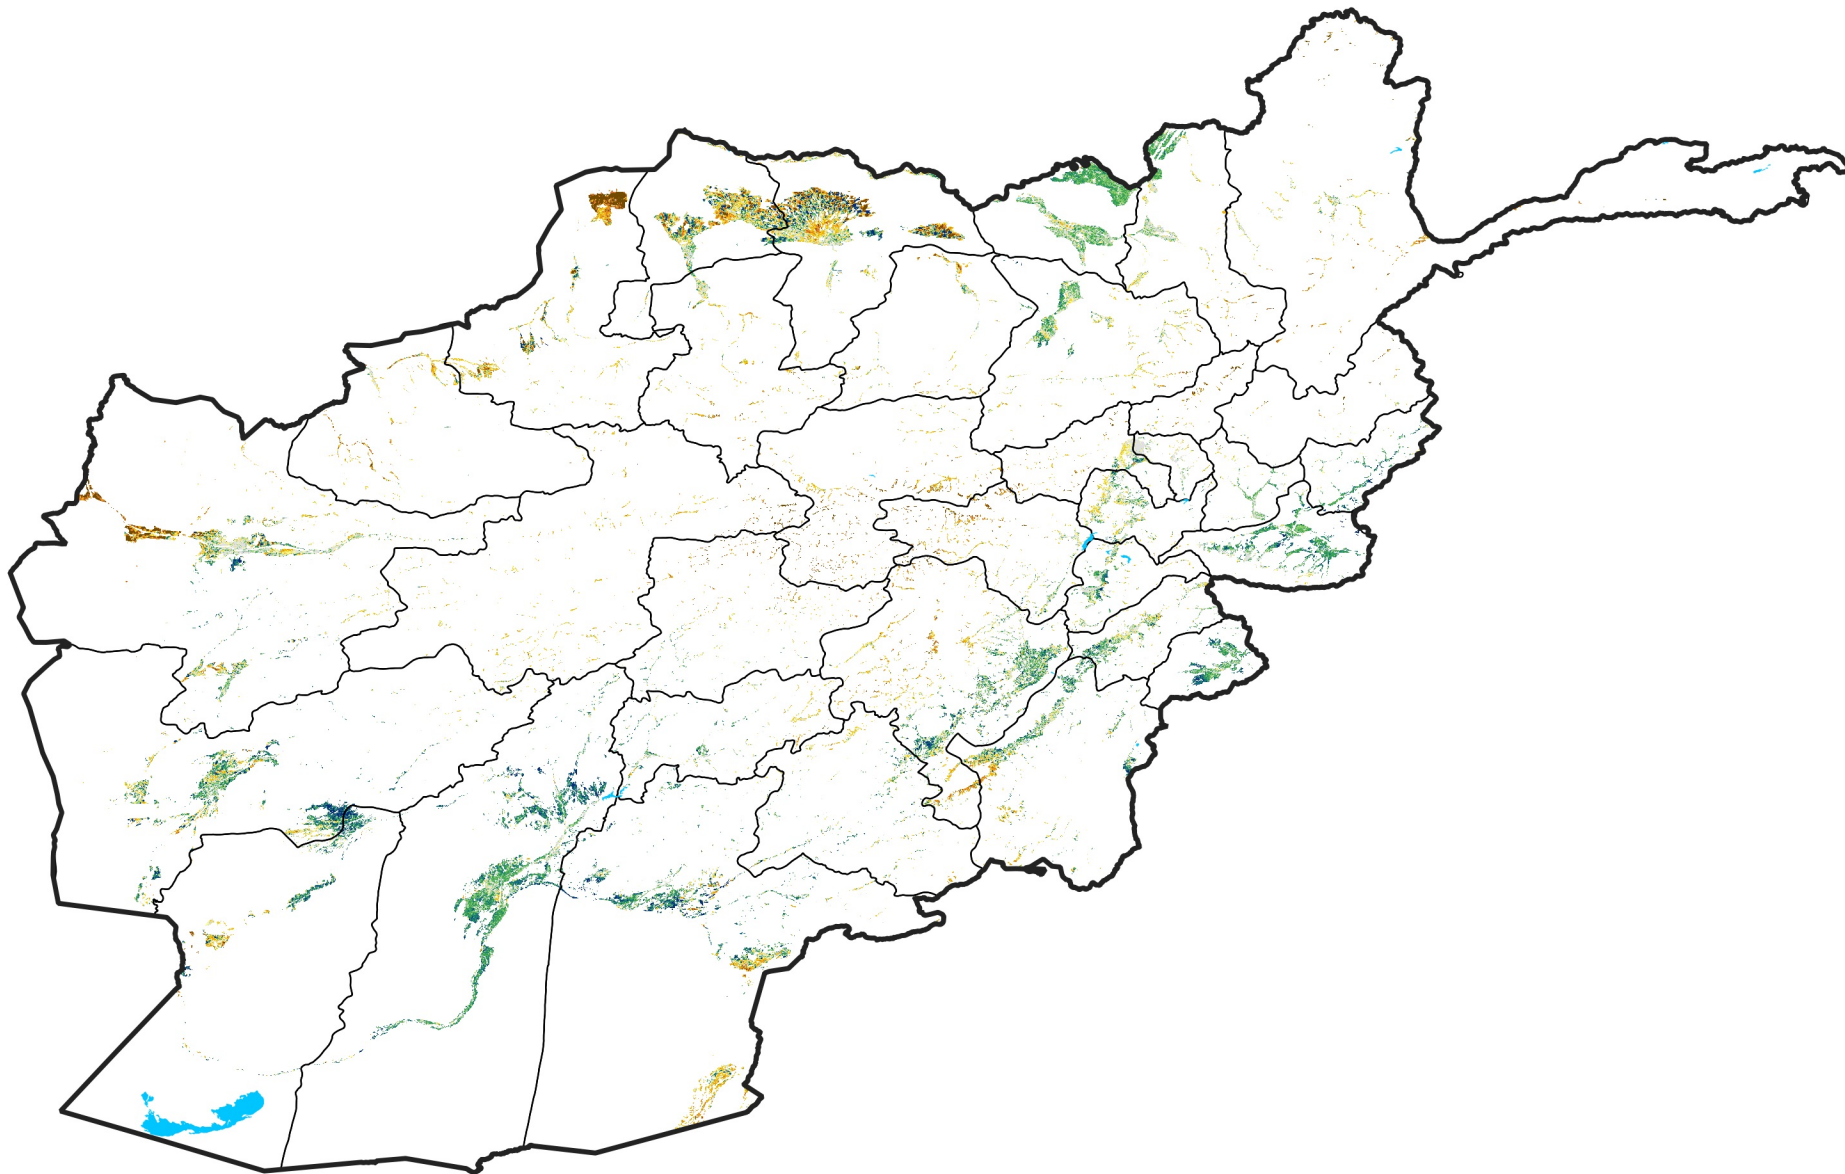

Afghanistan Irrigated Agricultural Areas

Percent of Mean NDVI

2014 / mean (2003 - 2022)

Period 12 / April 21 - 30, 2014

Percent of Normal