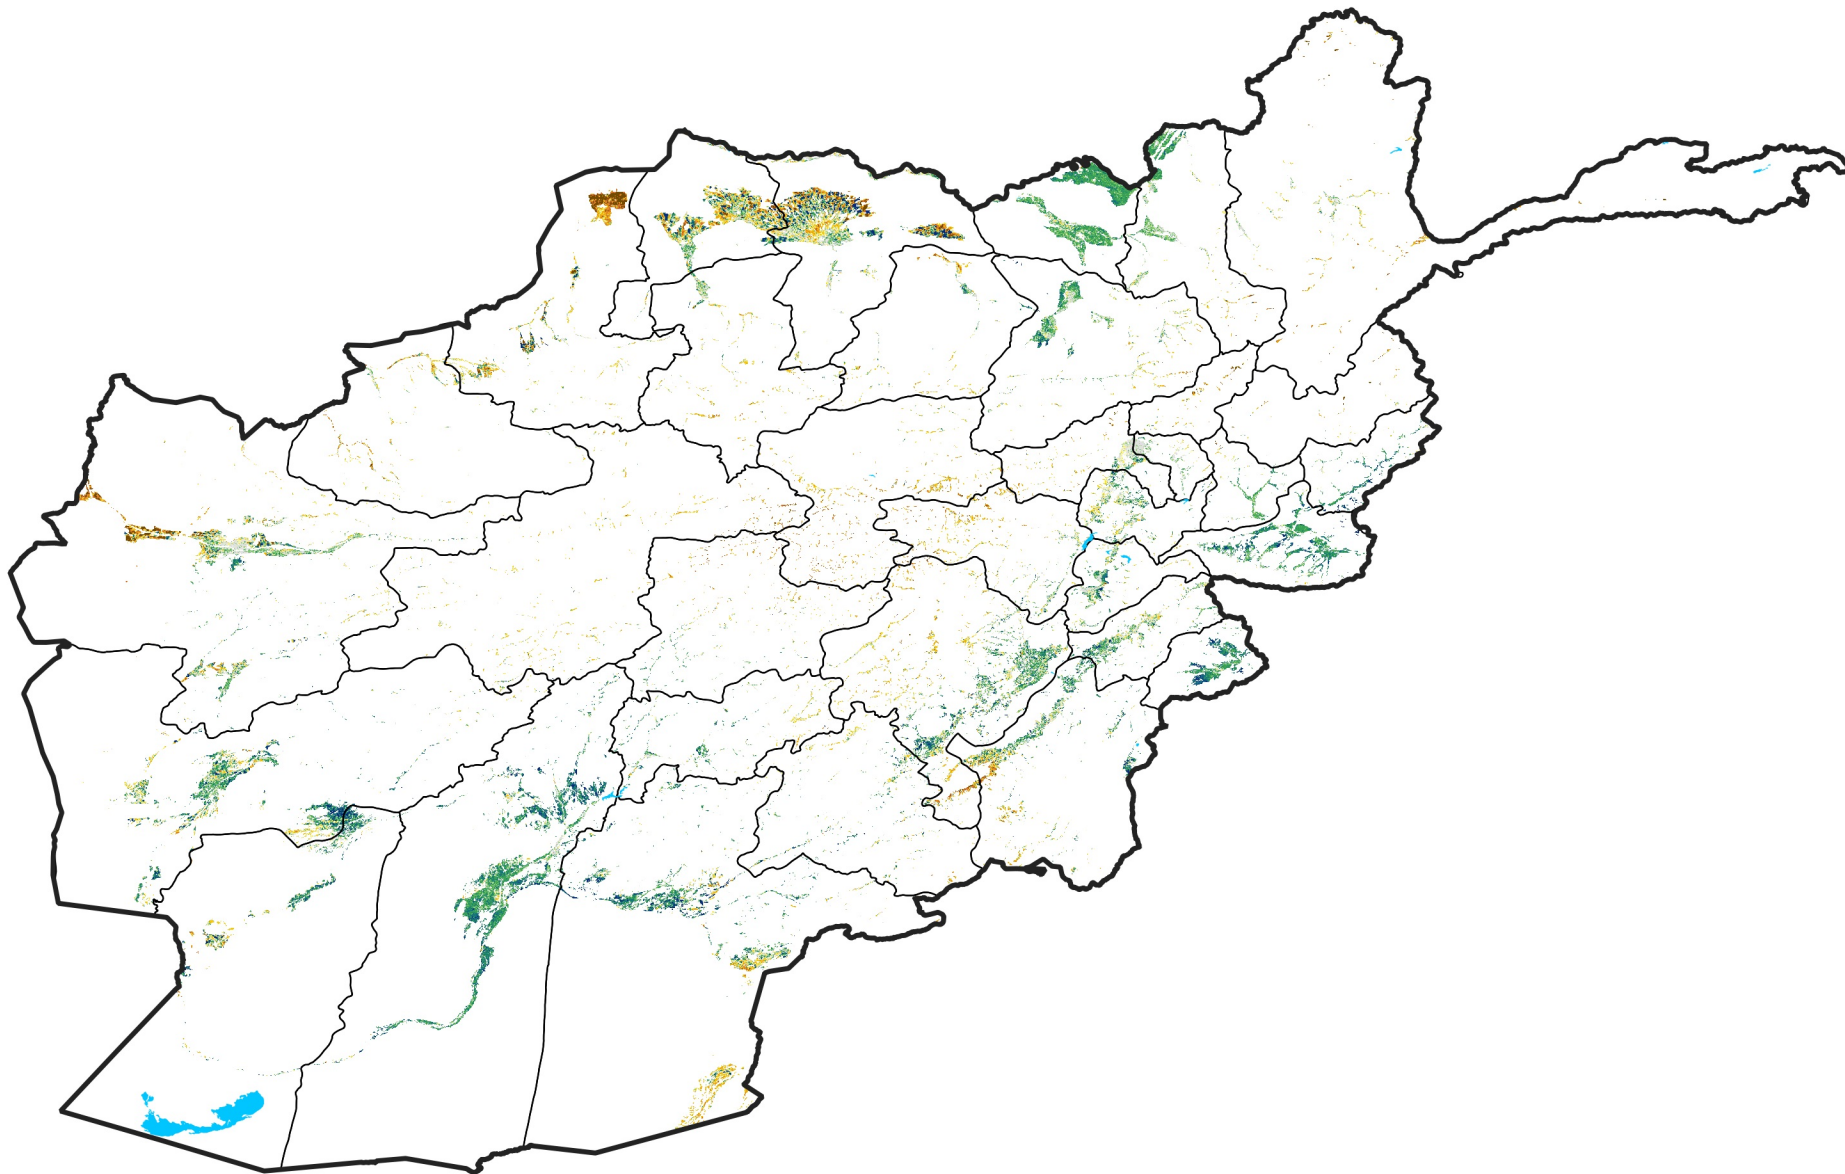

Afghanistan Irrigated Agricultural Areas

Percent of Mean NDVI

2014 / mean (2003 - 2022)

Period 13 / May 01 - 10, 2014

Percent of Normal