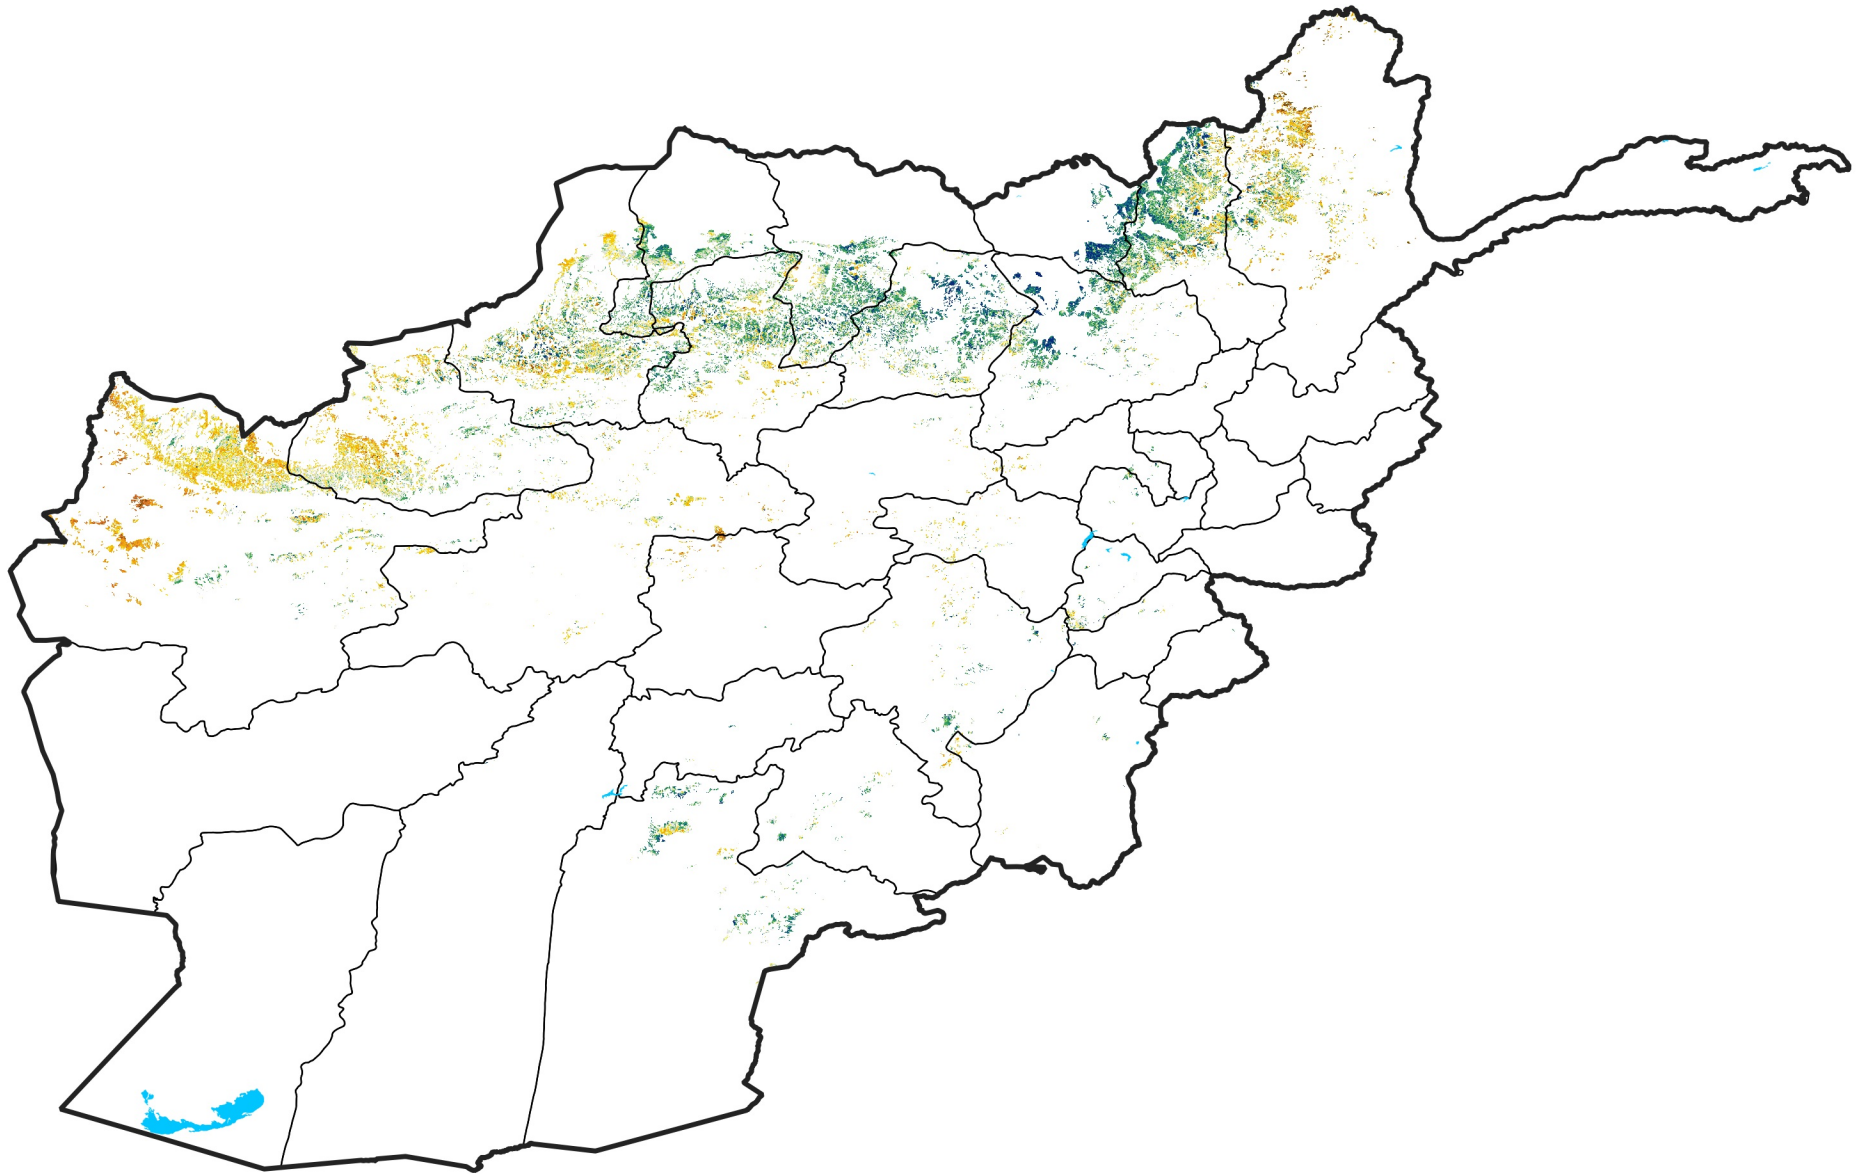

Afghanistan Rainfed Agricultural Areas

Percent of Mean NDVI

2014 / mean (2003 - 2022)

Period 14 / May 11 - 20, 2014

Percent of Normal