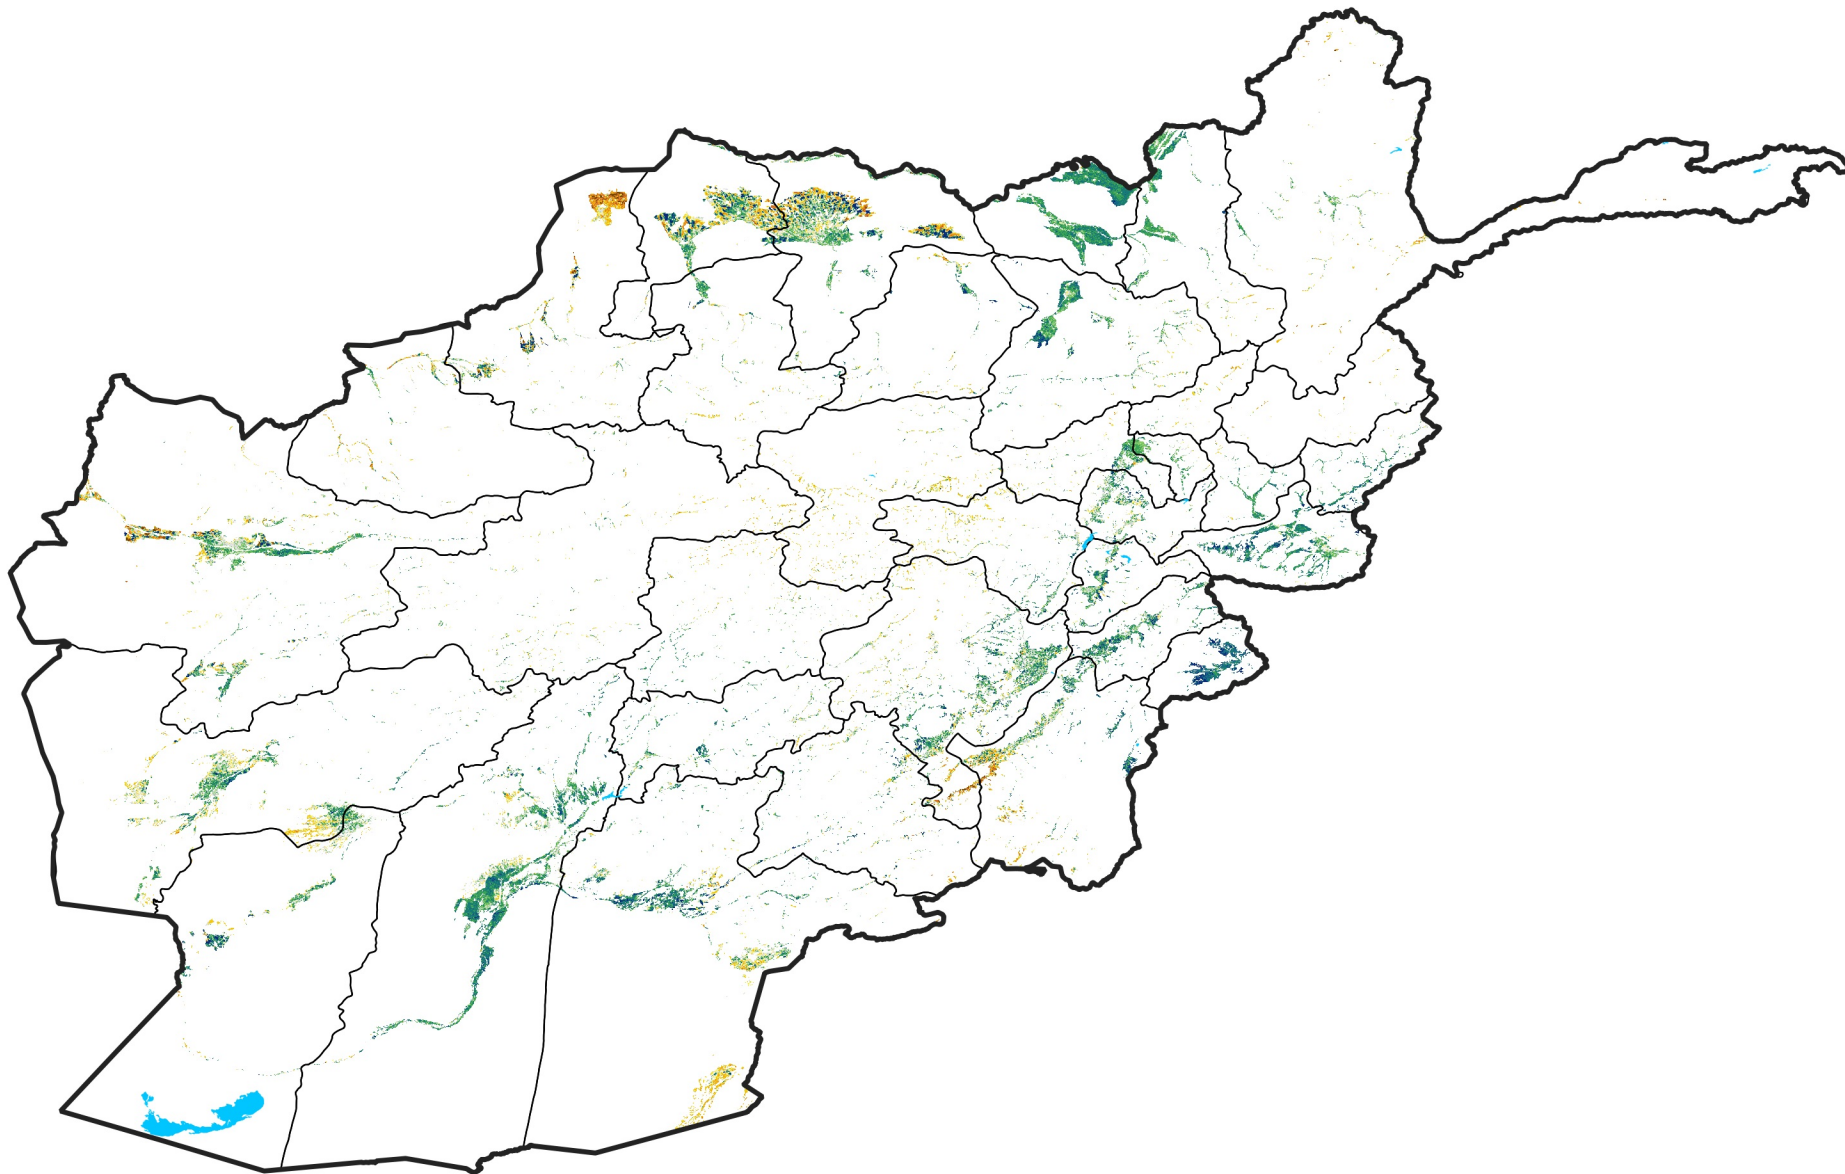

Afghanistan Irrigated Agricultural Areas

Percent of Mean NDVI

2014 / mean (2003 - 2022)

Period 15 / May 21 - 31, 2014

Percent of Normal