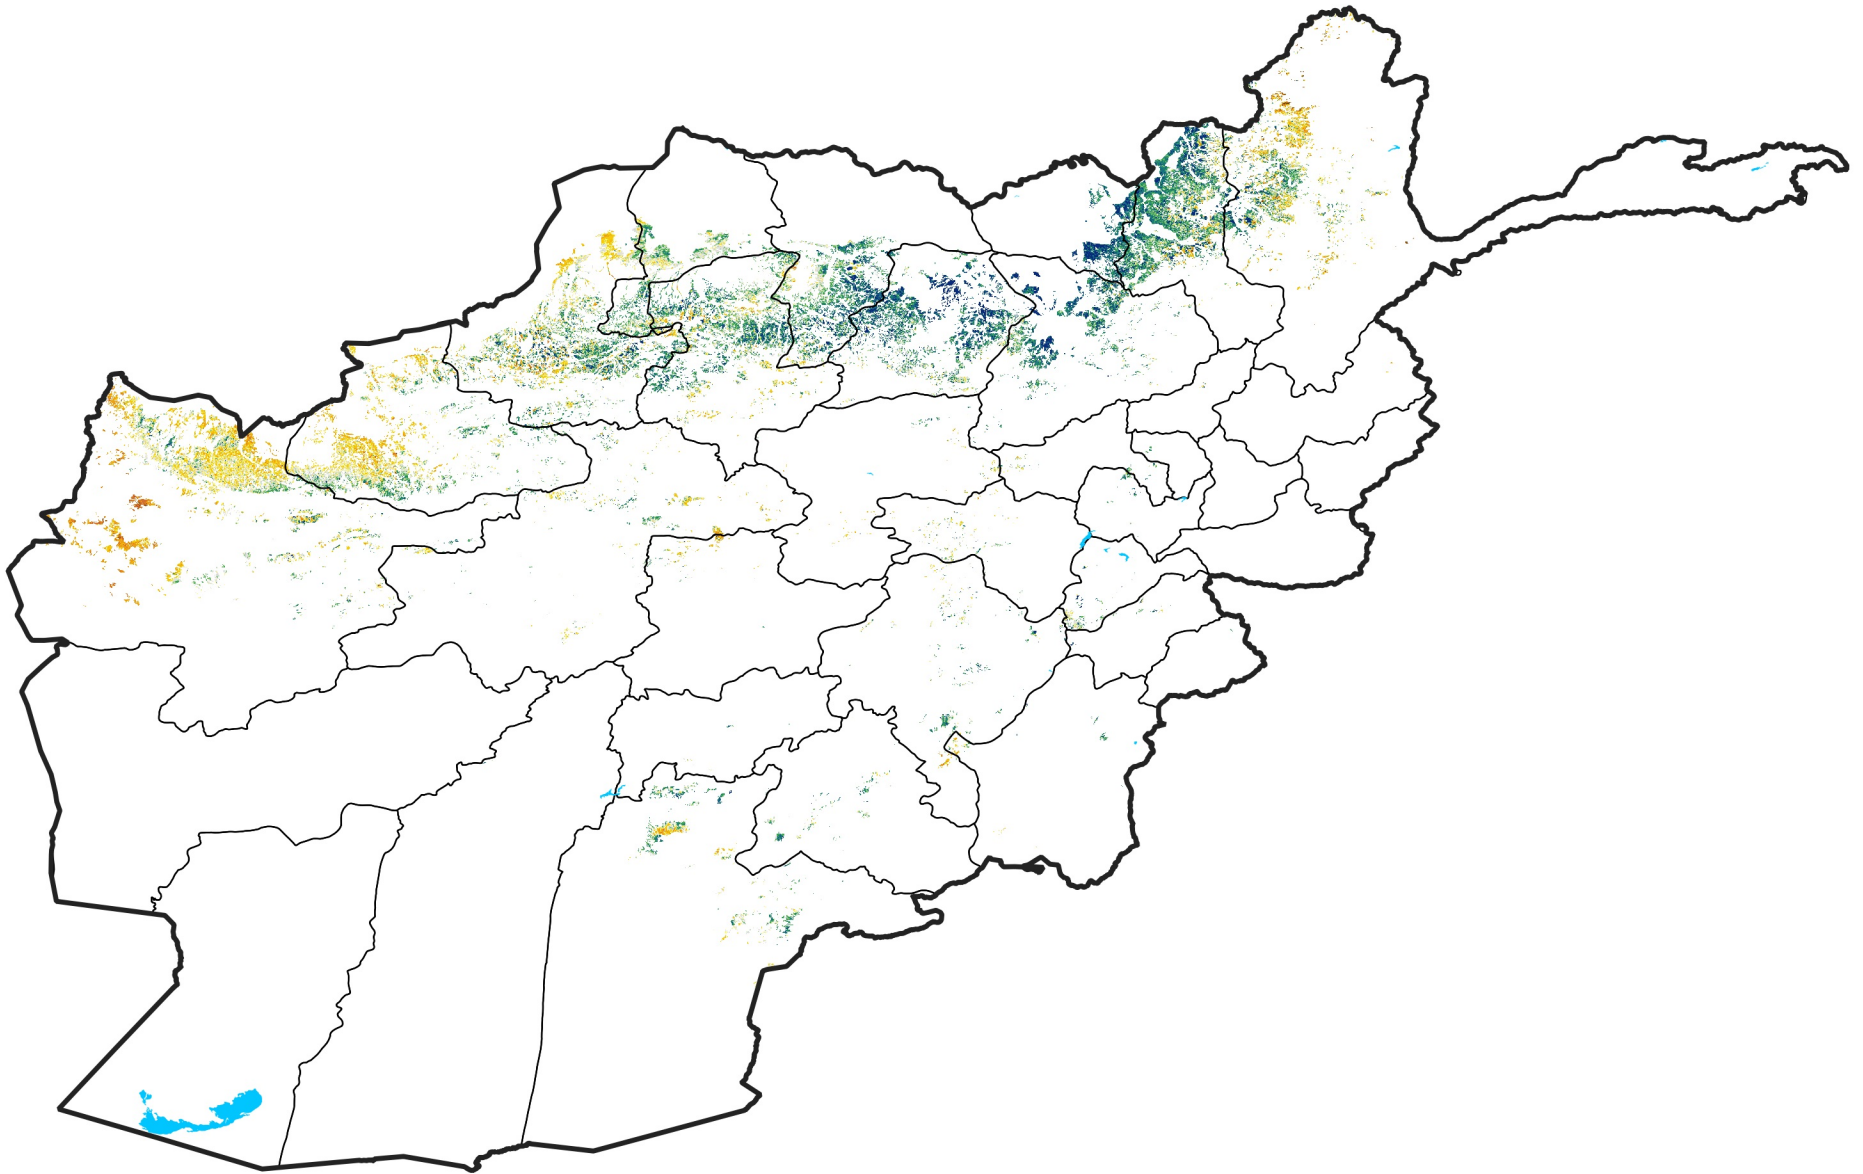

Afghanistan Rainfed Agricultural Areas

Percent of Mean NDVI

2014 / mean (2003 - 2022)

Period 15 / May 21 - 31, 2014

Percent of Normal