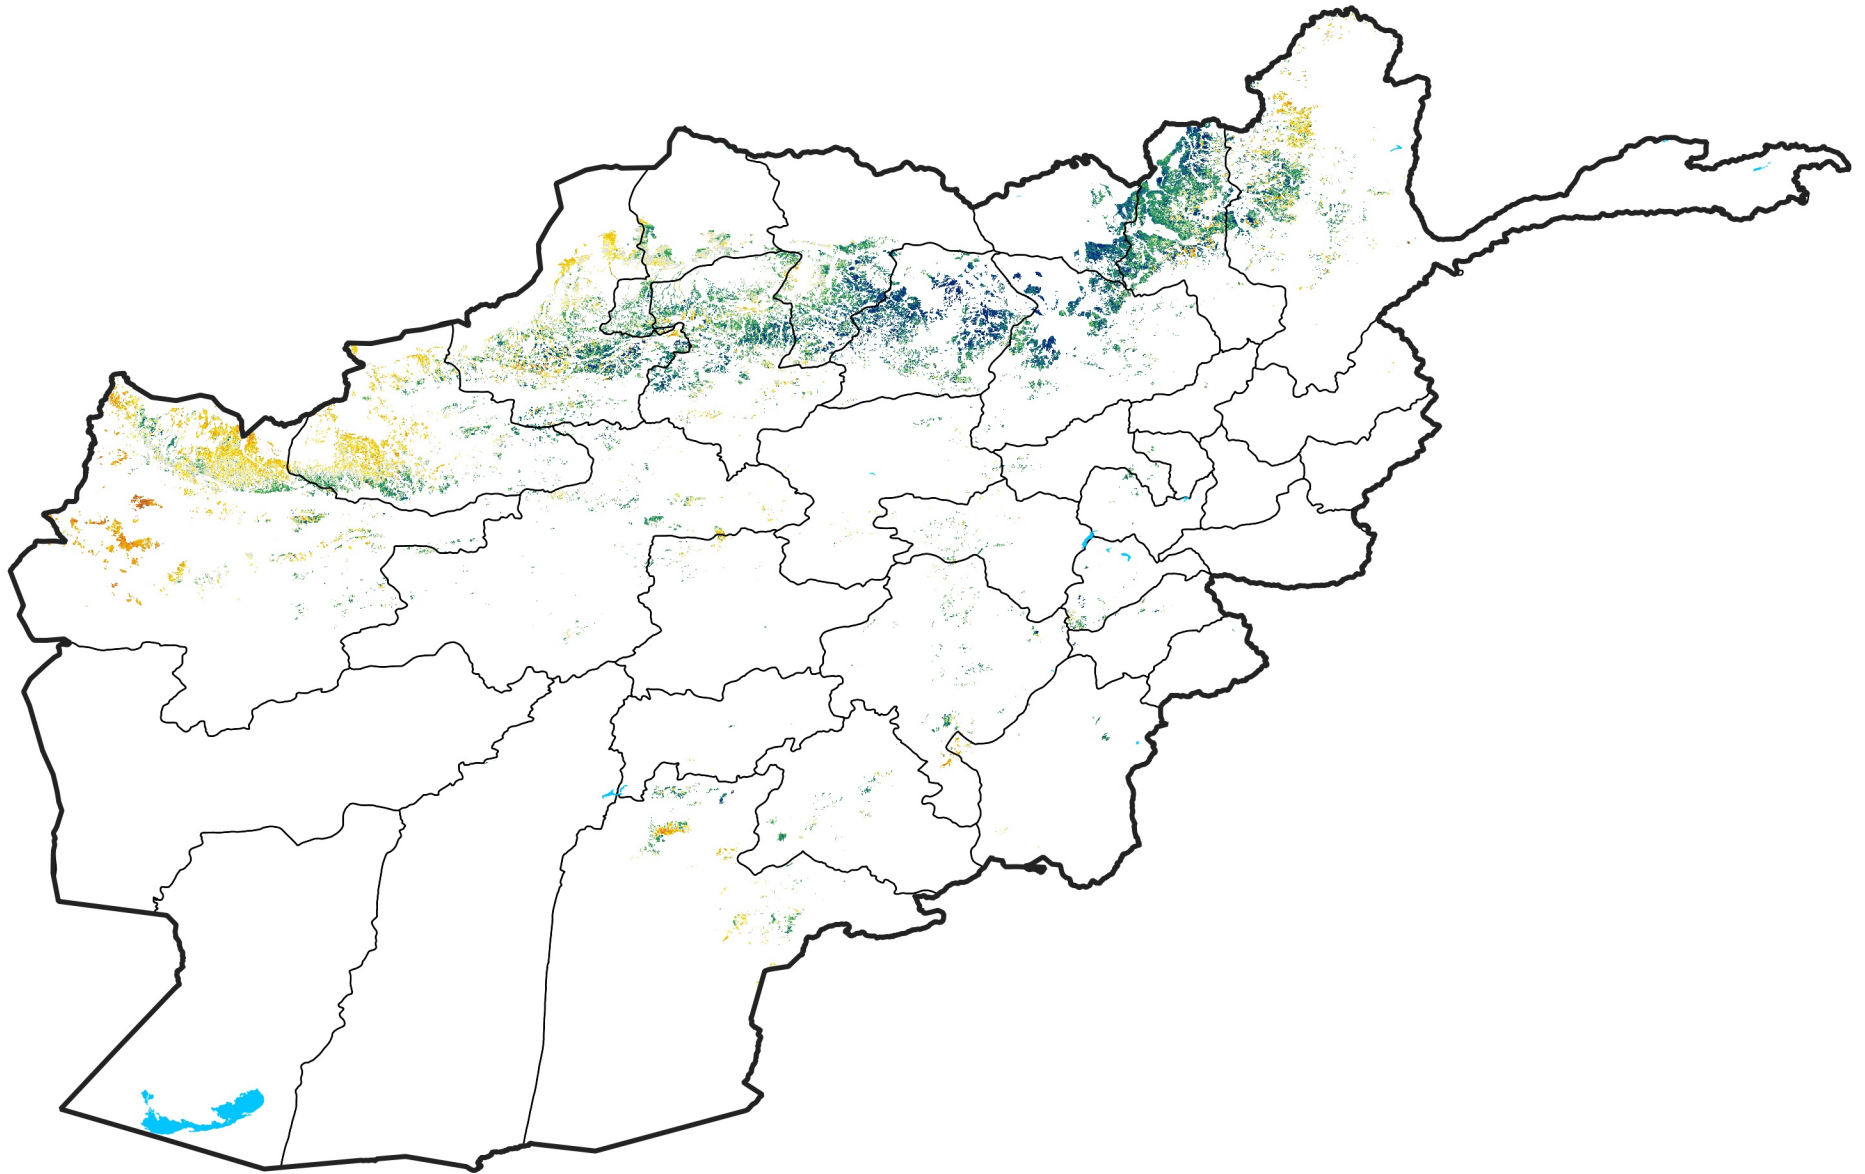

Afghanistan Rainfed Agricultural Areas

Percent of Mean NDVI

2014 / mean (2003 - 2022)

Period 16 / June 01 - 10, 2014

Percent of Normal