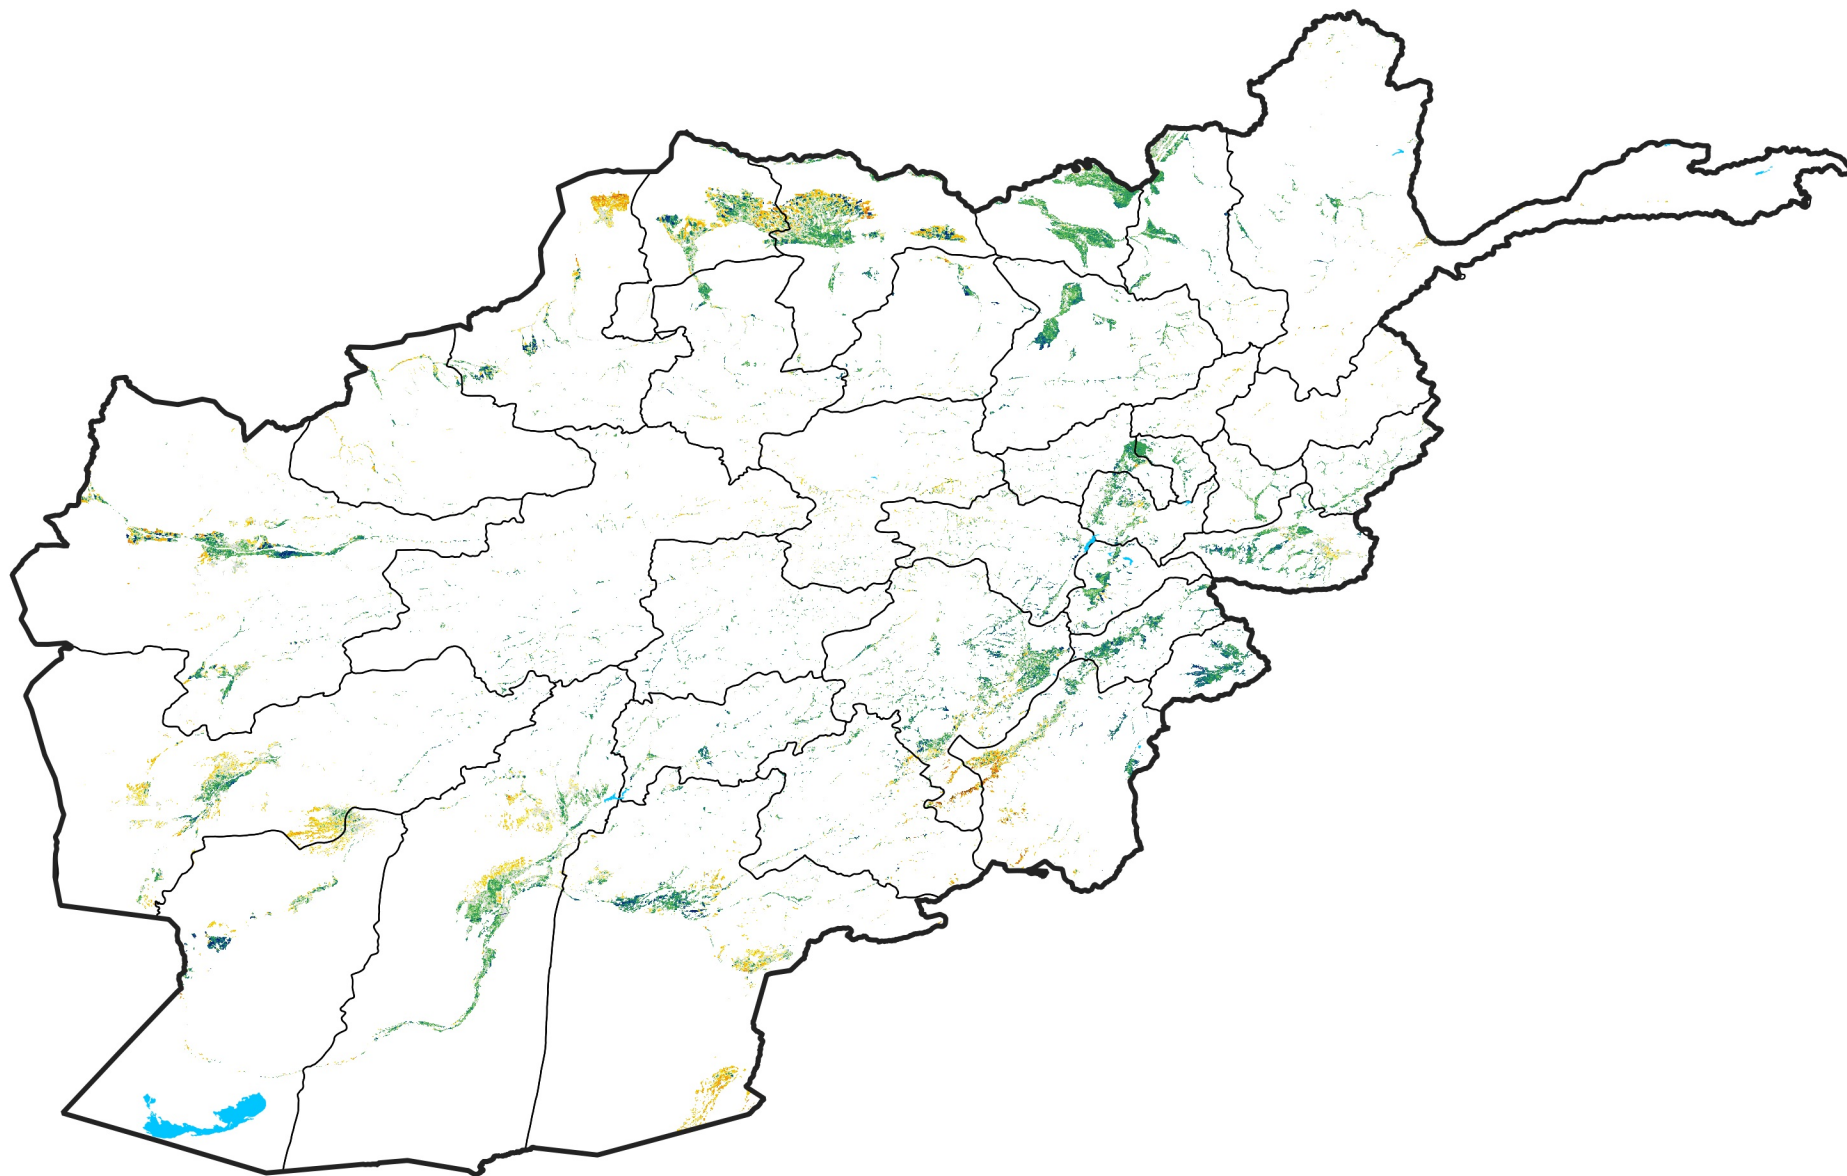

Afghanistan Irrigated Agricultural Areas

Percent of Mean NDVI

2014 / mean (2003 - 2022)

Period 17 / June 11 - 20, 2014

Percent of Normal