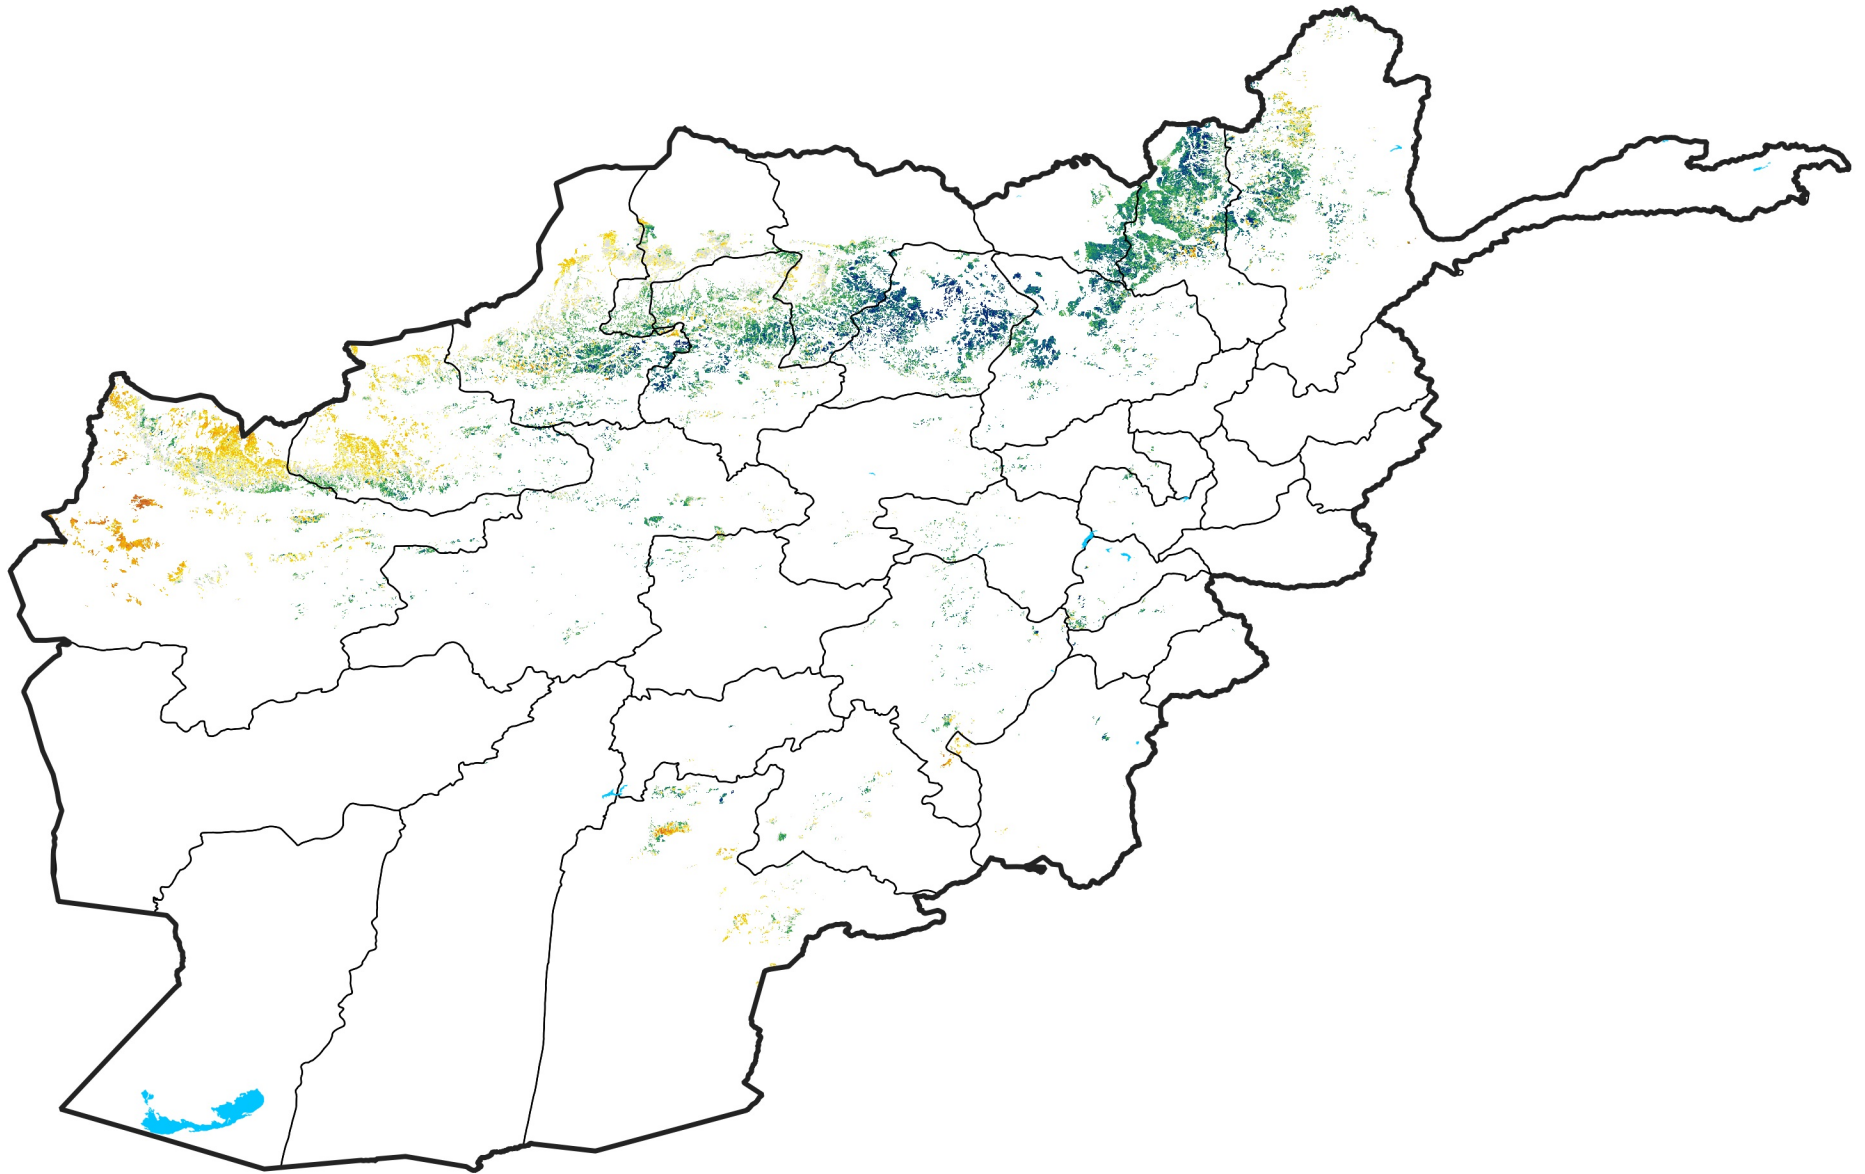

Afghanistan Rainfed Agricultural Areas

Percent of Mean NDVI

2014 / mean (2003 - 2022)

Period 17 / June 11 - 20, 2014

Percent of Normal