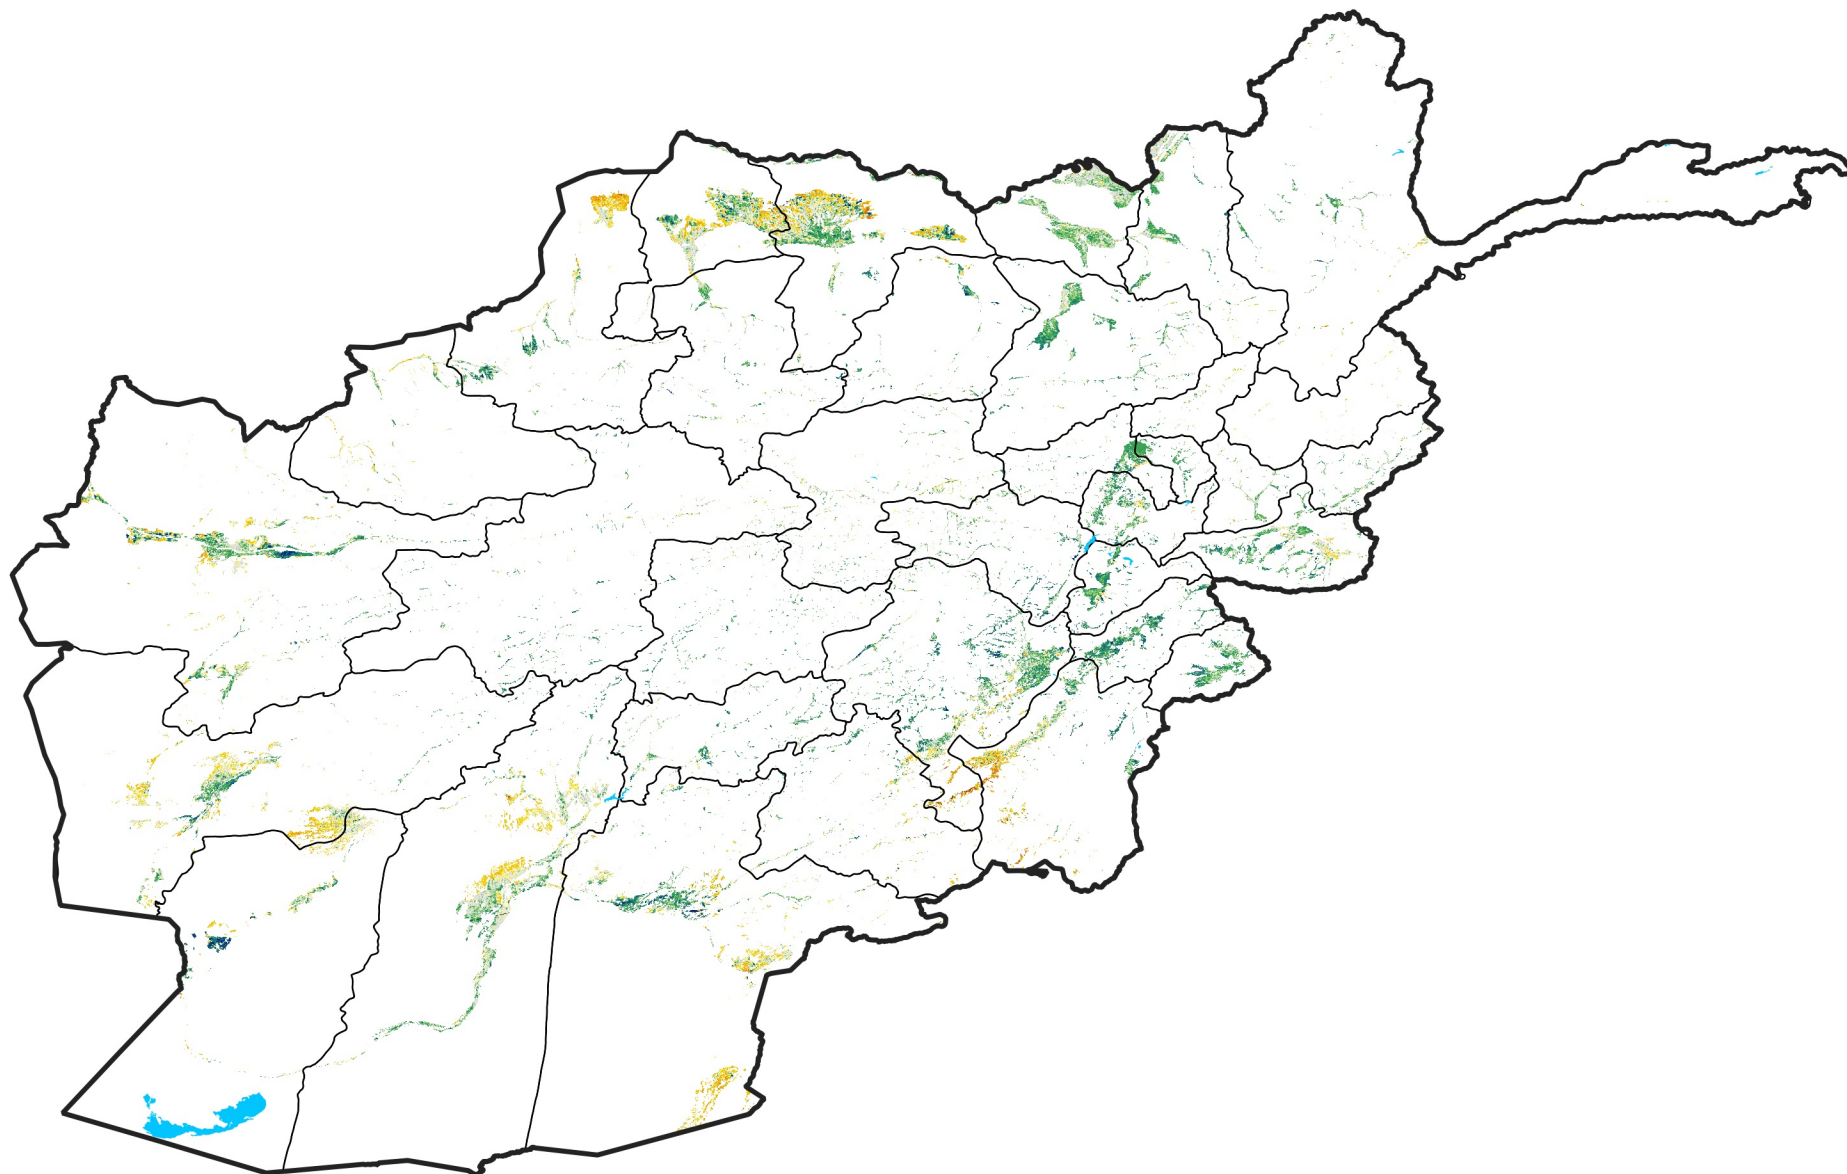

Afghanistan Irrigated Agricultural Areas

Percent of Mean NDVI

2014 / mean (2003 - 2022)

Period 18 / June 21 - 30, 2014

Percent of Normal