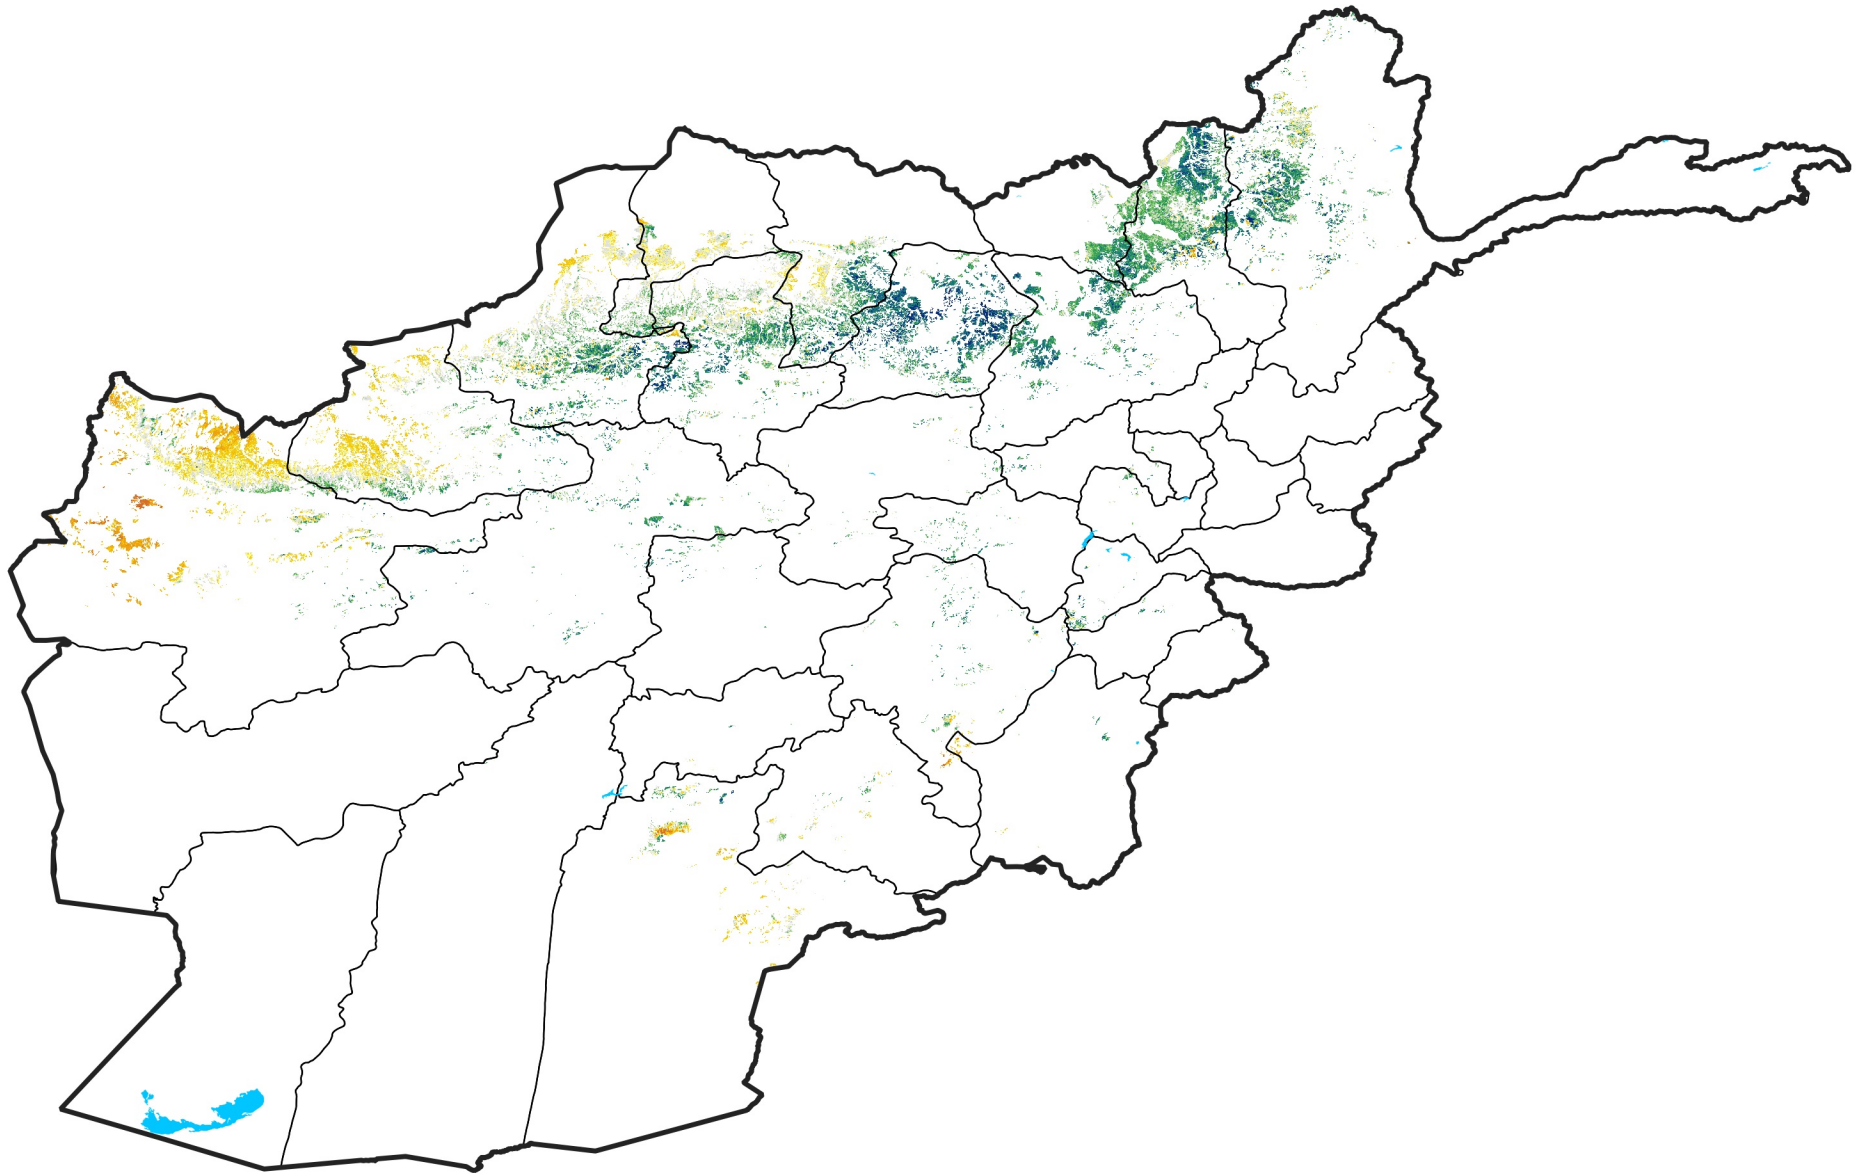

Afghanistan Rainfed Agricultural Areas

Percent of Mean NDVI

2014 / mean (2003 - 2022)

Period 18 / June 21 - 30, 2014

Percent of Normal