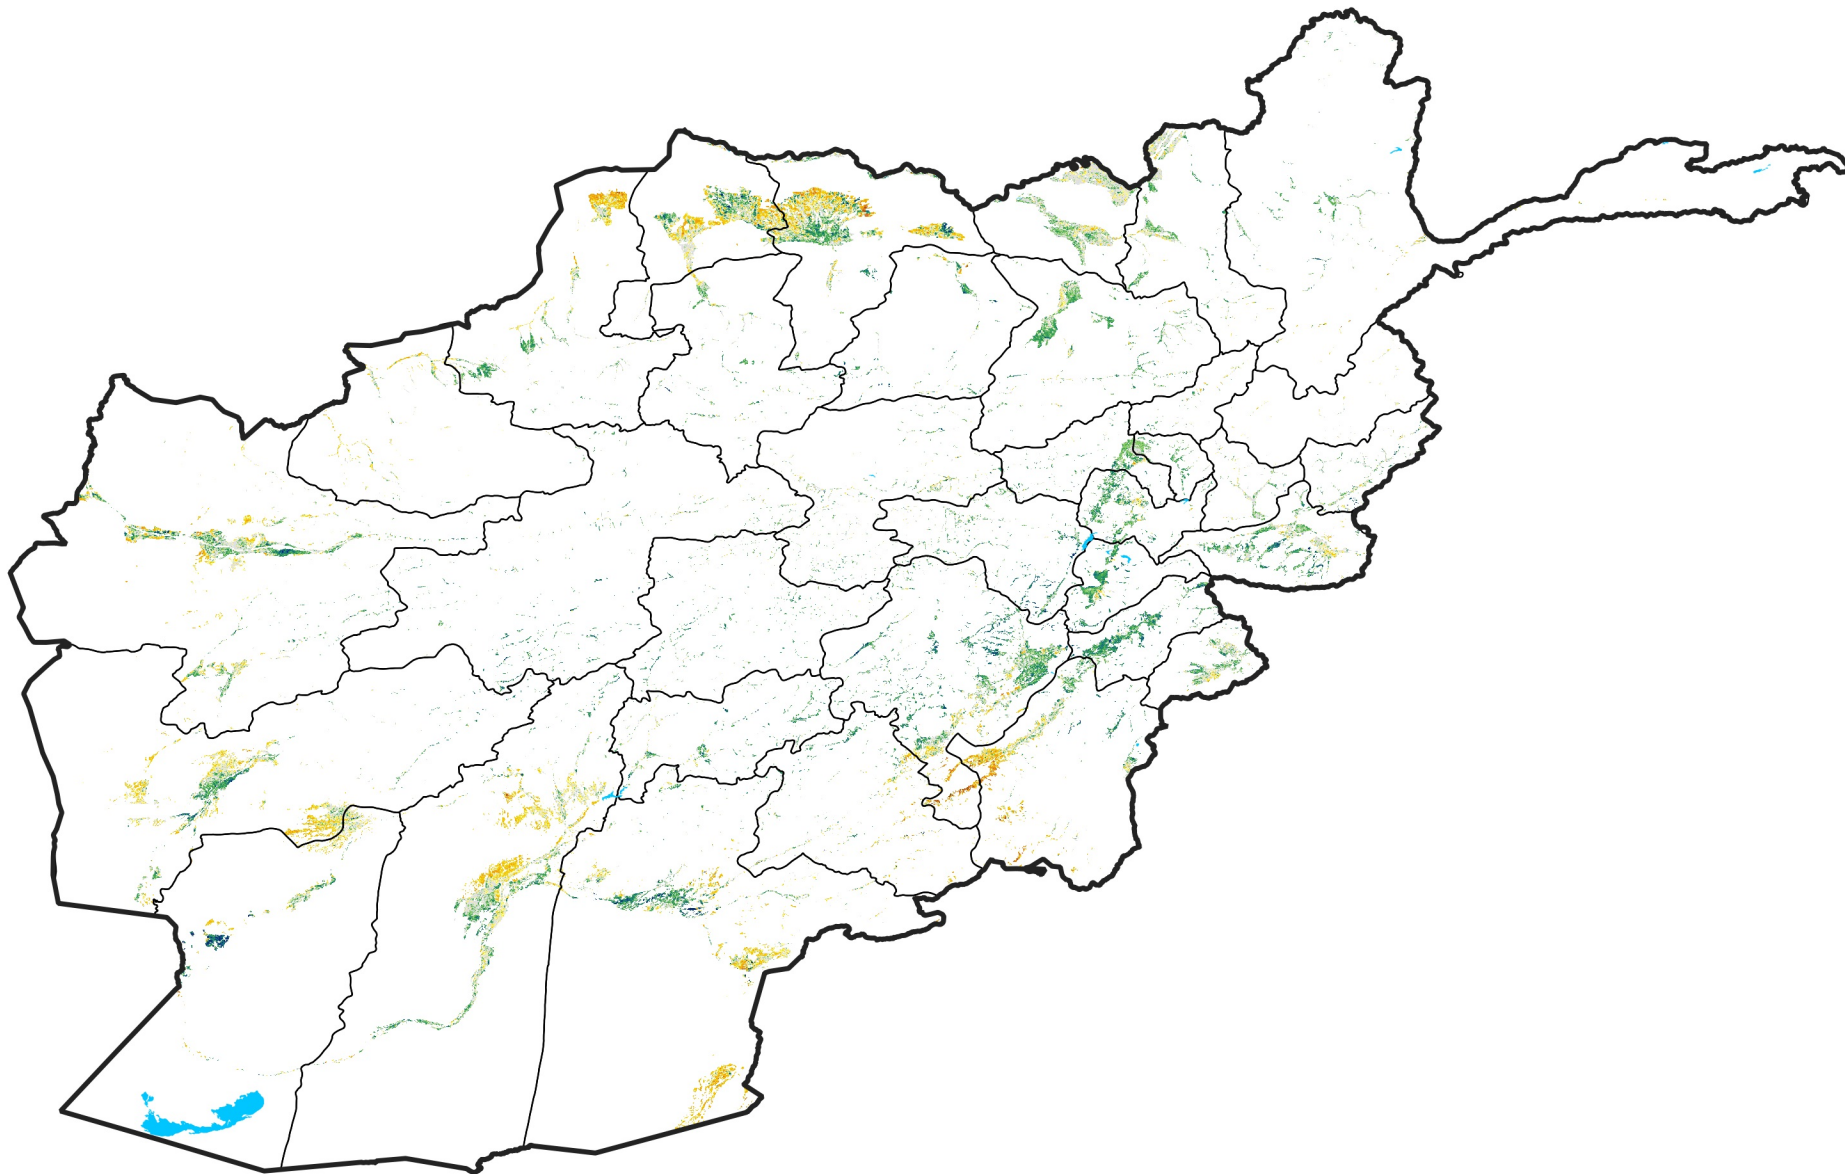

Afghanistan Irrigated Agricultural Areas

Percent of Mean NDVI

2014 / mean (2003 - 2022)

Period 19 / July 01 - 10, 2014

Percent of Normal