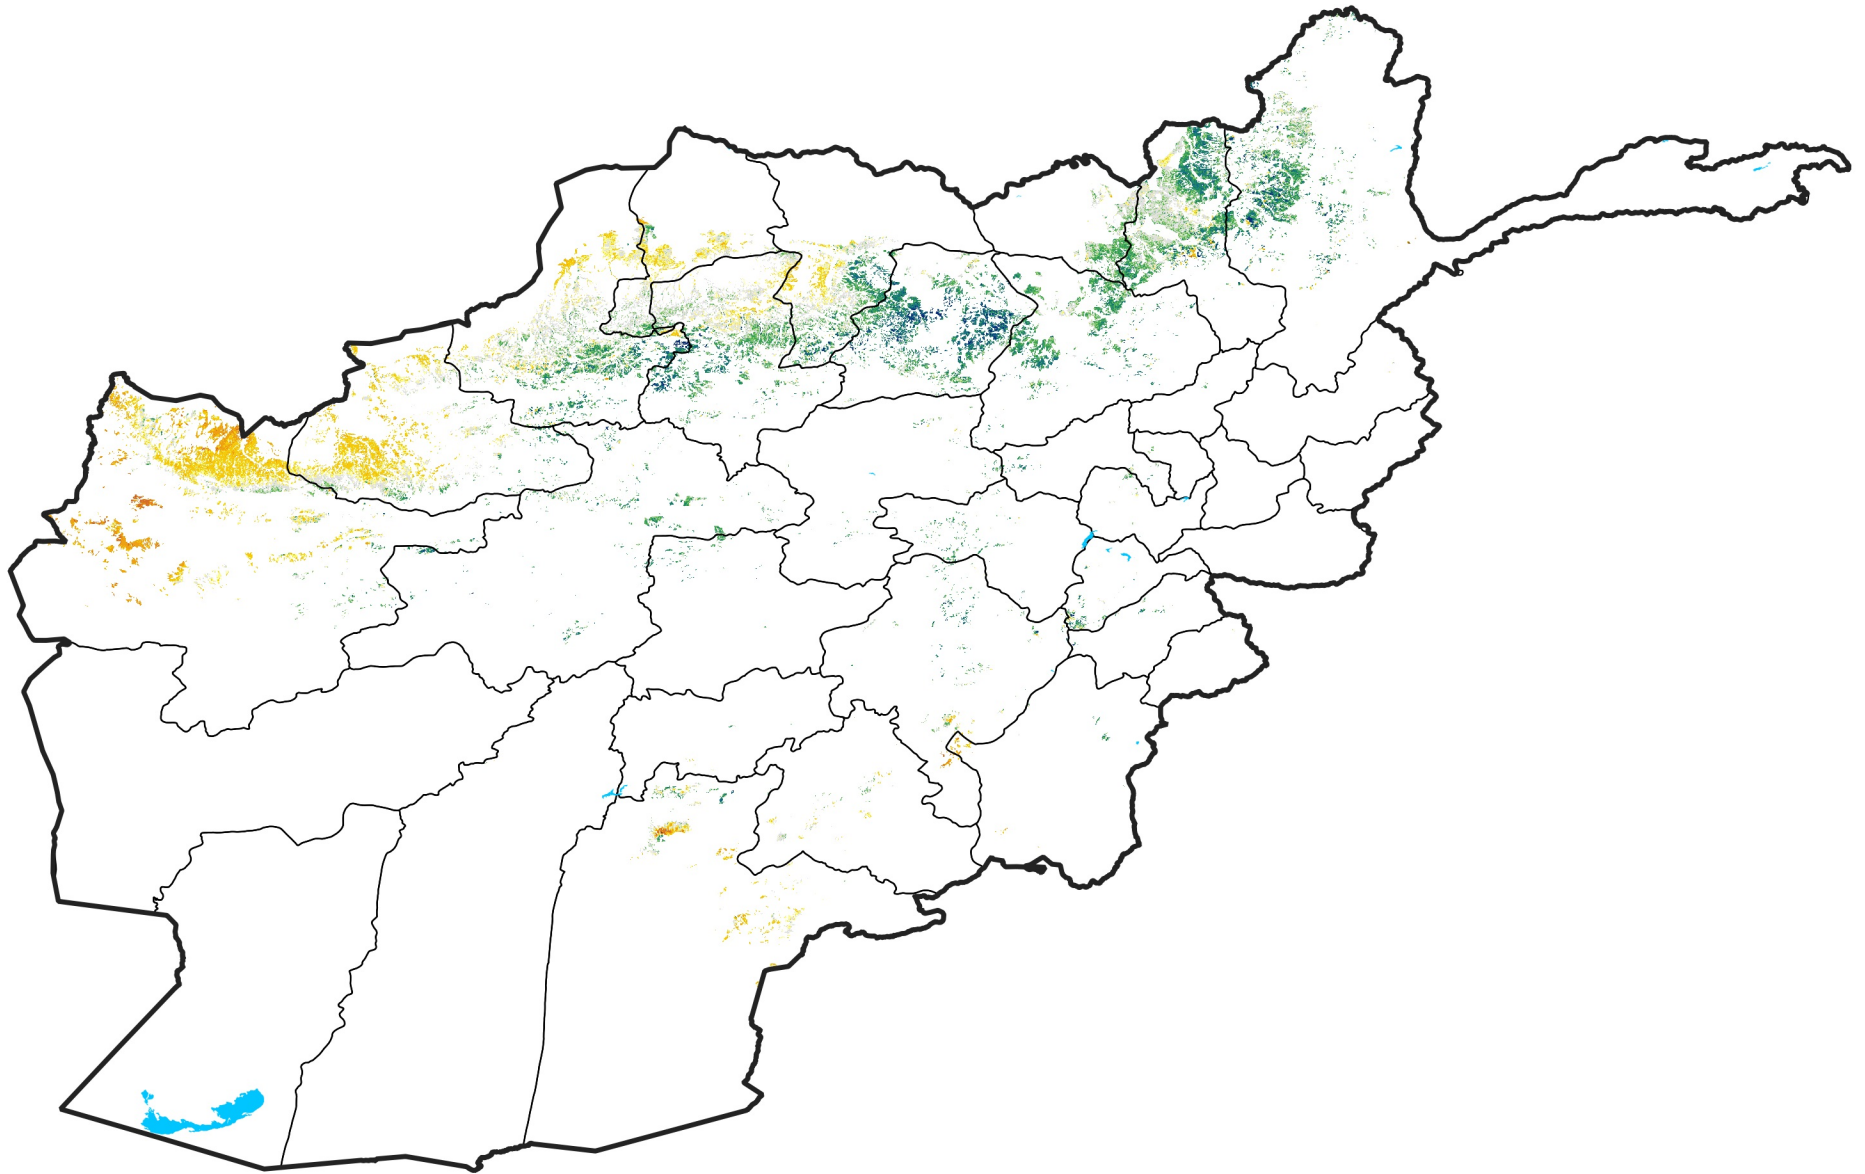

Afghanistan Rainfed Agricultural Areas

Percent of Mean NDVI

2014 / mean (2003 - 2022)

Period 19 / July 01 - 10, 2014

Percent of Normal