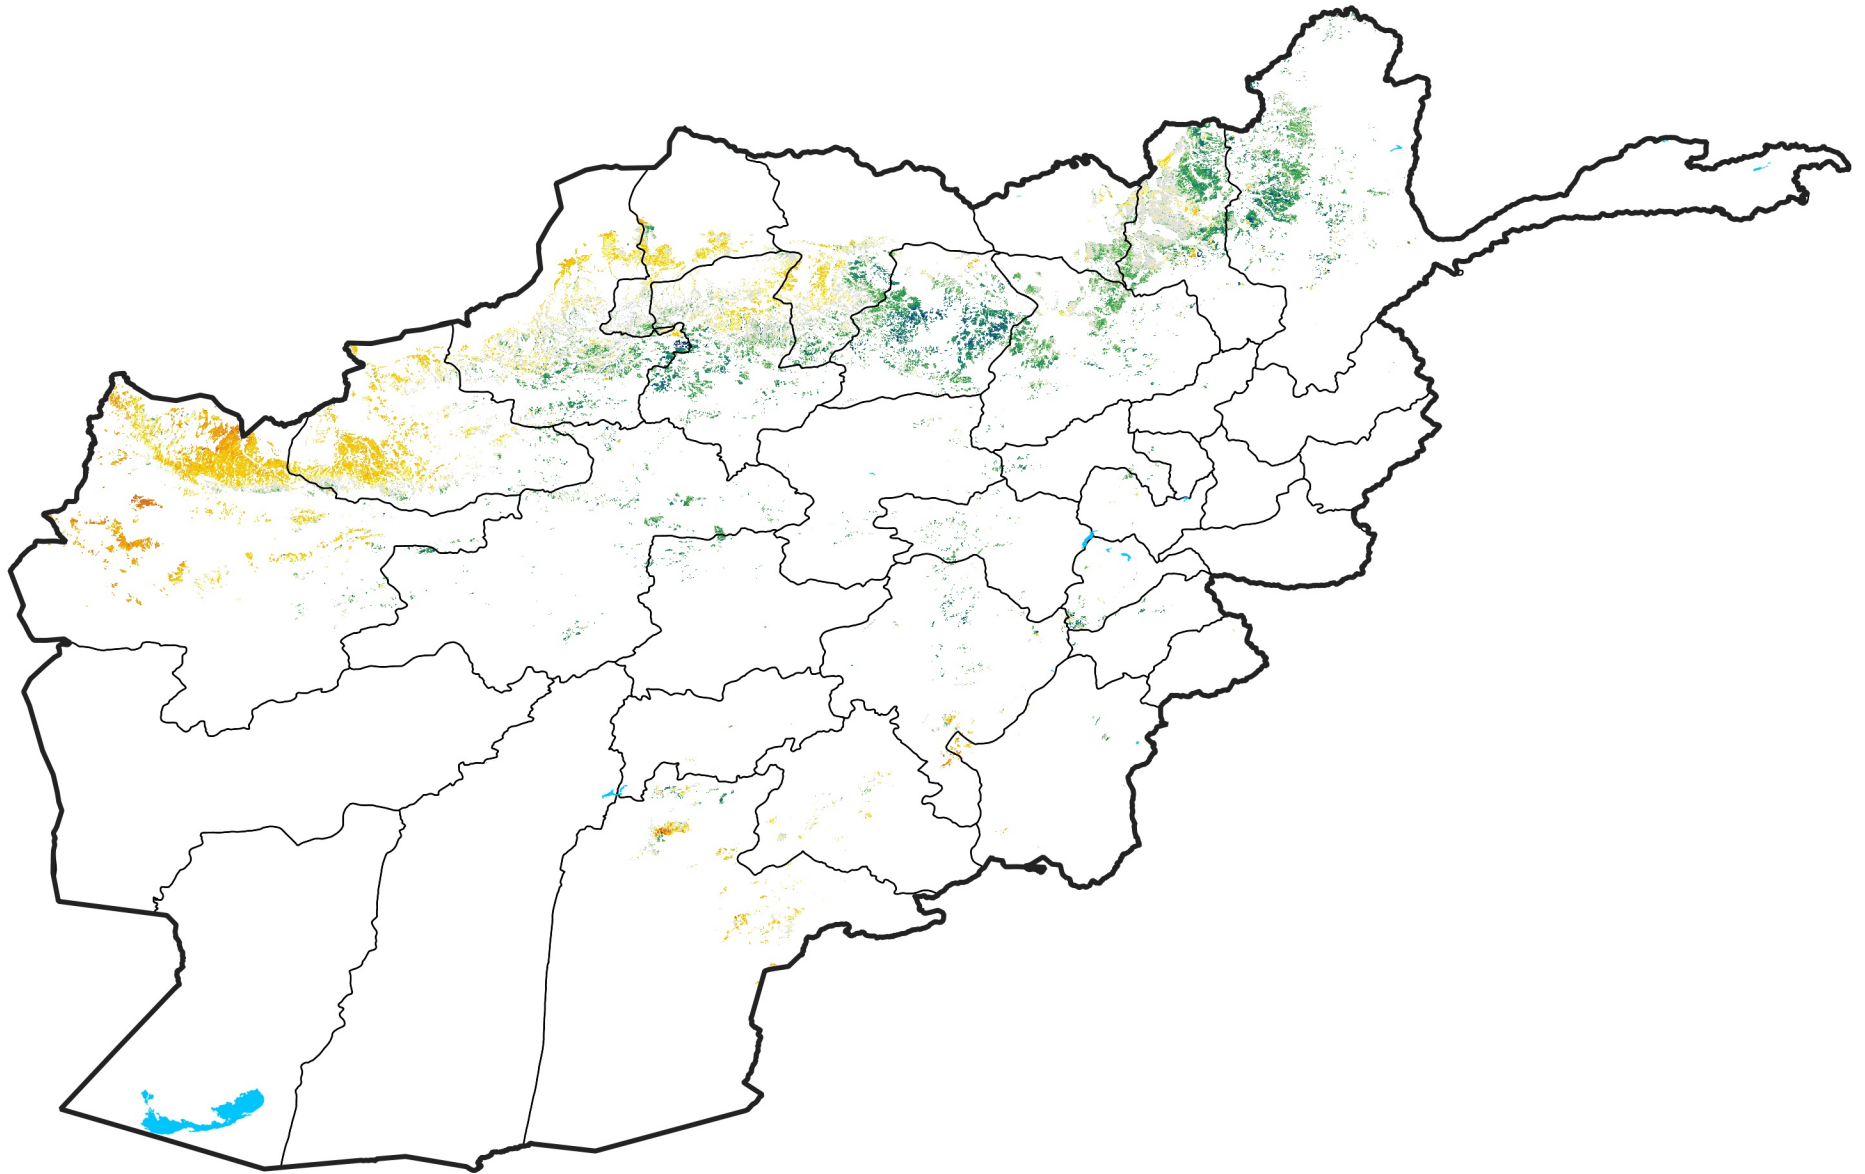

Afghanistan Rainfed Agricultural Areas

Percent of Mean NDVI

2014 / mean (2003 - 2022)

Period 20 / July 11 - 20, 2014

Percent of Normal