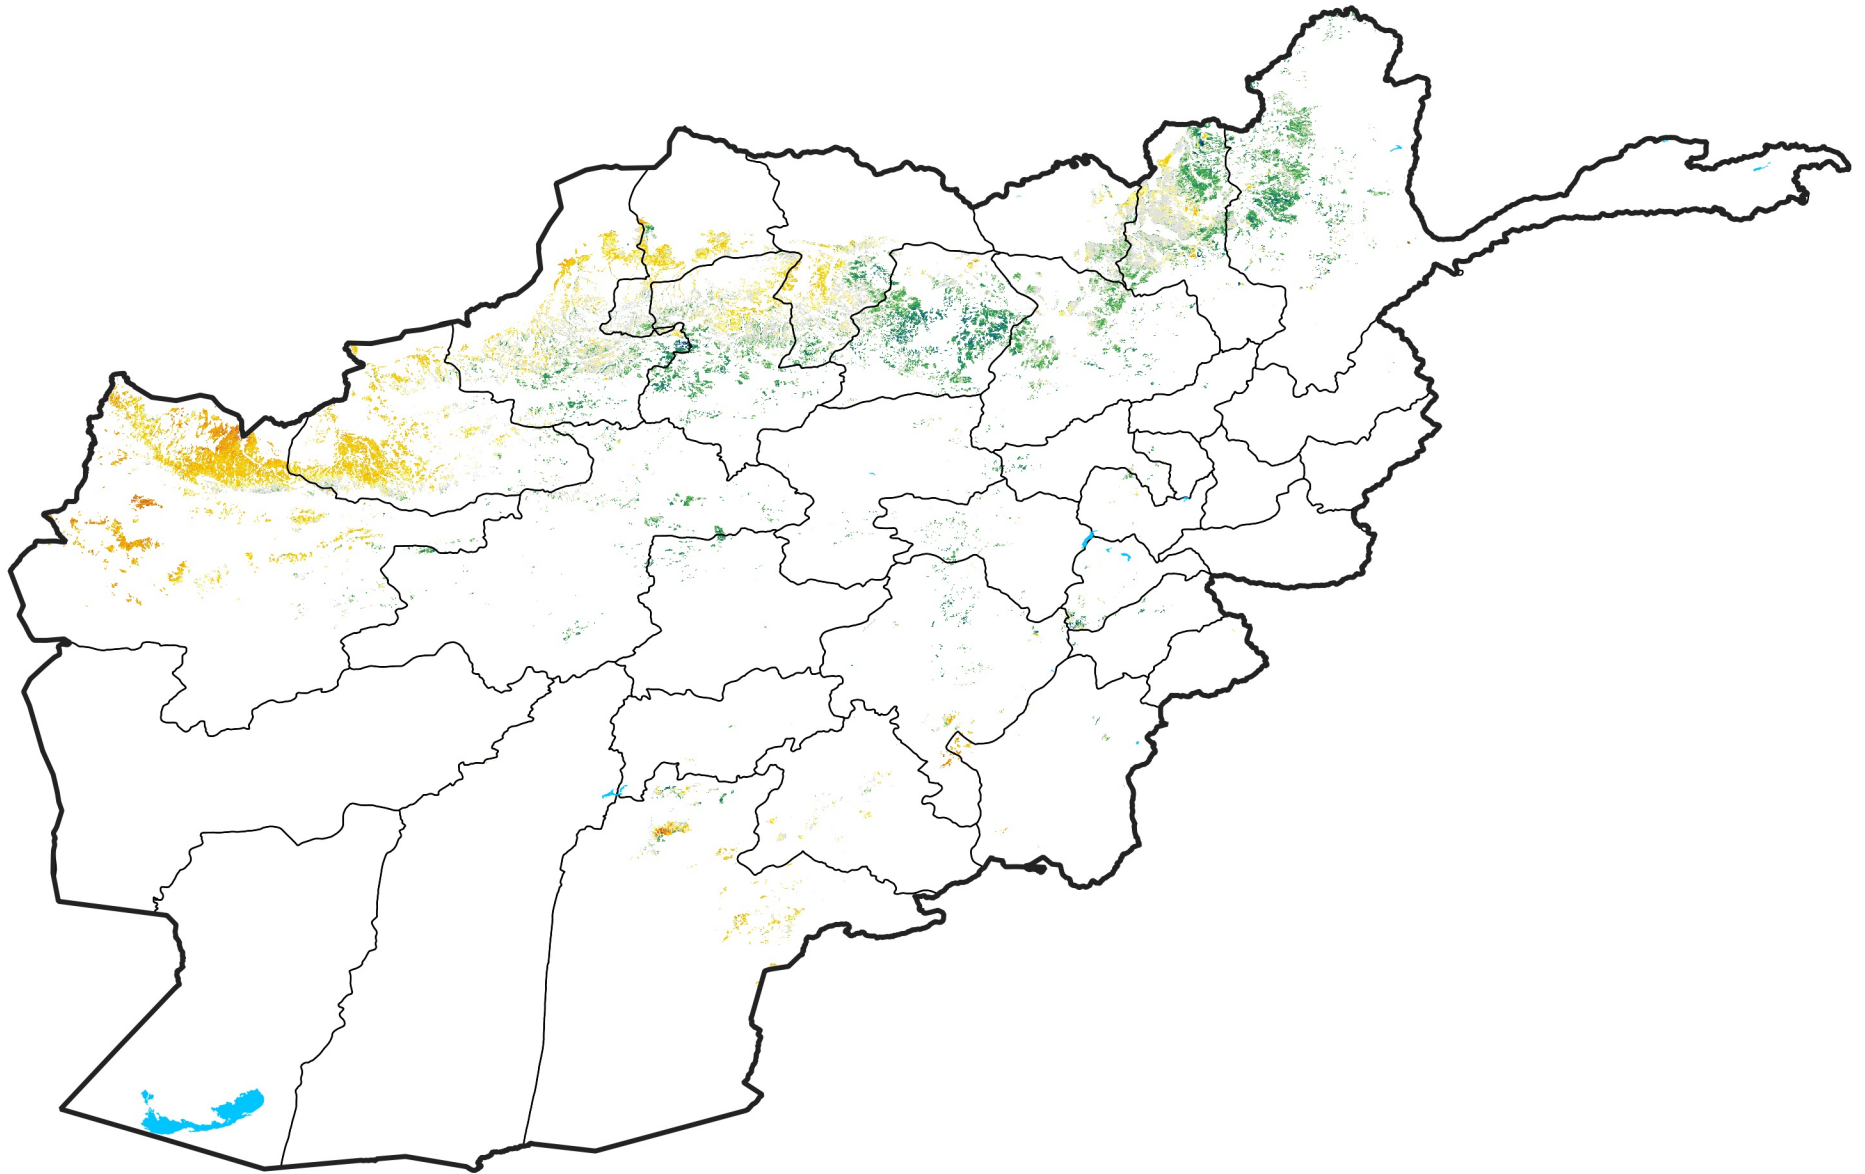

Afghanistan Rainfed Agricultural Areas

Percent of Mean NDVI

2014 / mean (2003 - 2022)

Period 21 / July 21 - 31, 2014

Percent of Normal