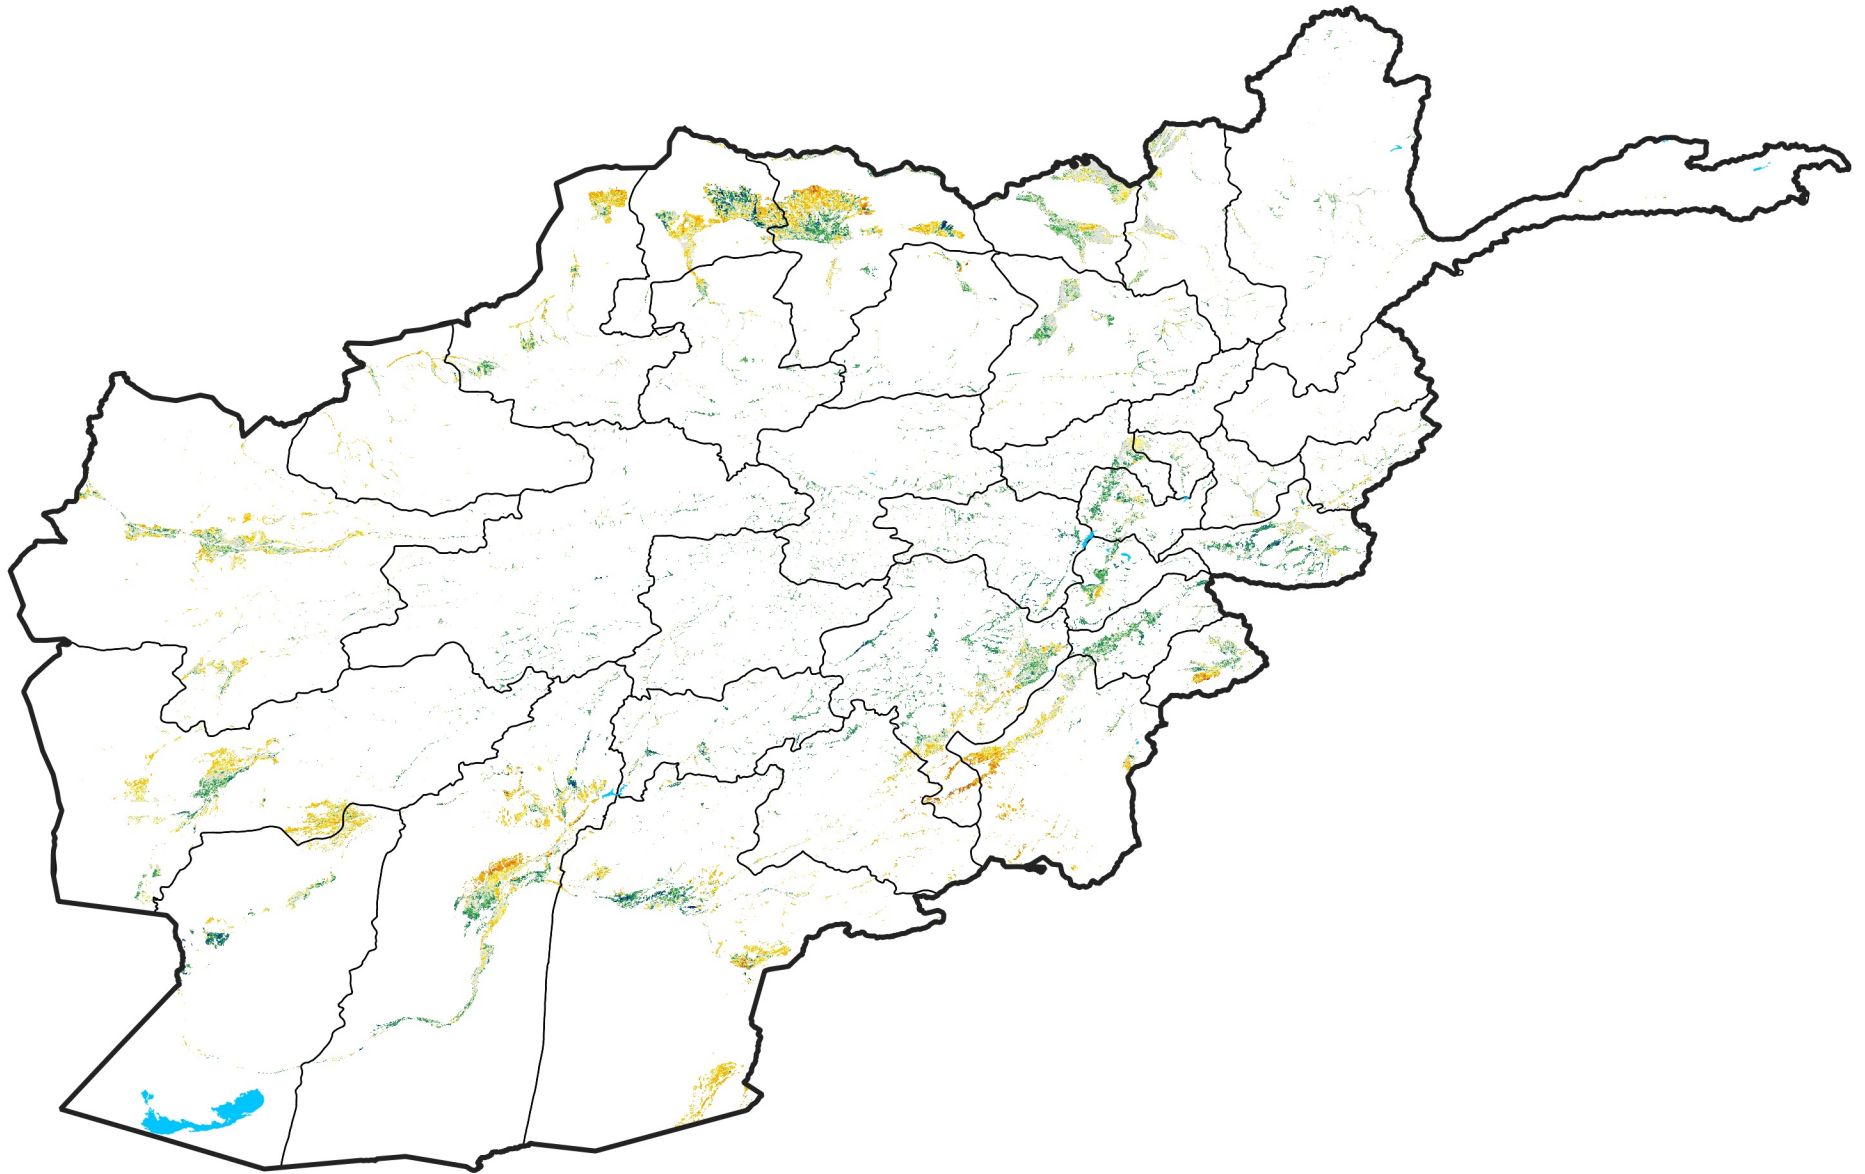

Afghanistan Irrigated Agricultural Areas

Percent of Mean NDVI

2014 / mean (2003 - 2022)

Period 22 / August 01 - 10, 2014

Percent of Normal