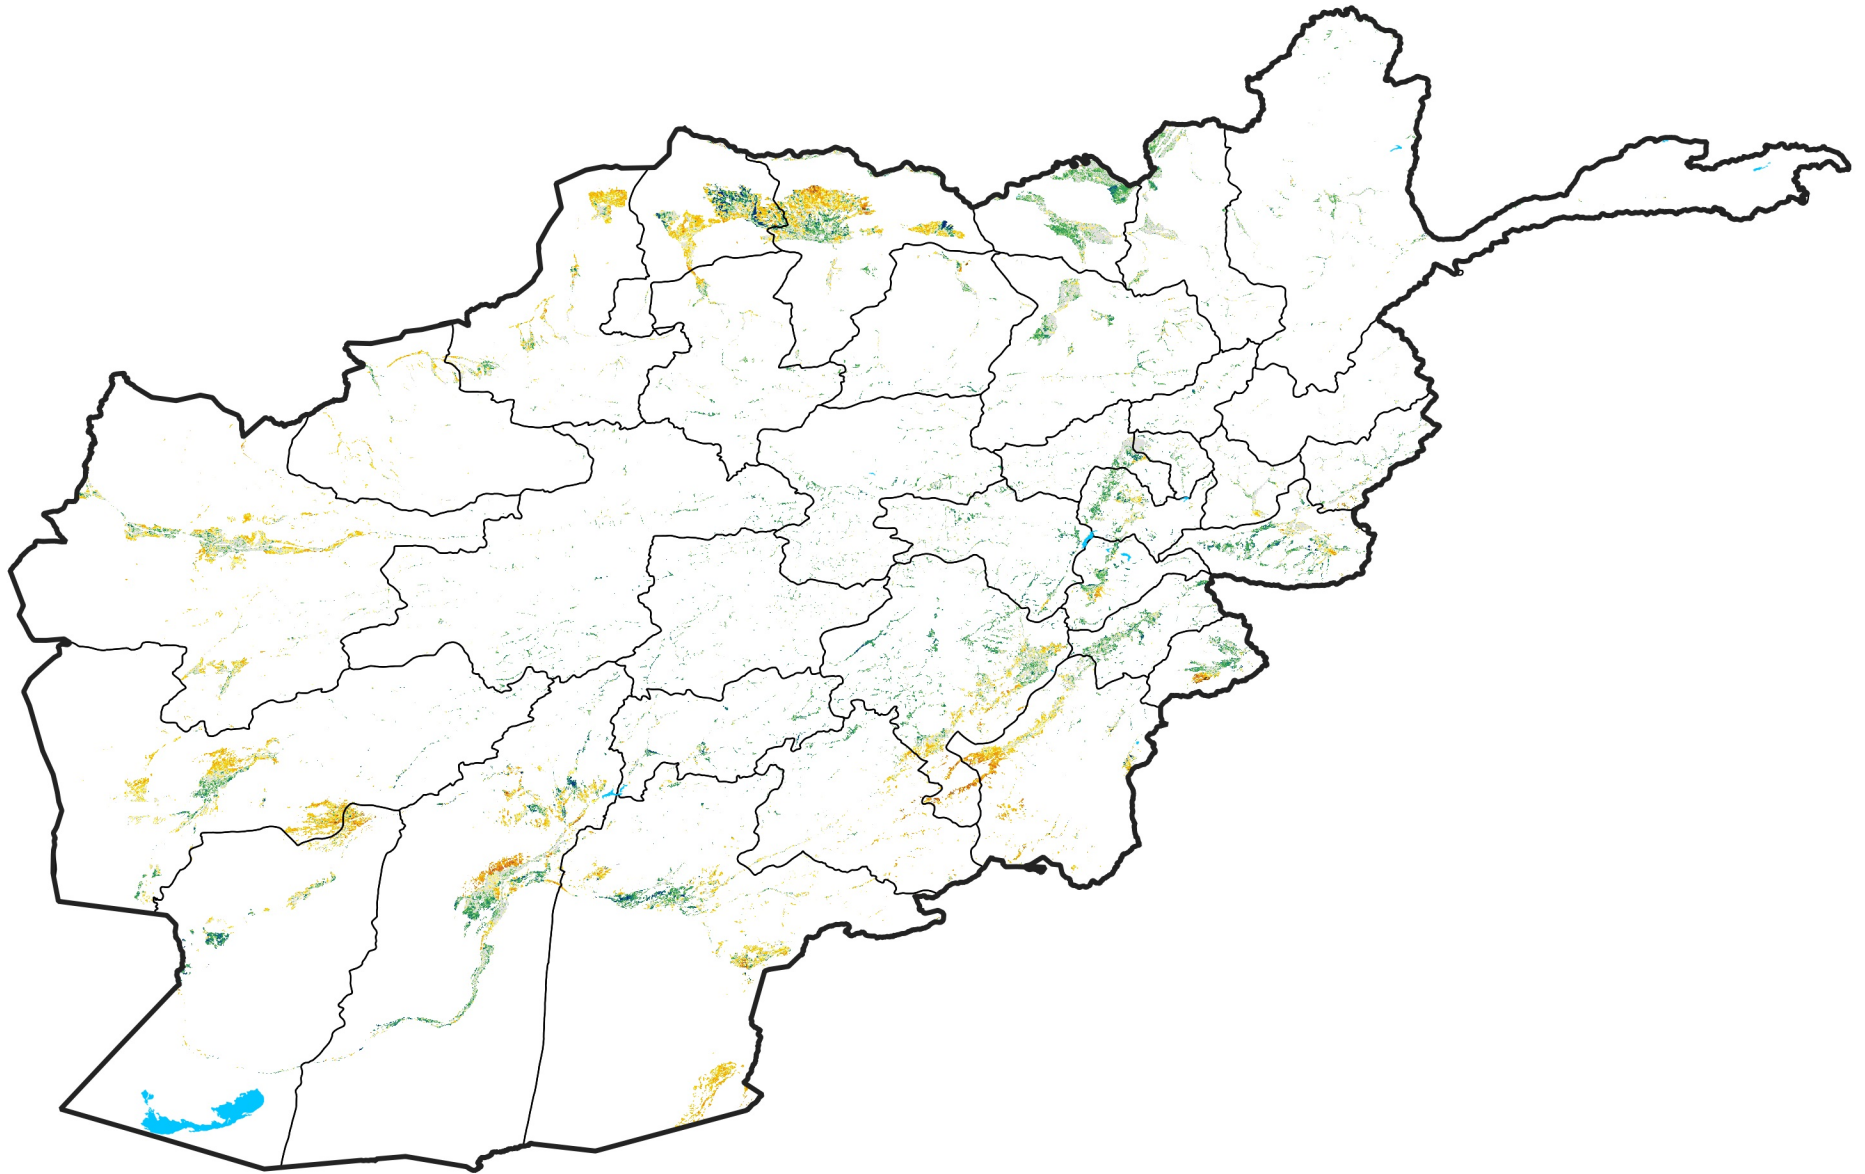

Afghanistan Irrigated Agricultural Areas

Percent of Mean NDVI

2014 / mean (2003 - 2022)

Period 24 / August 21 - 31, 2014

Percent of Normal