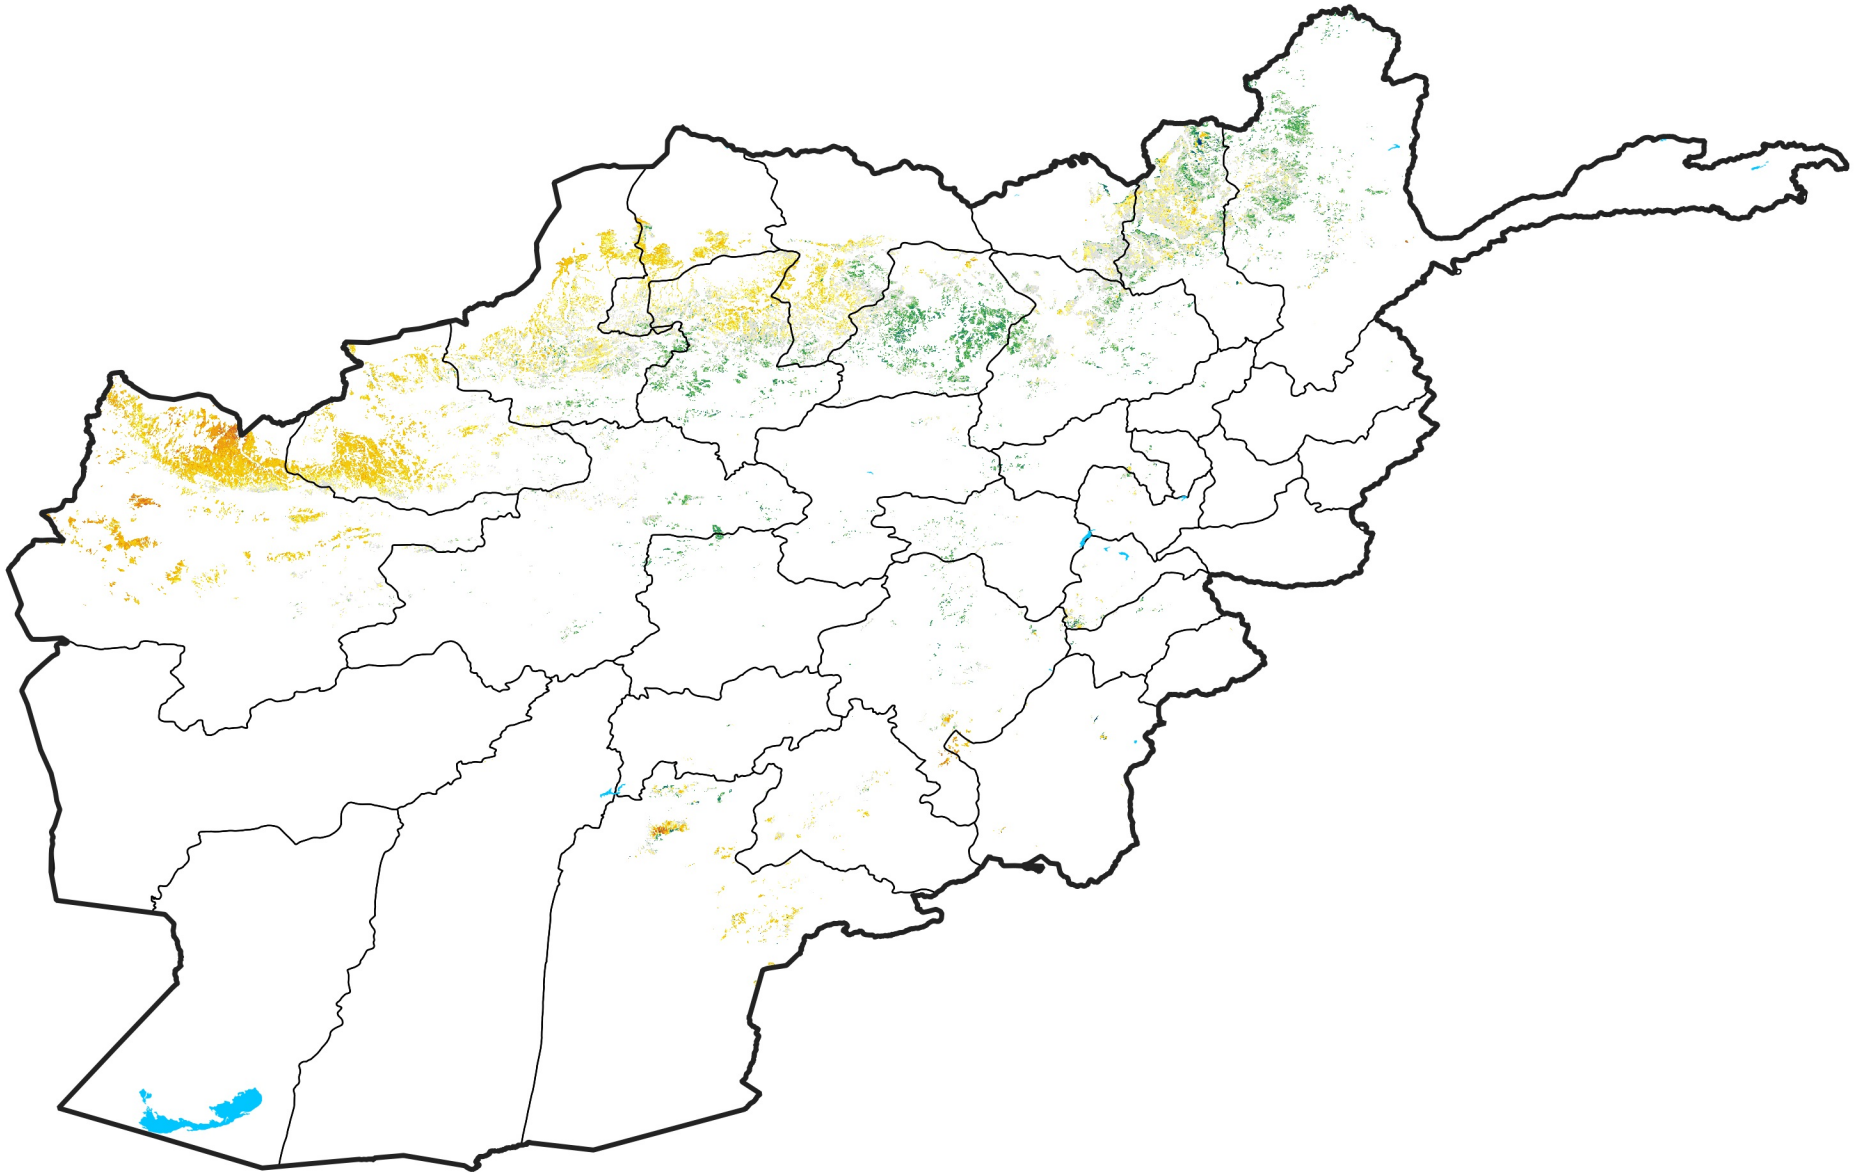

Afghanistan Rainfed Agricultural Areas

Percent of Mean NDVI

2014 / mean (2003 - 2022)

Period 24 / August 21 - 31, 2014

Percent of Normal