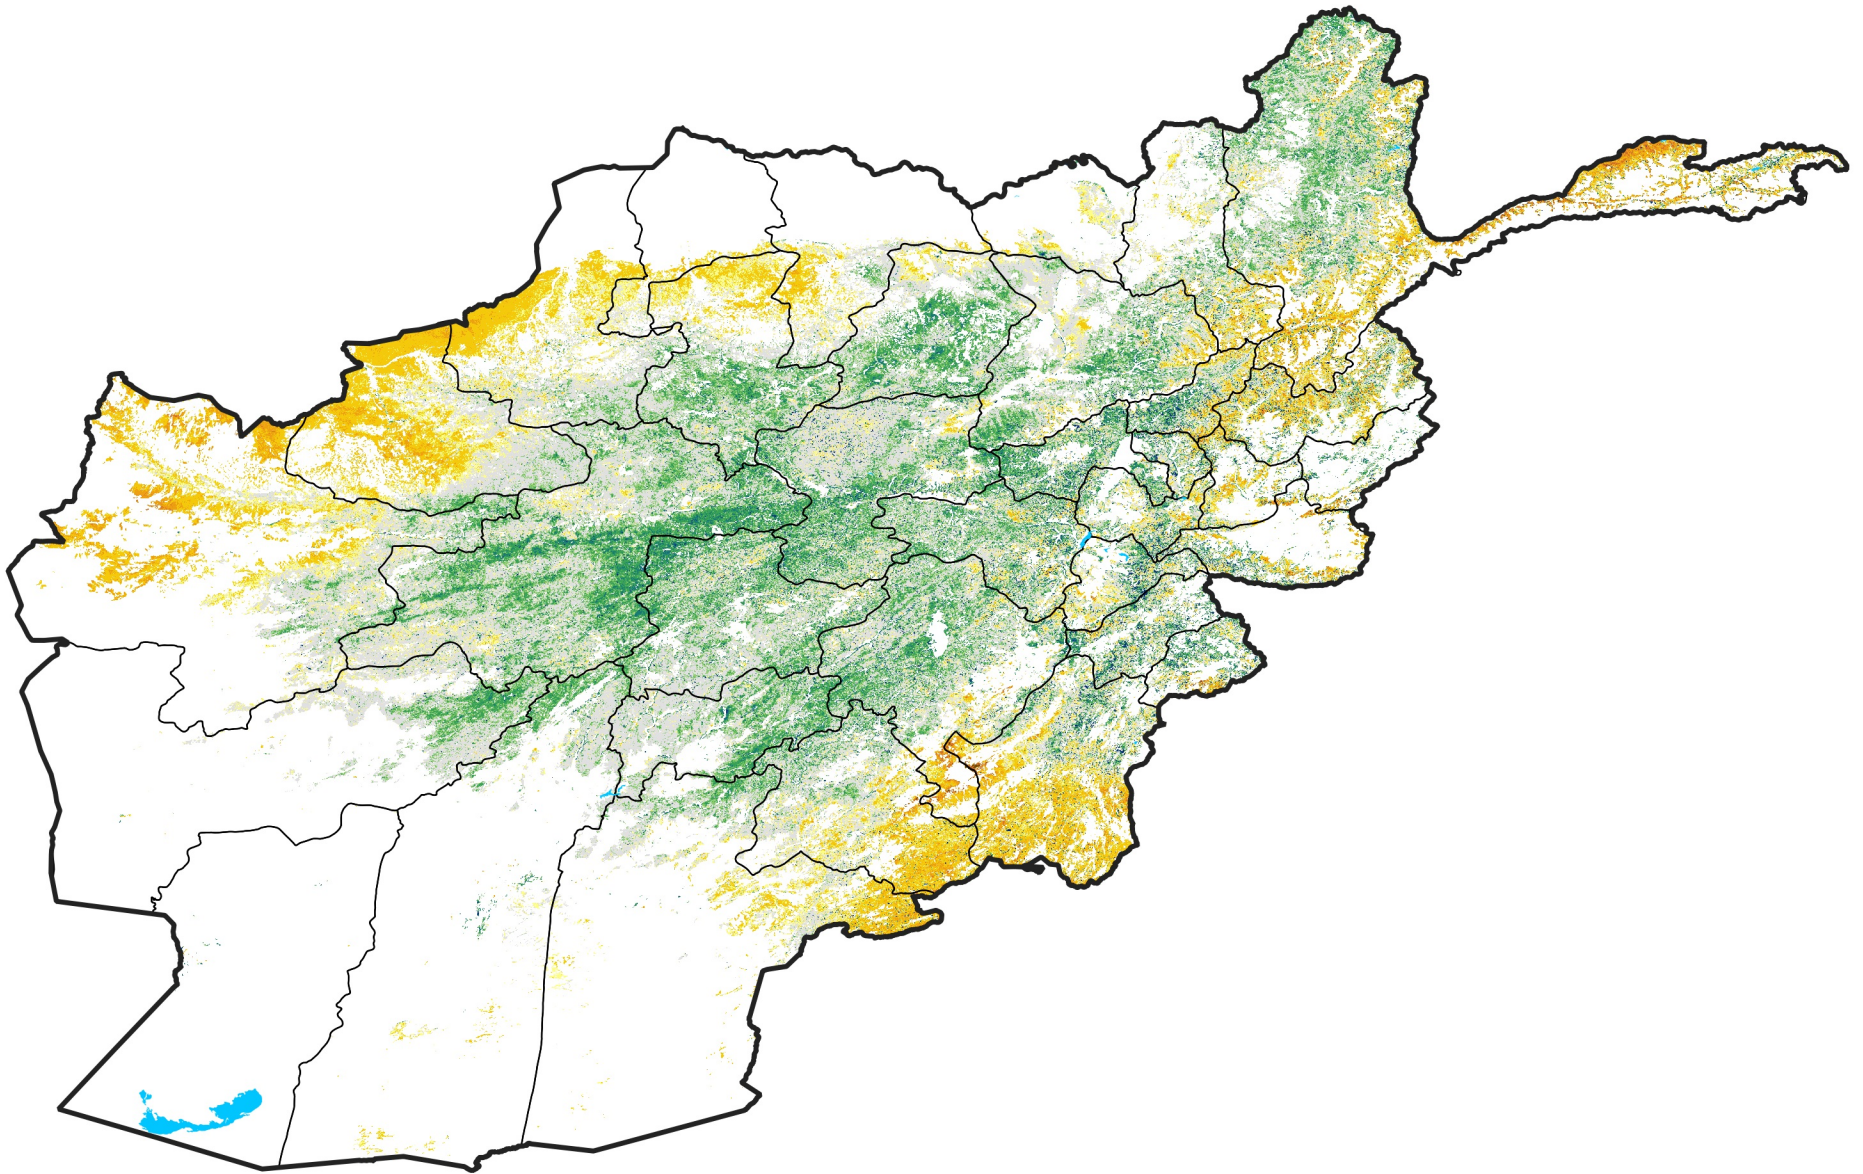

Afghanistan Rangeland Agricultural Areas

Percent of Mean NDVI

2014 / mean (2003 - 2022)

Period 24 / August 21 - 31, 2014

Percent of Normal