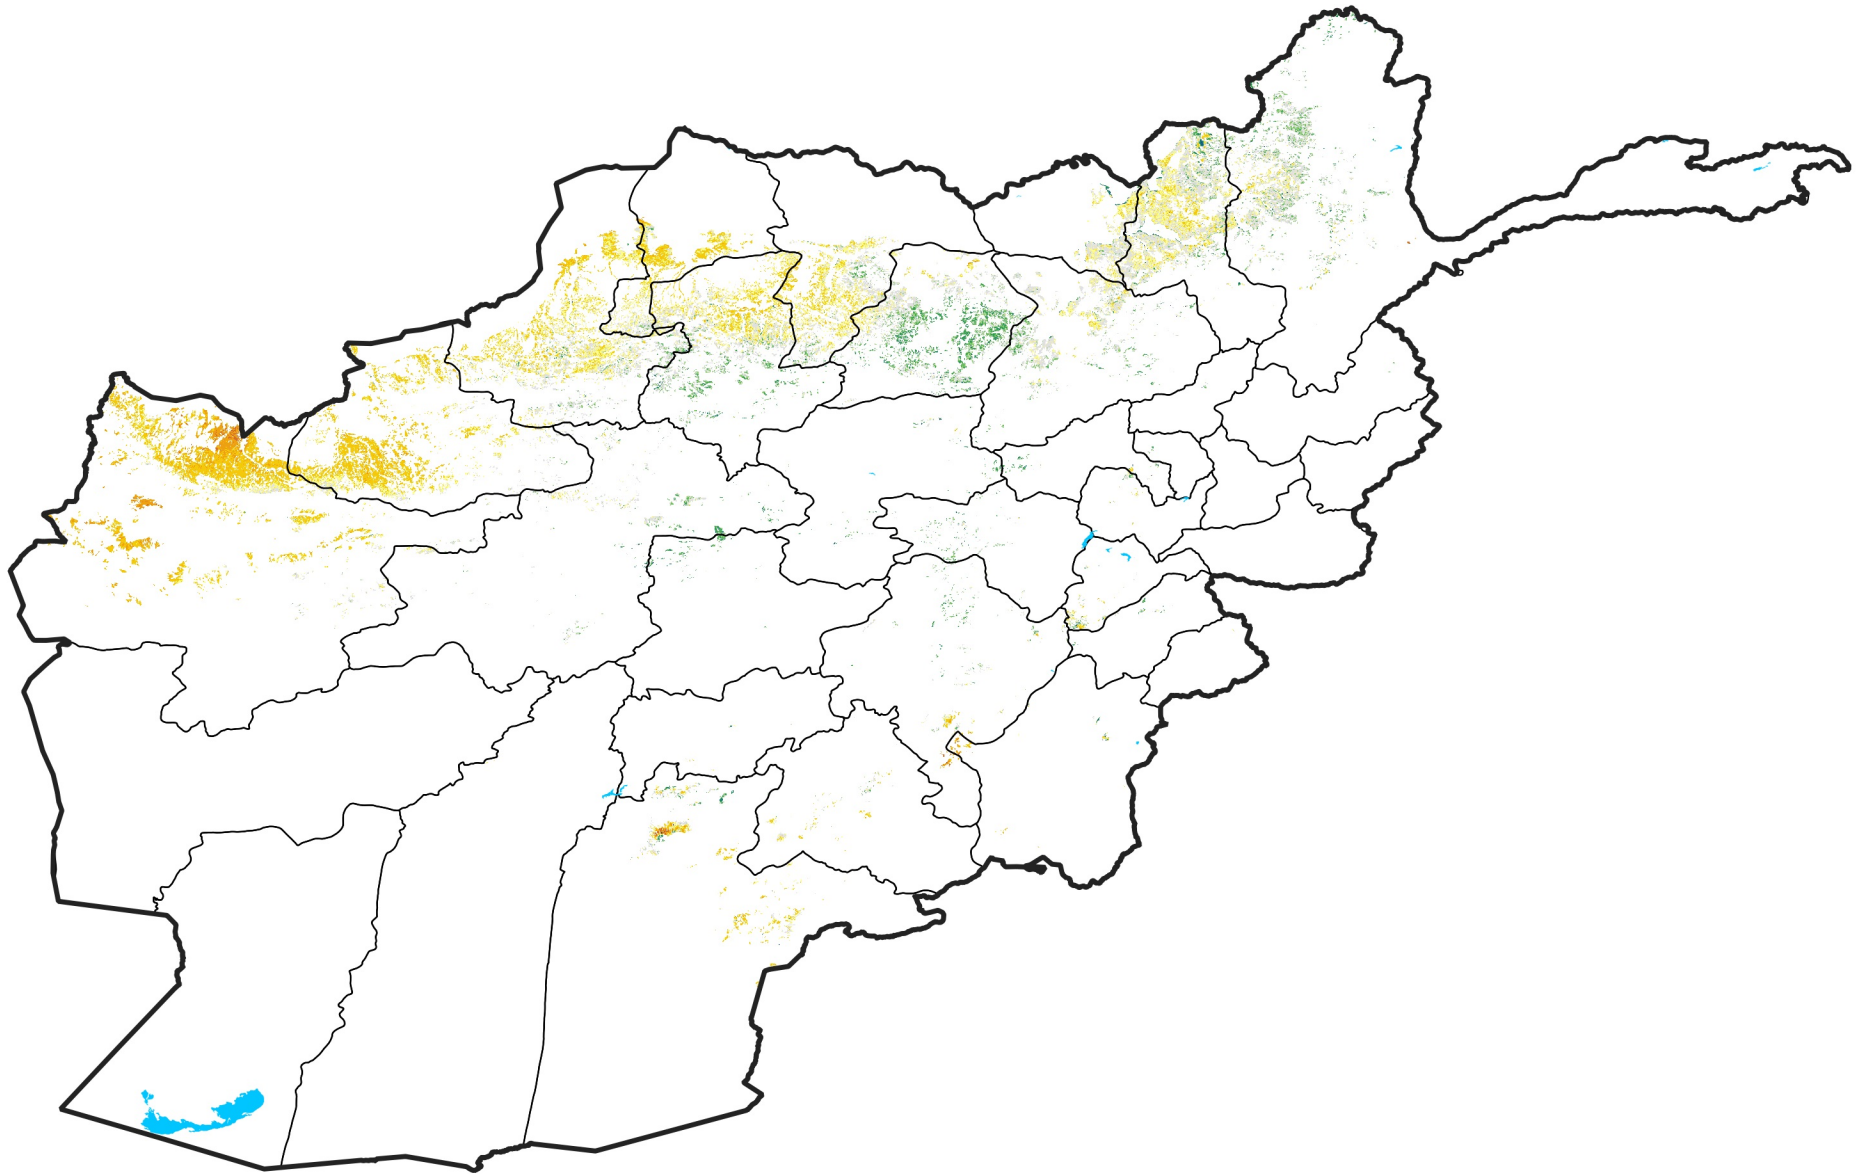

Afghanistan Rainfed Agricultural Areas

Percent of Mean NDVI

2014 / mean (2003 - 2022)

Period 26 / September 11 - 20, 2014

Percent of Normal