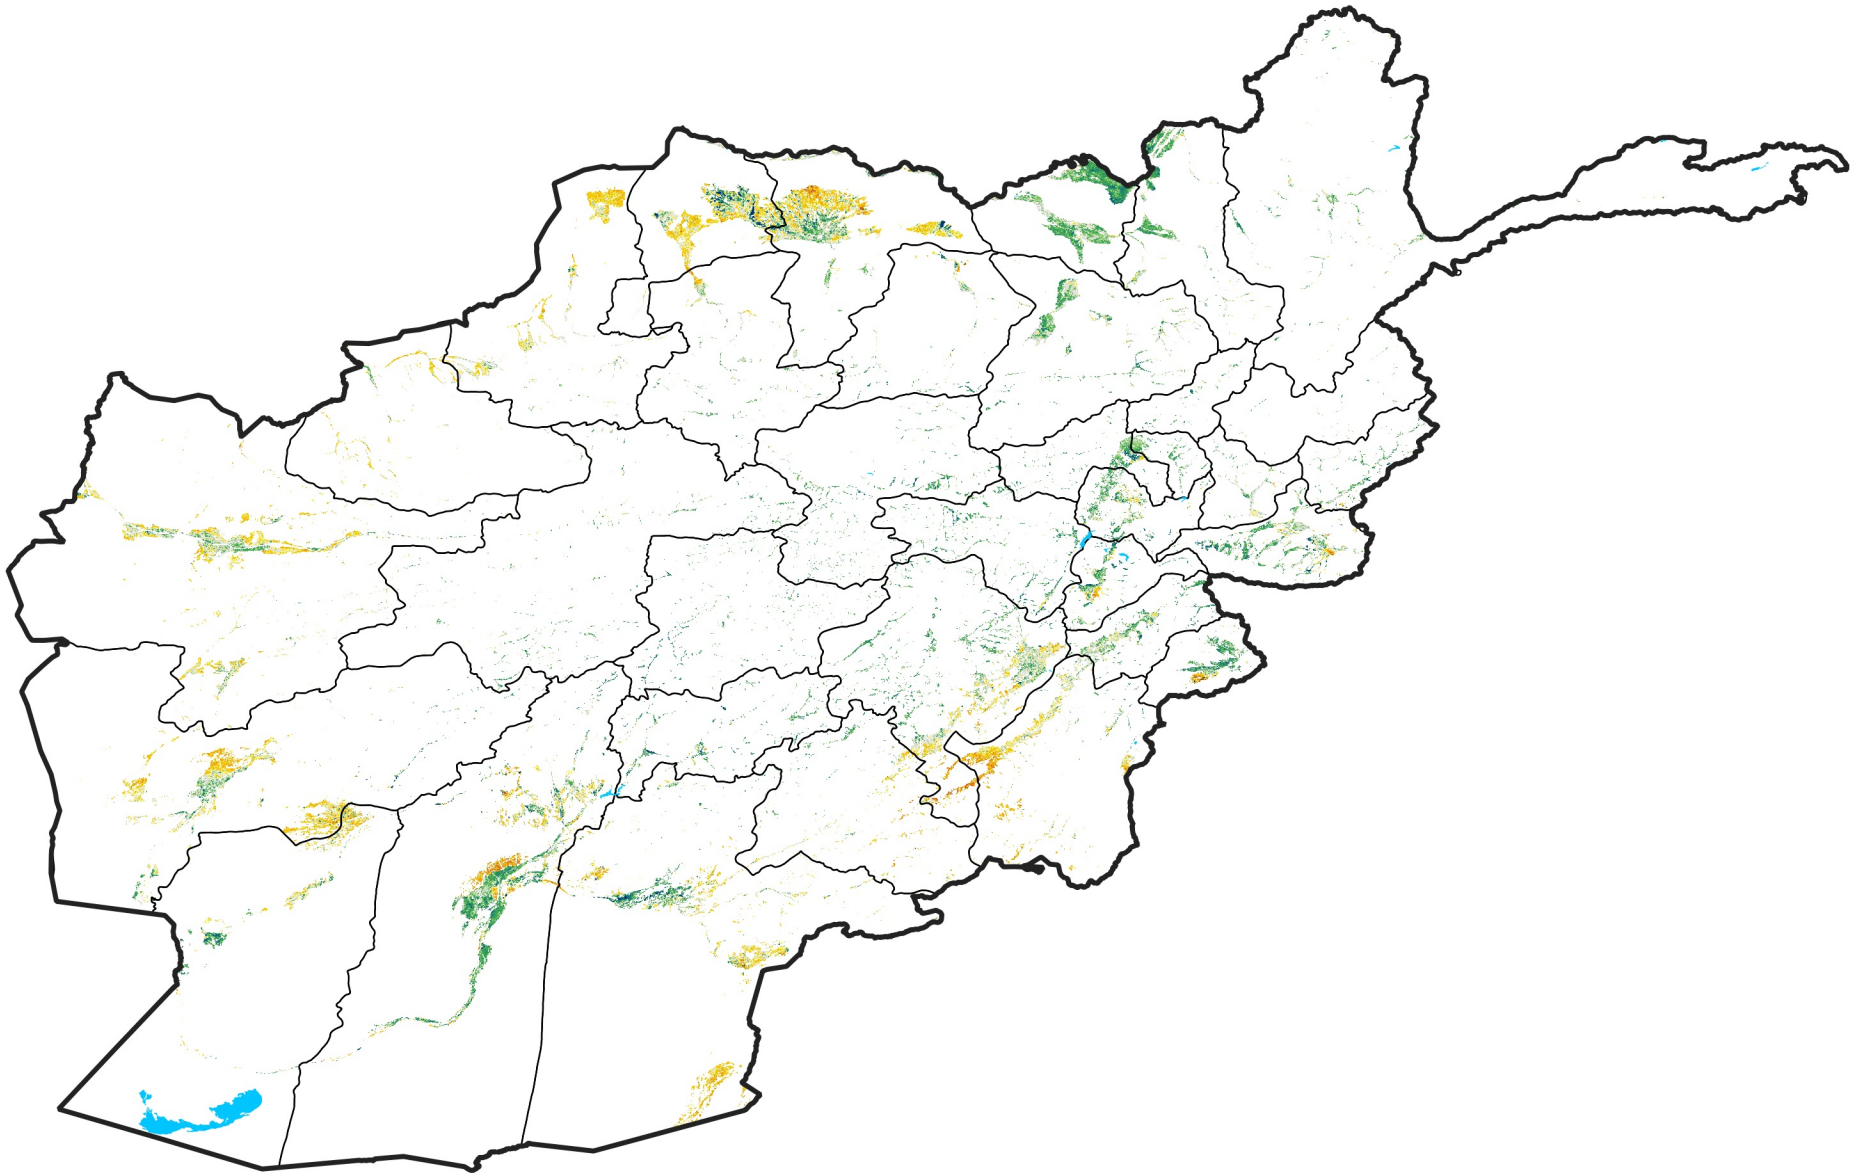

Afghanistan Irrigated Agricultural Areas

Percent of Mean NDVI

2014 / mean (2003 - 2022)

Period 27 / September 21 - 30, 2014

Percent of Normal