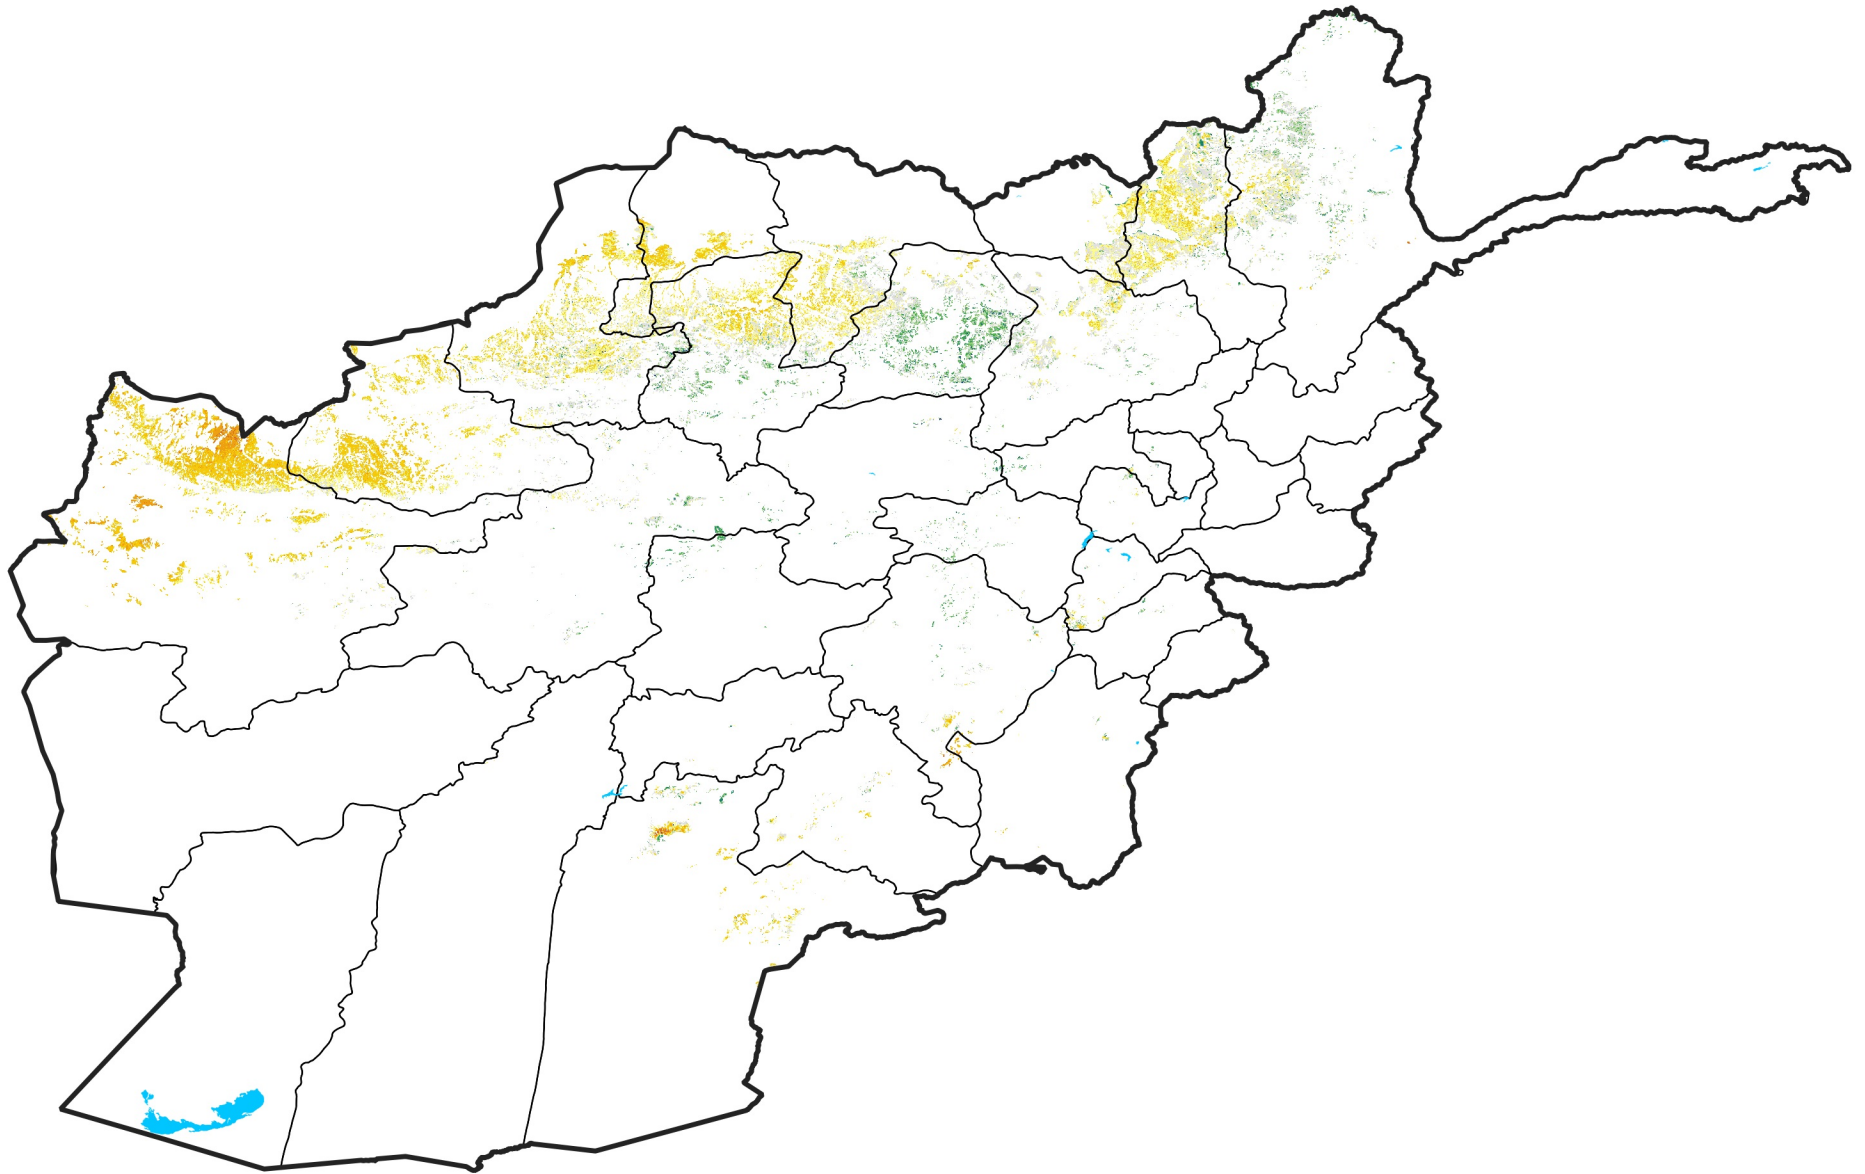

Afghanistan Rainfed Agricultural Areas

Percent of Mean NDVI

2014 / mean (2003 - 2022)

Period 27 / September 21 - 30, 2014

Percent of Normal