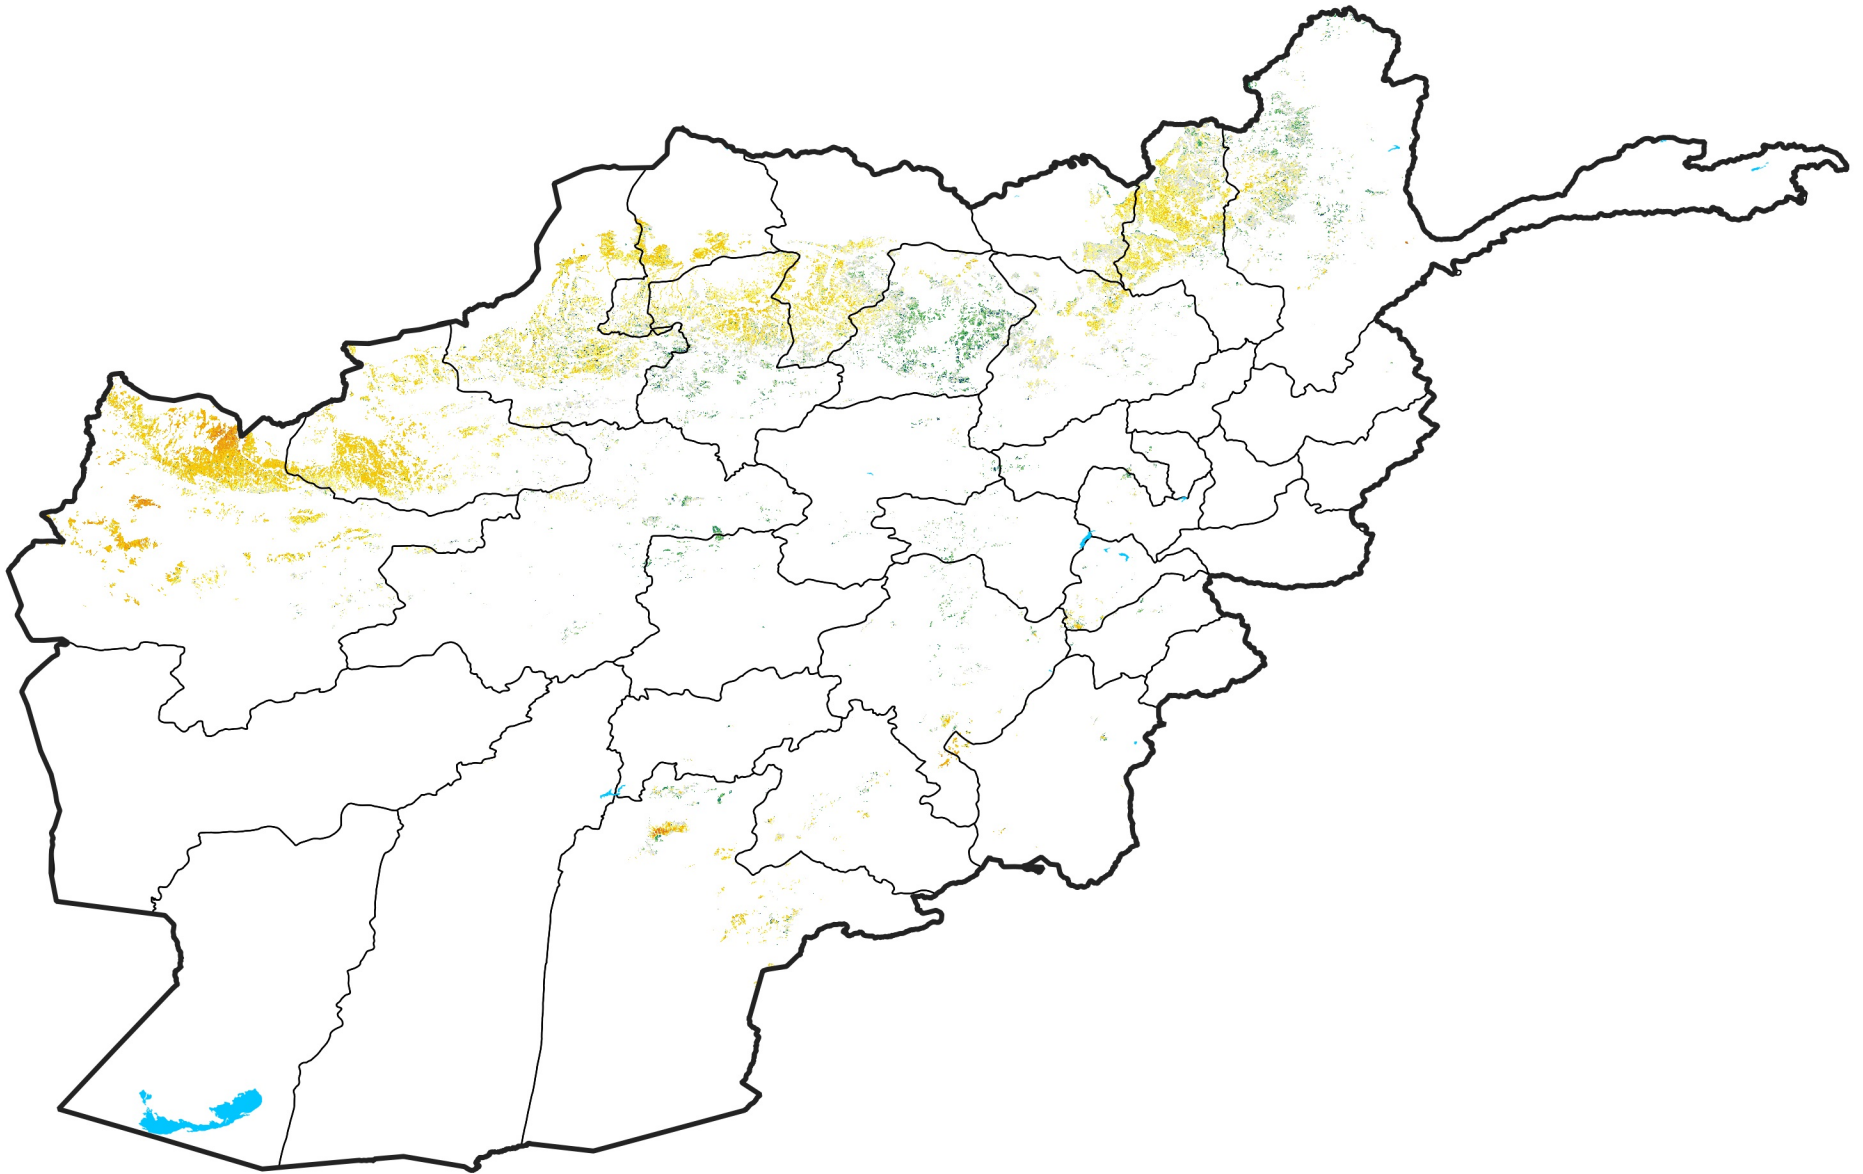

Afghanistan Rainfed Agricultural Areas

Percent of Mean NDVI

2014 / mean (2003 - 2022)

Period 28 / October 01 - 10, 2014

Percent of Normal