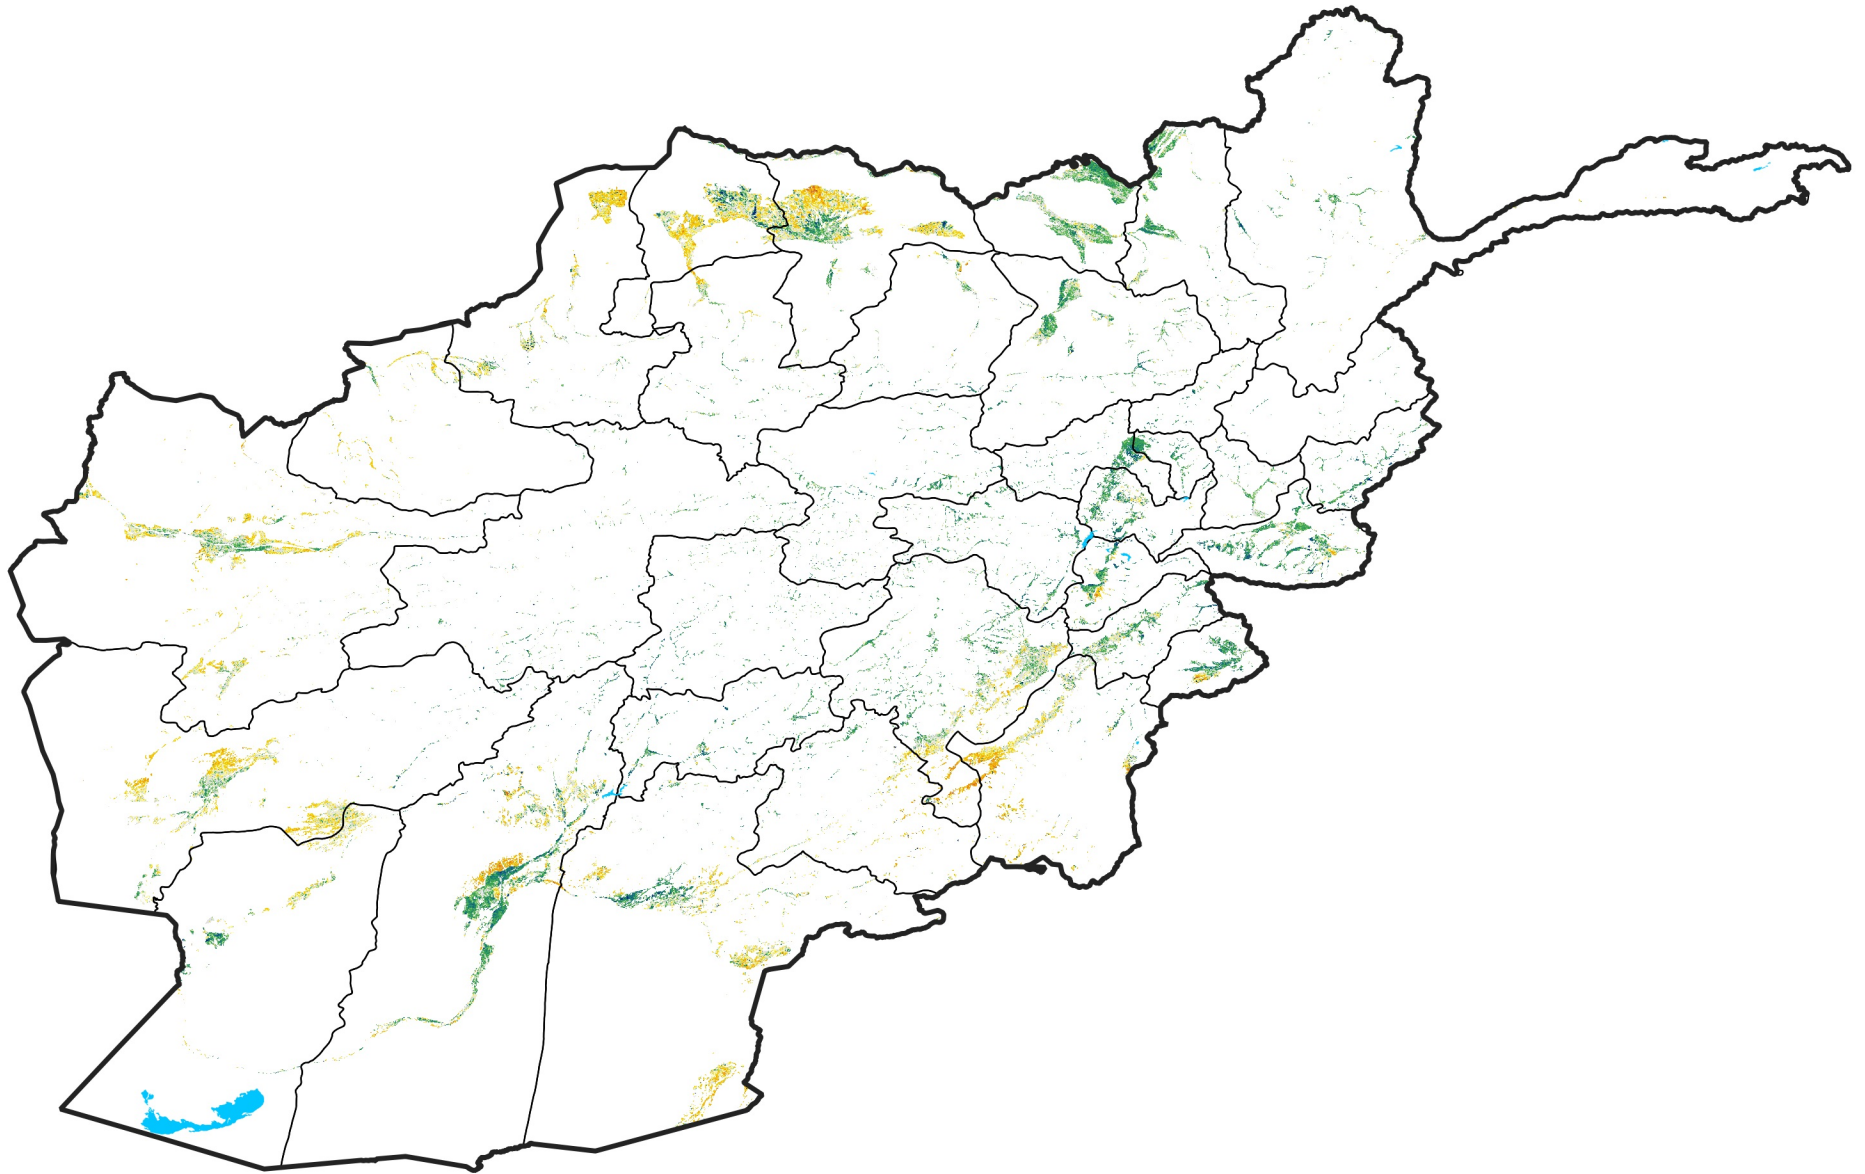

Afghanistan Irrigated Agricultural Areas

Percent of Mean NDVI

2014 / mean (2003 - 2022)

Period 29 / October 11 - 20, 2014

Percent of Normal