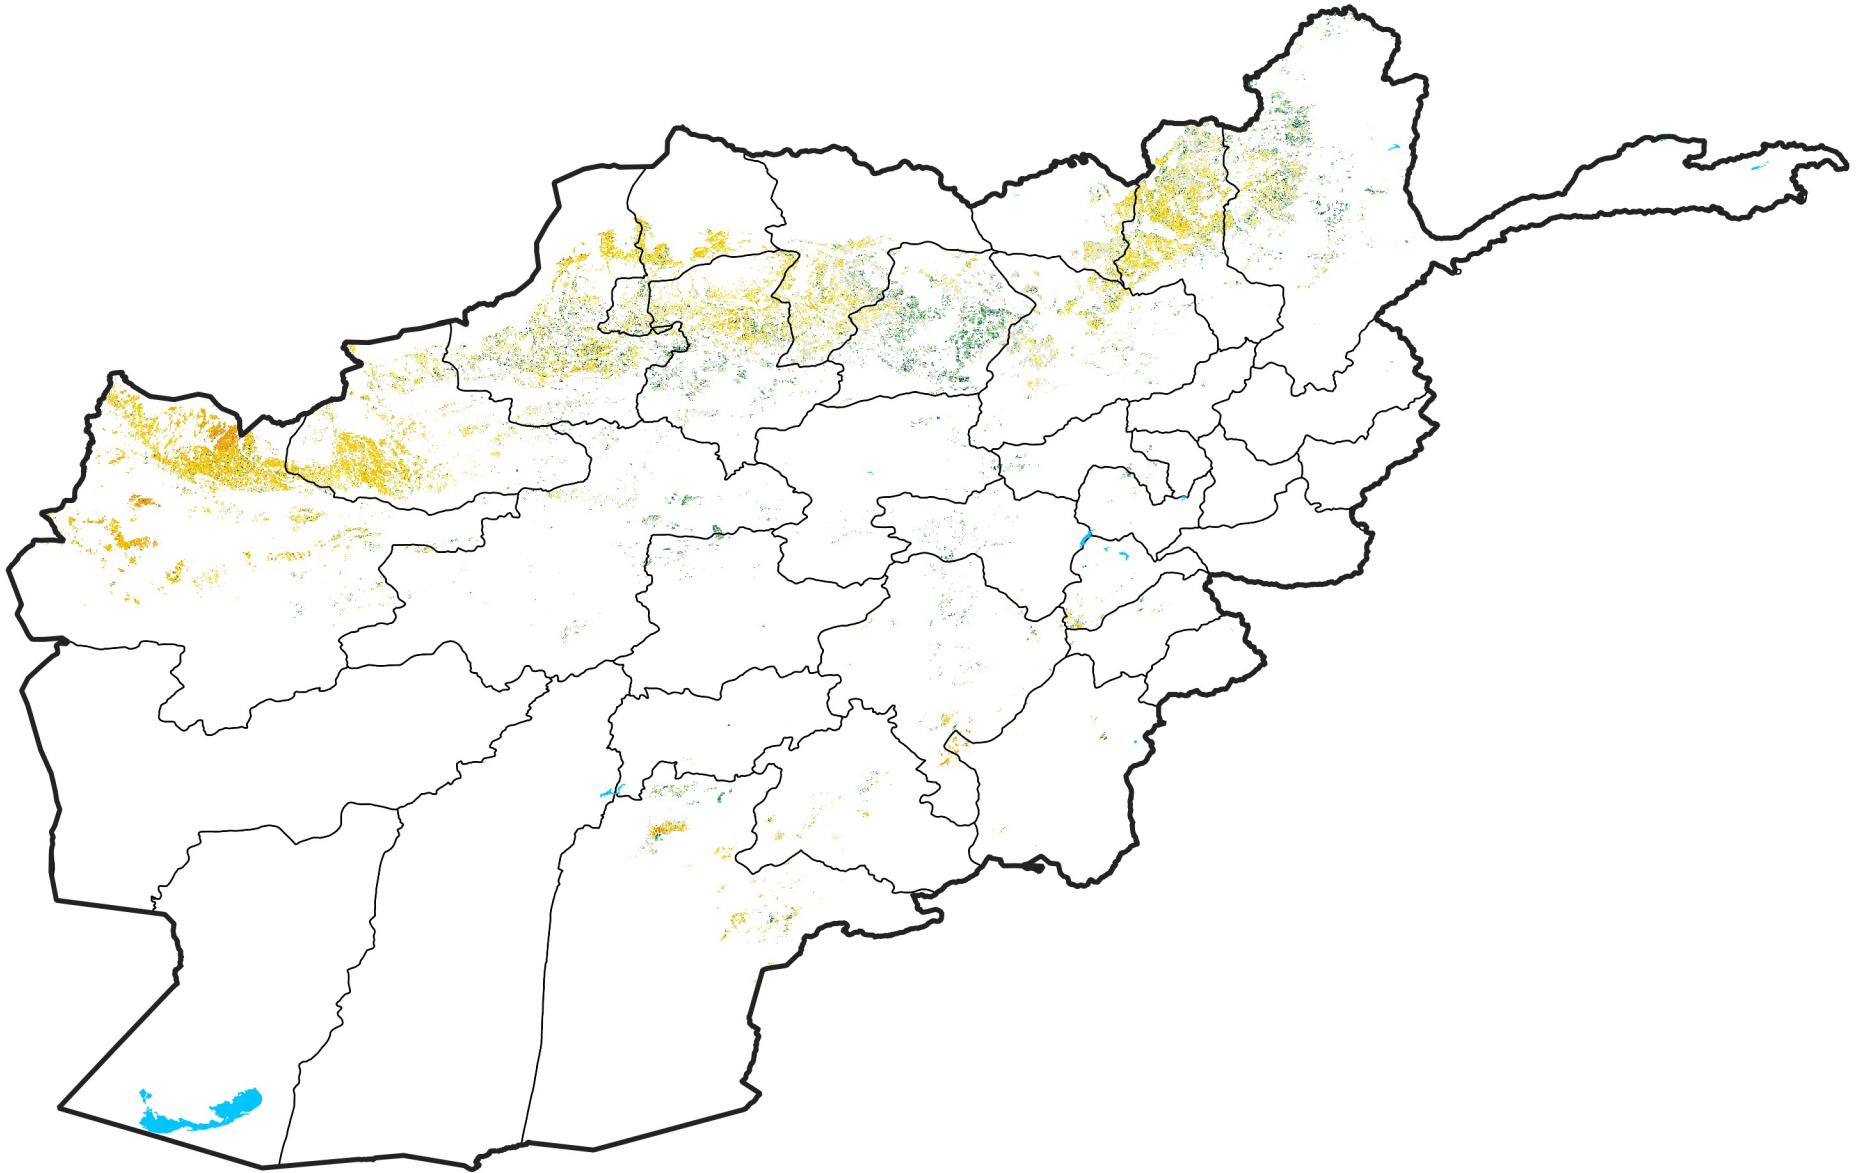

Afghanistan Rainfed Agricultural Areas

Percent of Mean NDVI

2014 / mean (2003 - 2022)

Period 29 / October 11 - 20, 2014

Percent of Normal