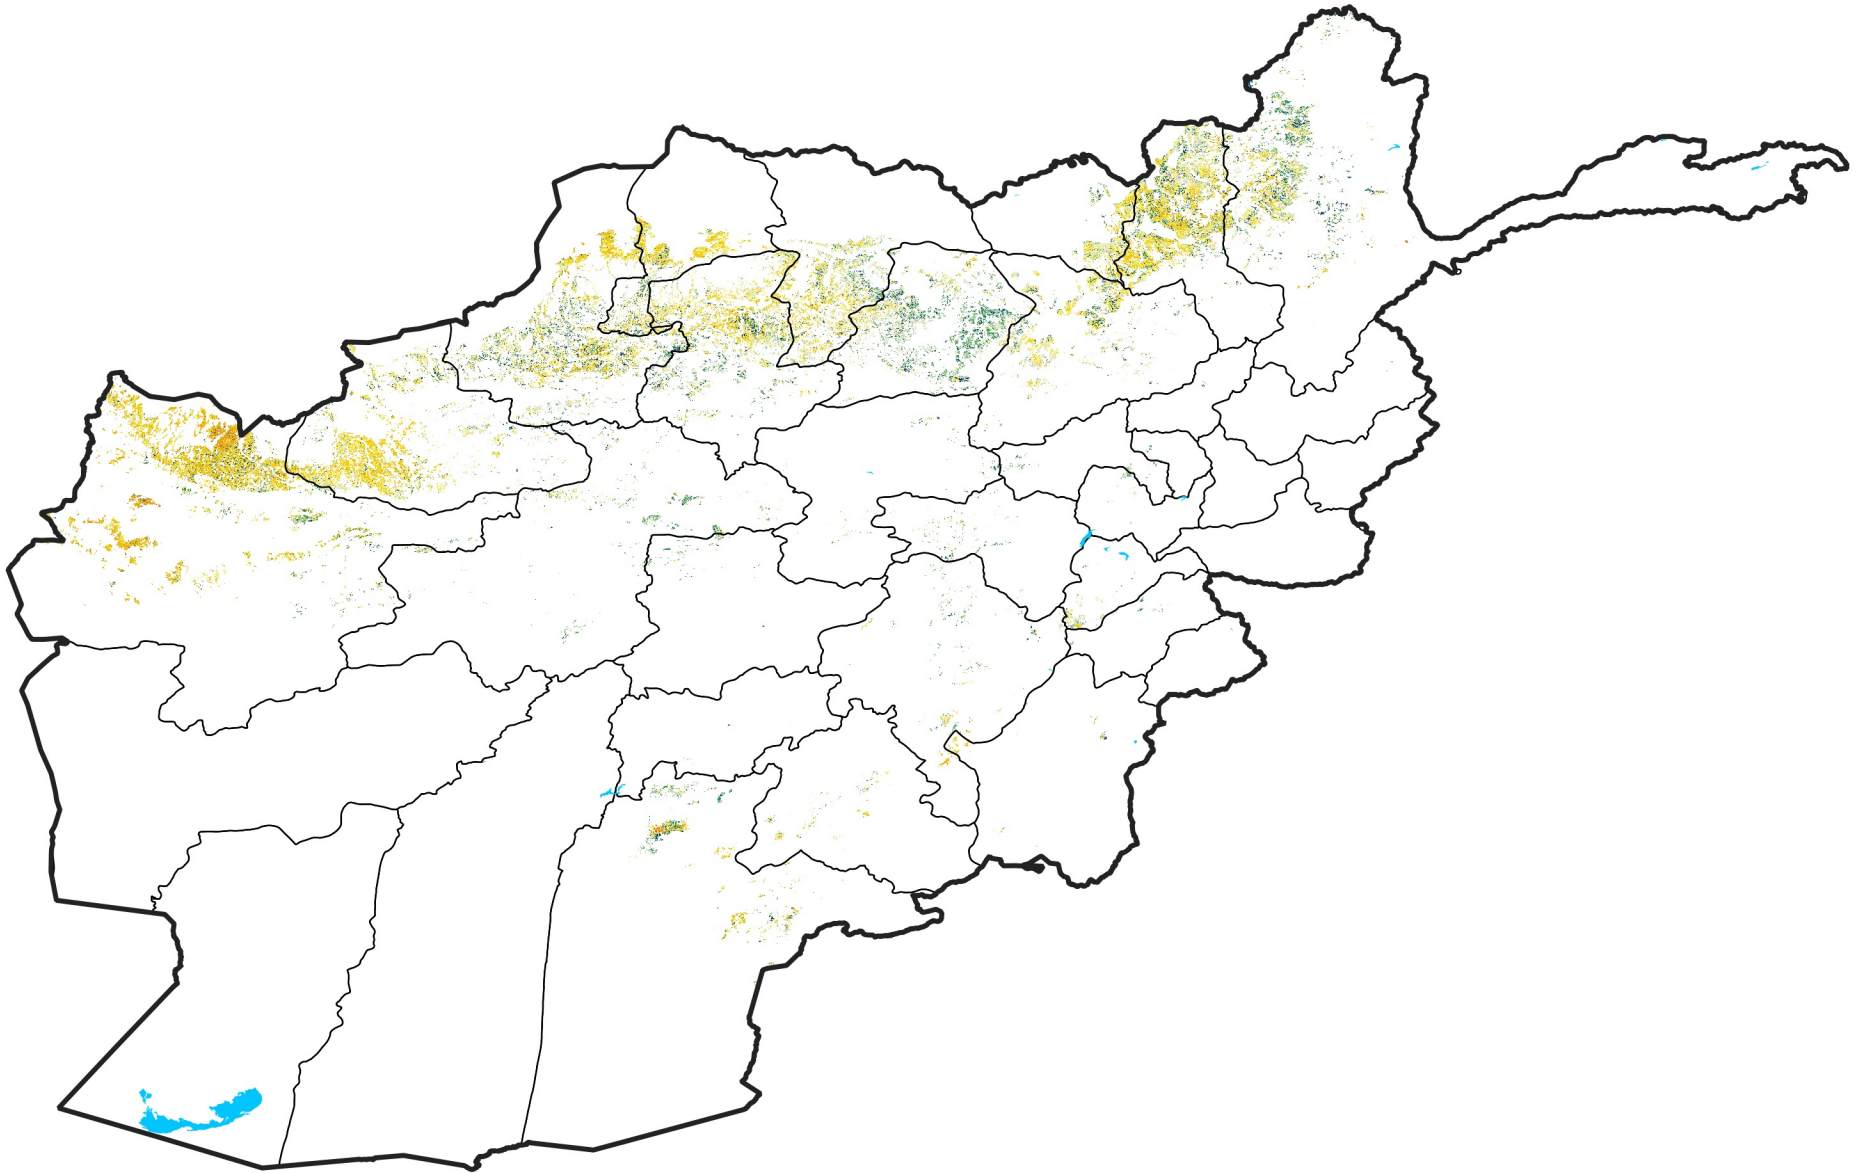

Afghanistan Rainfed Agricultural Areas

Percent of Mean NDVI

2014 / mean (2003 - 2022)

Period 30 / October 21 - 31, 2014

Percent of Normal