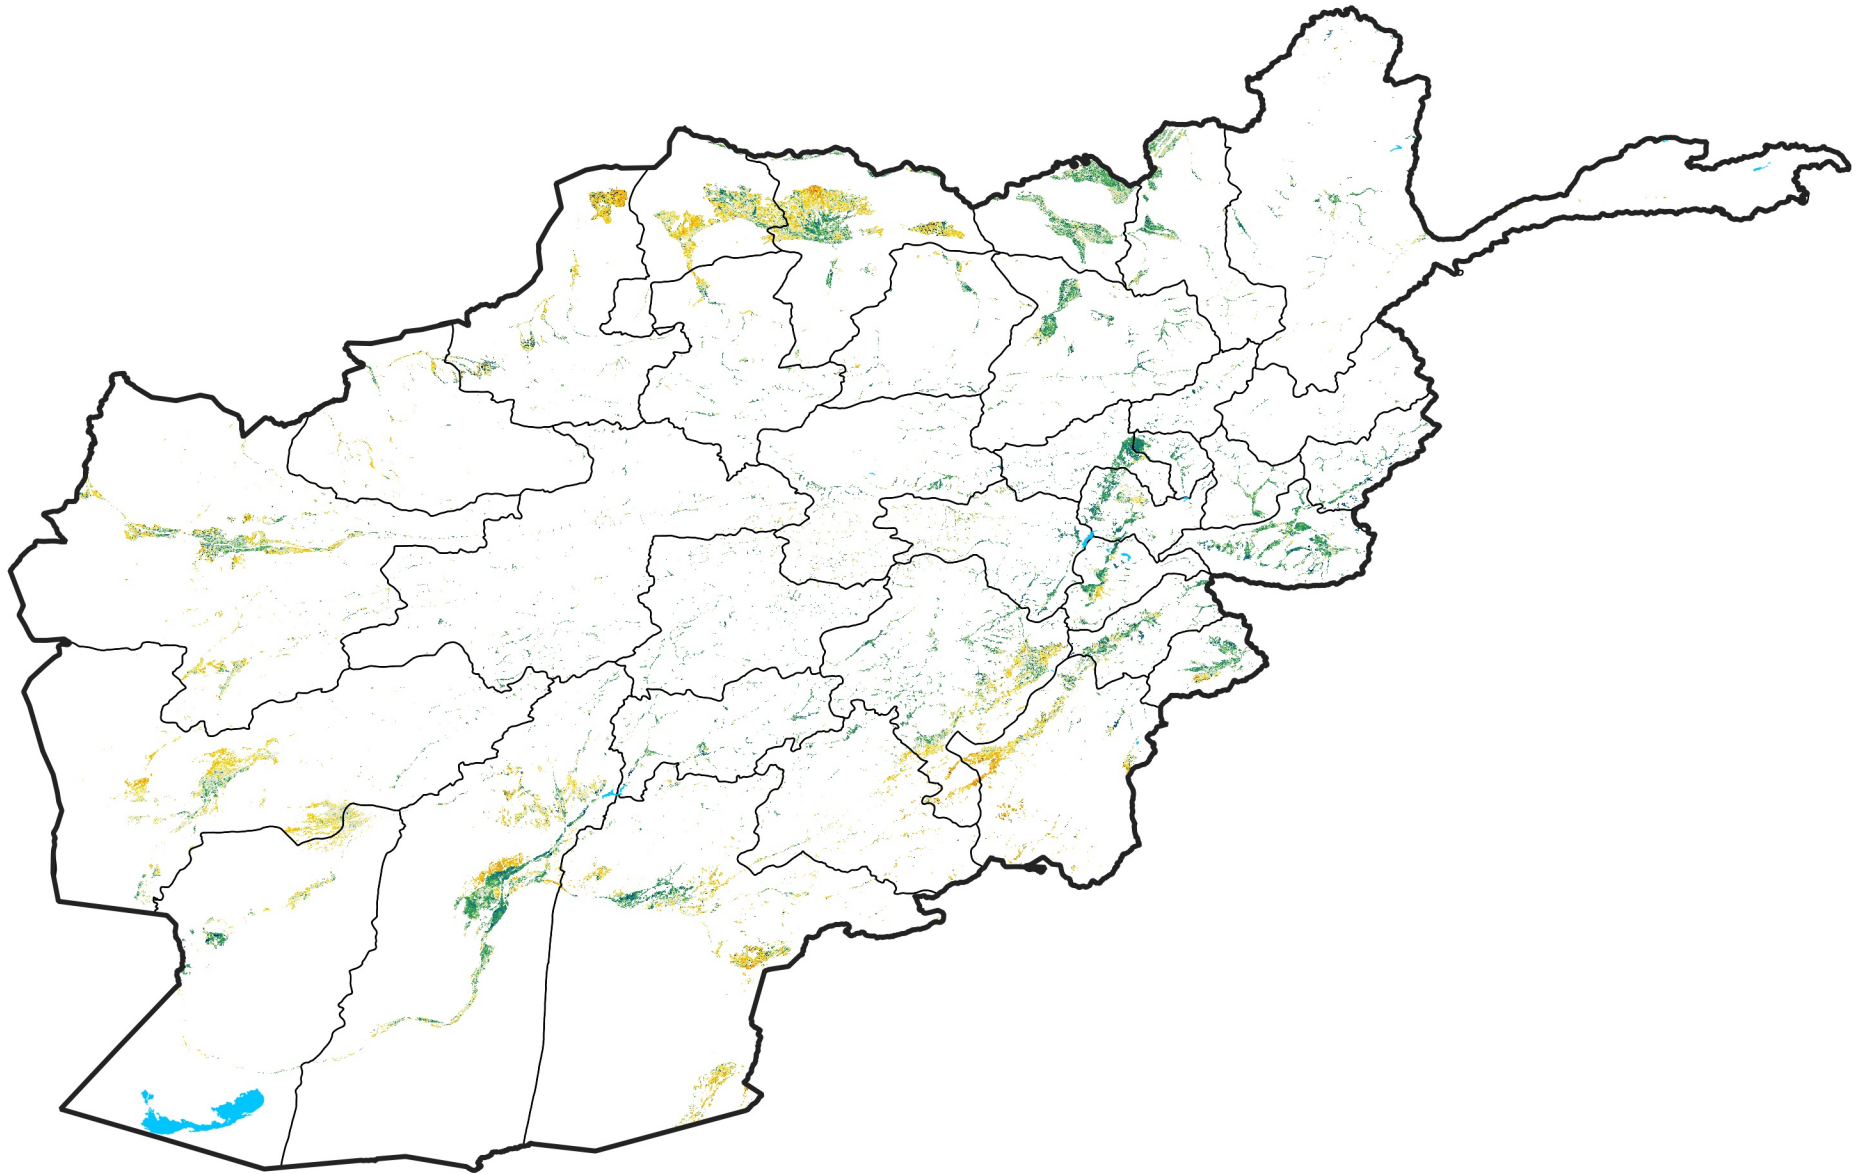

Afghanistan Irrigated Agricultural Areas

Percent of Mean NDVI

2014 / mean (2003 - 2022)

Period 31 / November 01 - 10, 2014

Percent of Normal