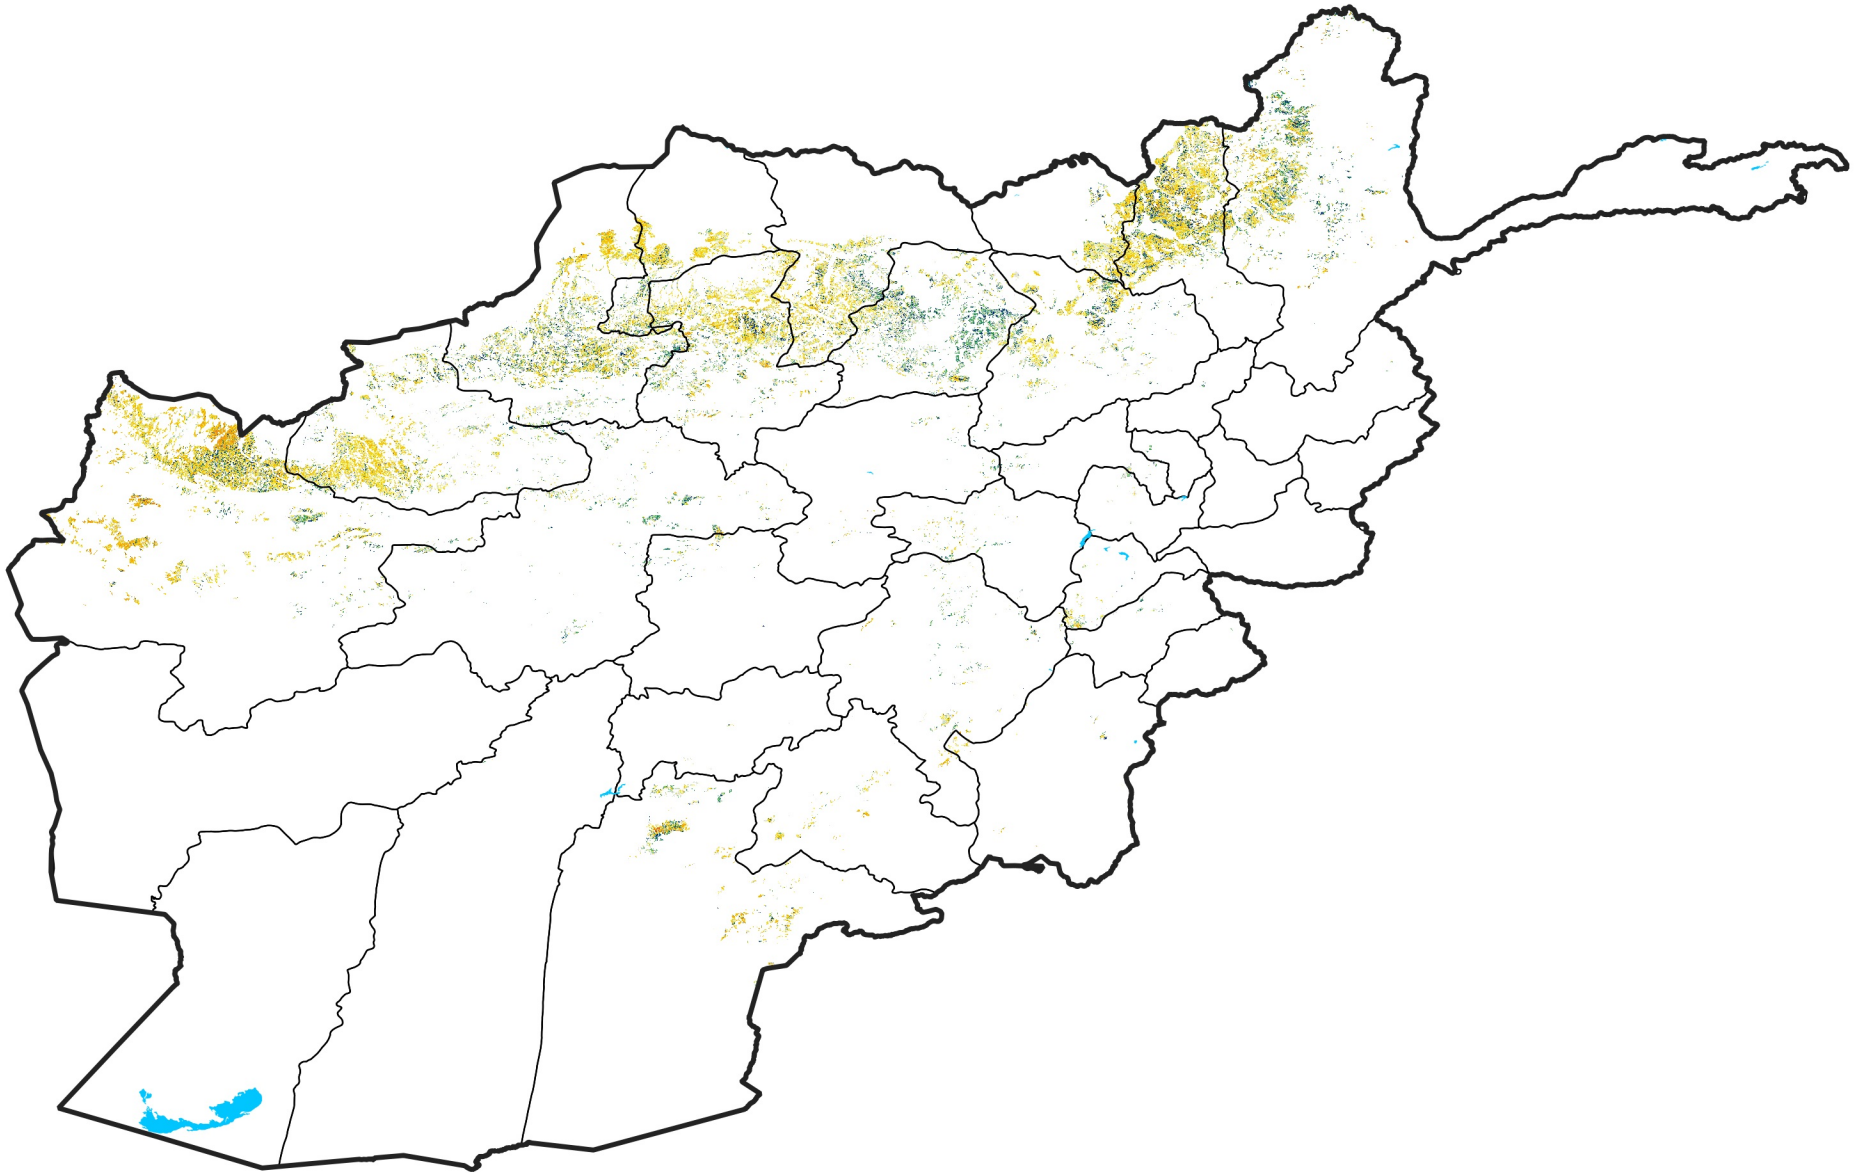

Afghanistan Rainfed Agricultural Areas

Percent of Mean NDVI

2014 / mean (2003 - 2022)

Period 31 / November 01 - 10, 2014

Percent of Normal