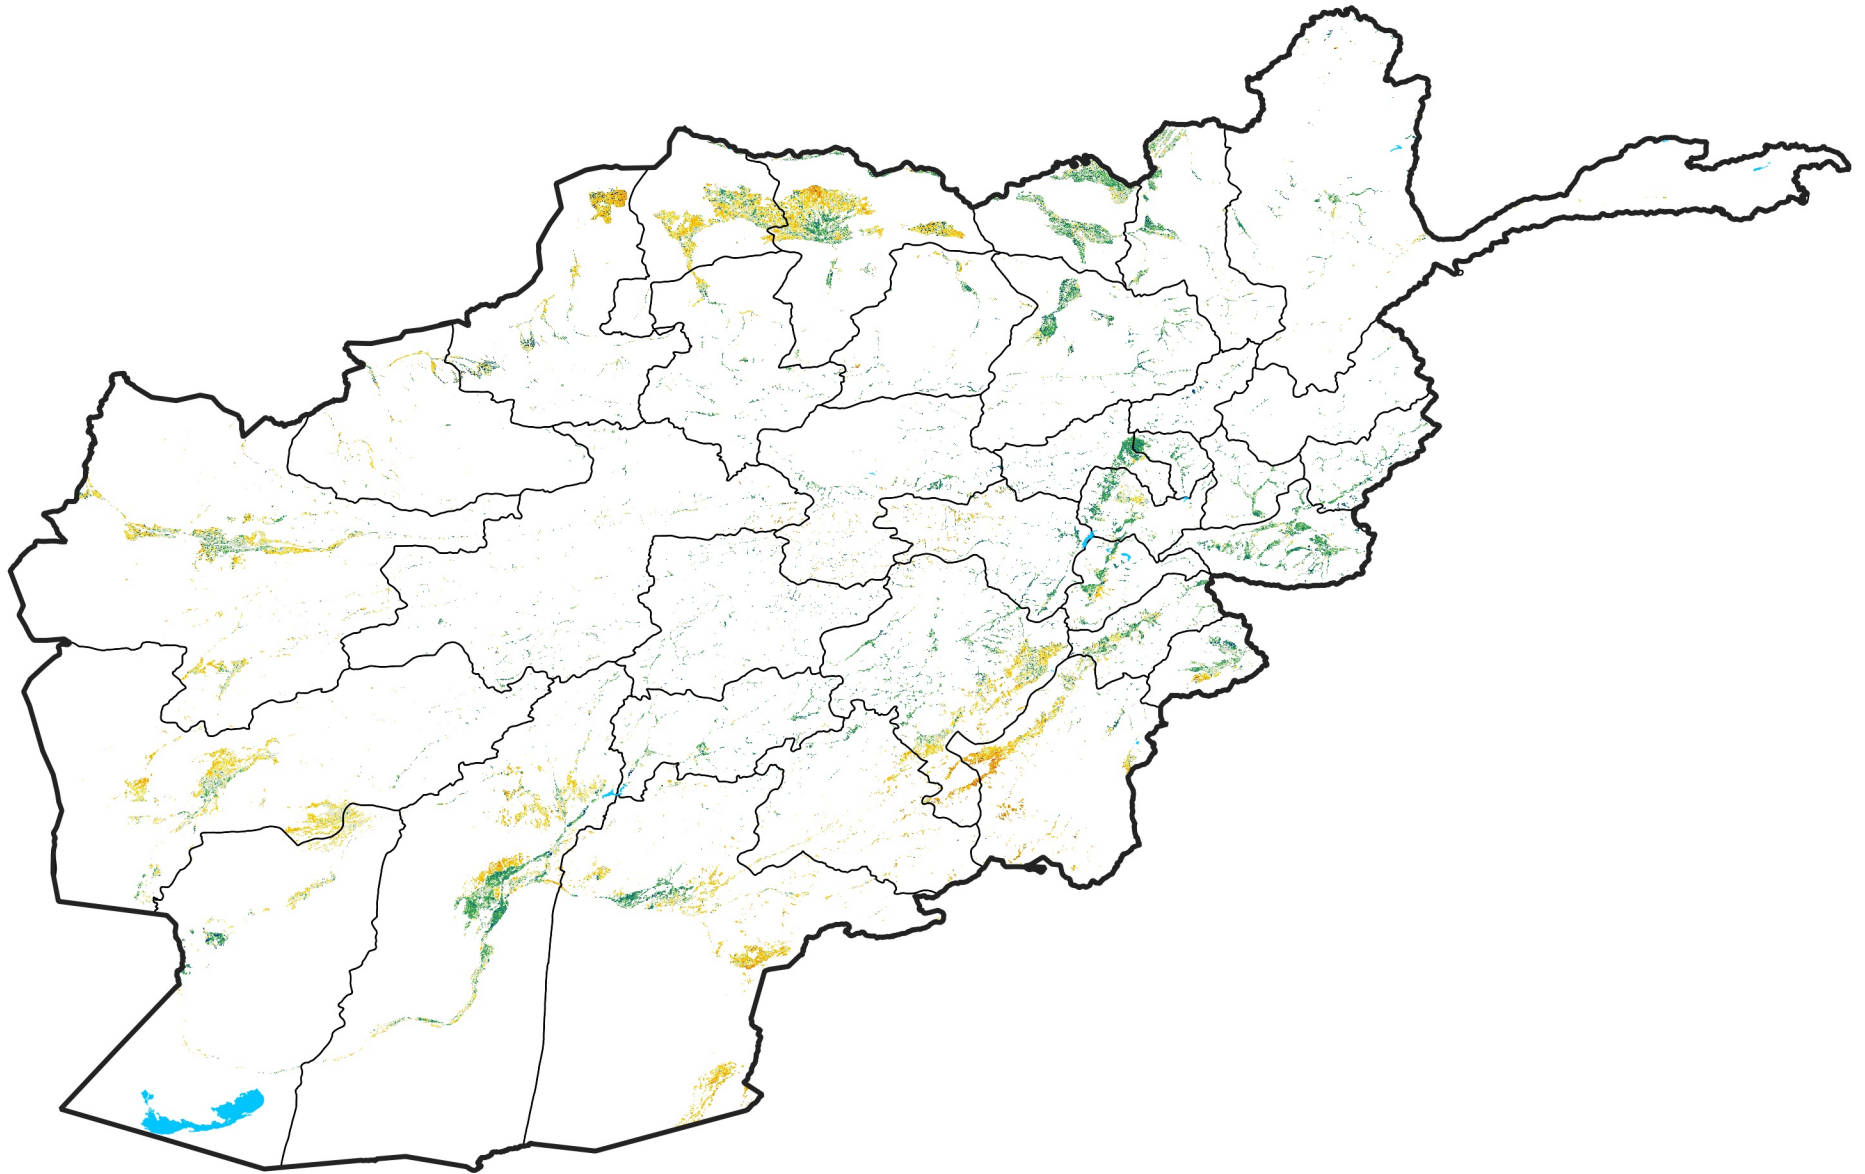

Afghanistan Irrigated Agricultural Areas

Percent of Mean NDVI

2014 / mean (2003 - 2022)

Period 32 / November 11 - 20, 2014

Percent of Normal