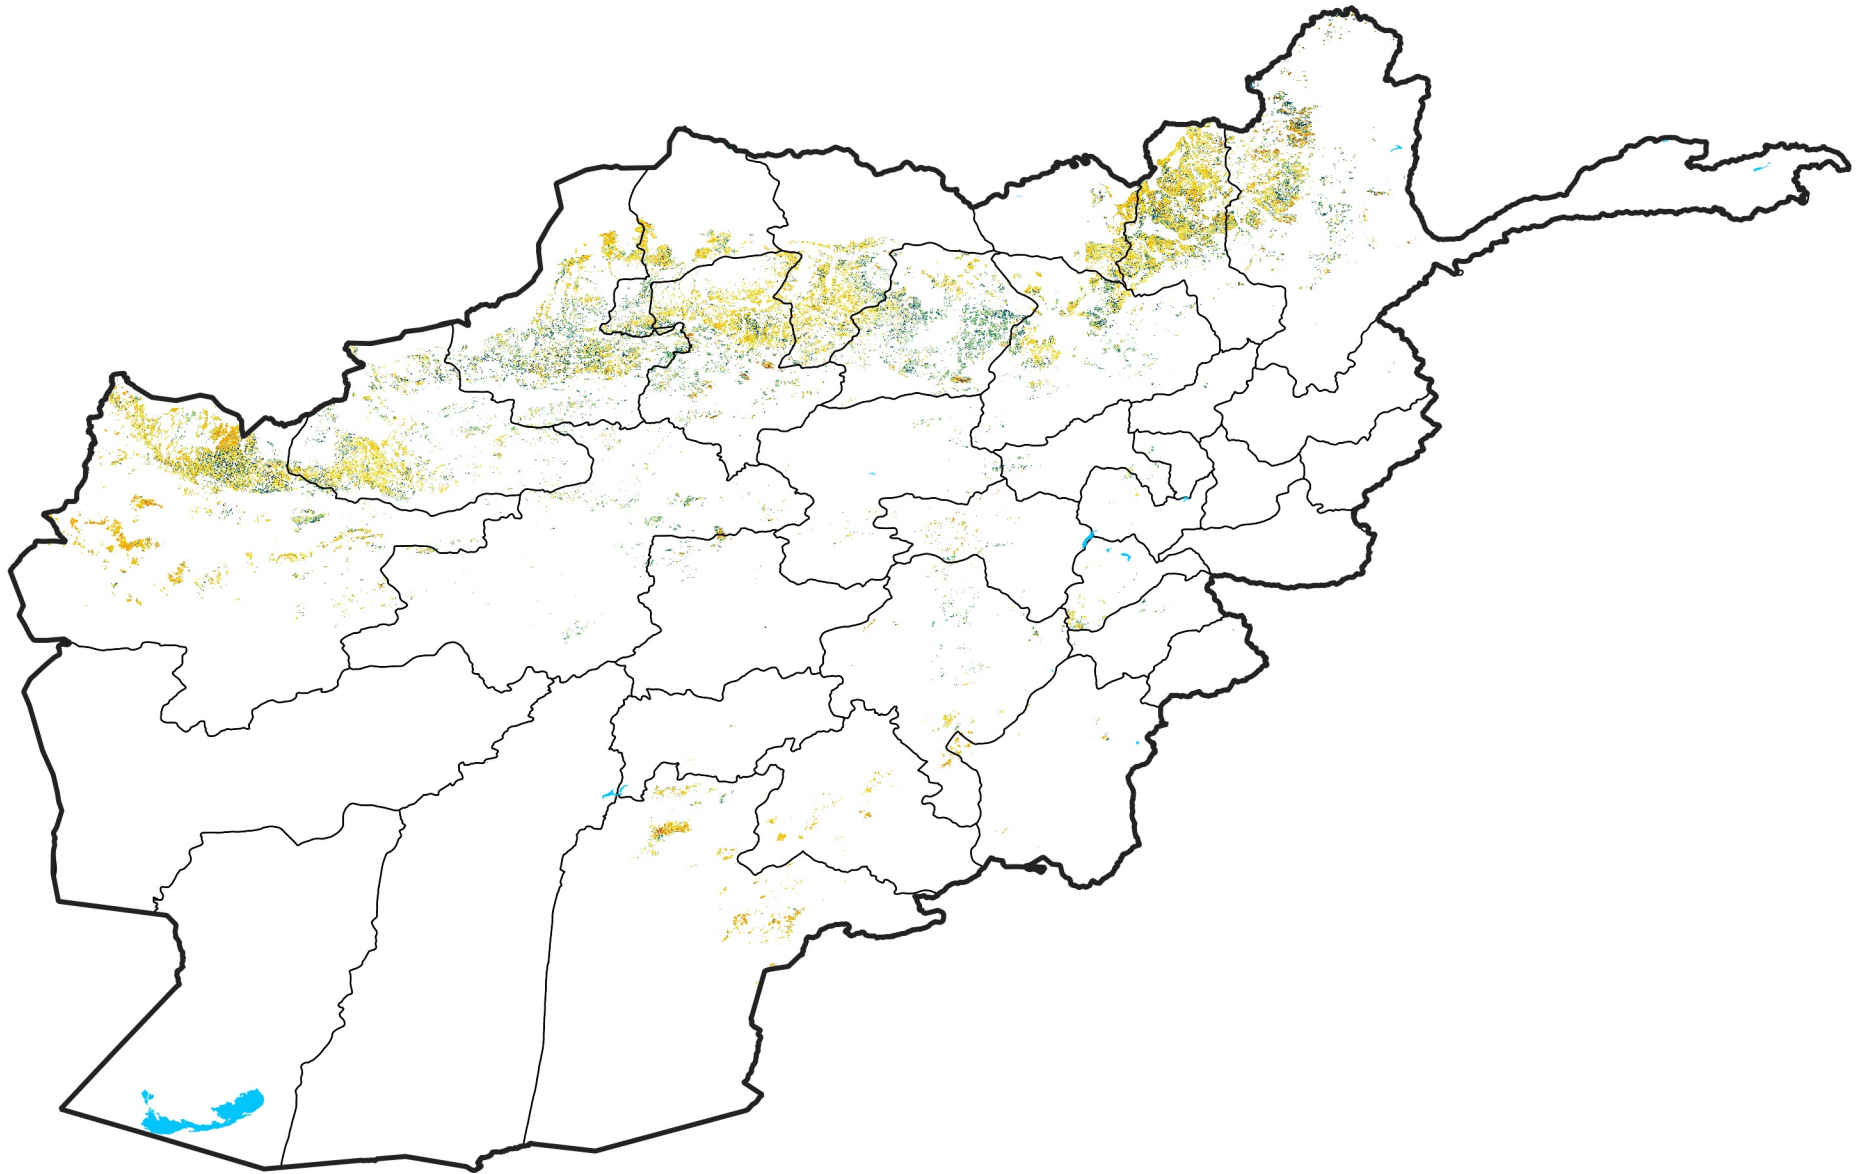

Afghanistan Rainfed Agricultural Areas

Percent of Mean NDVI

2014 / mean (2003 - 2022)

Period 32 / November 11 - 20, 2014

Percent of Normal