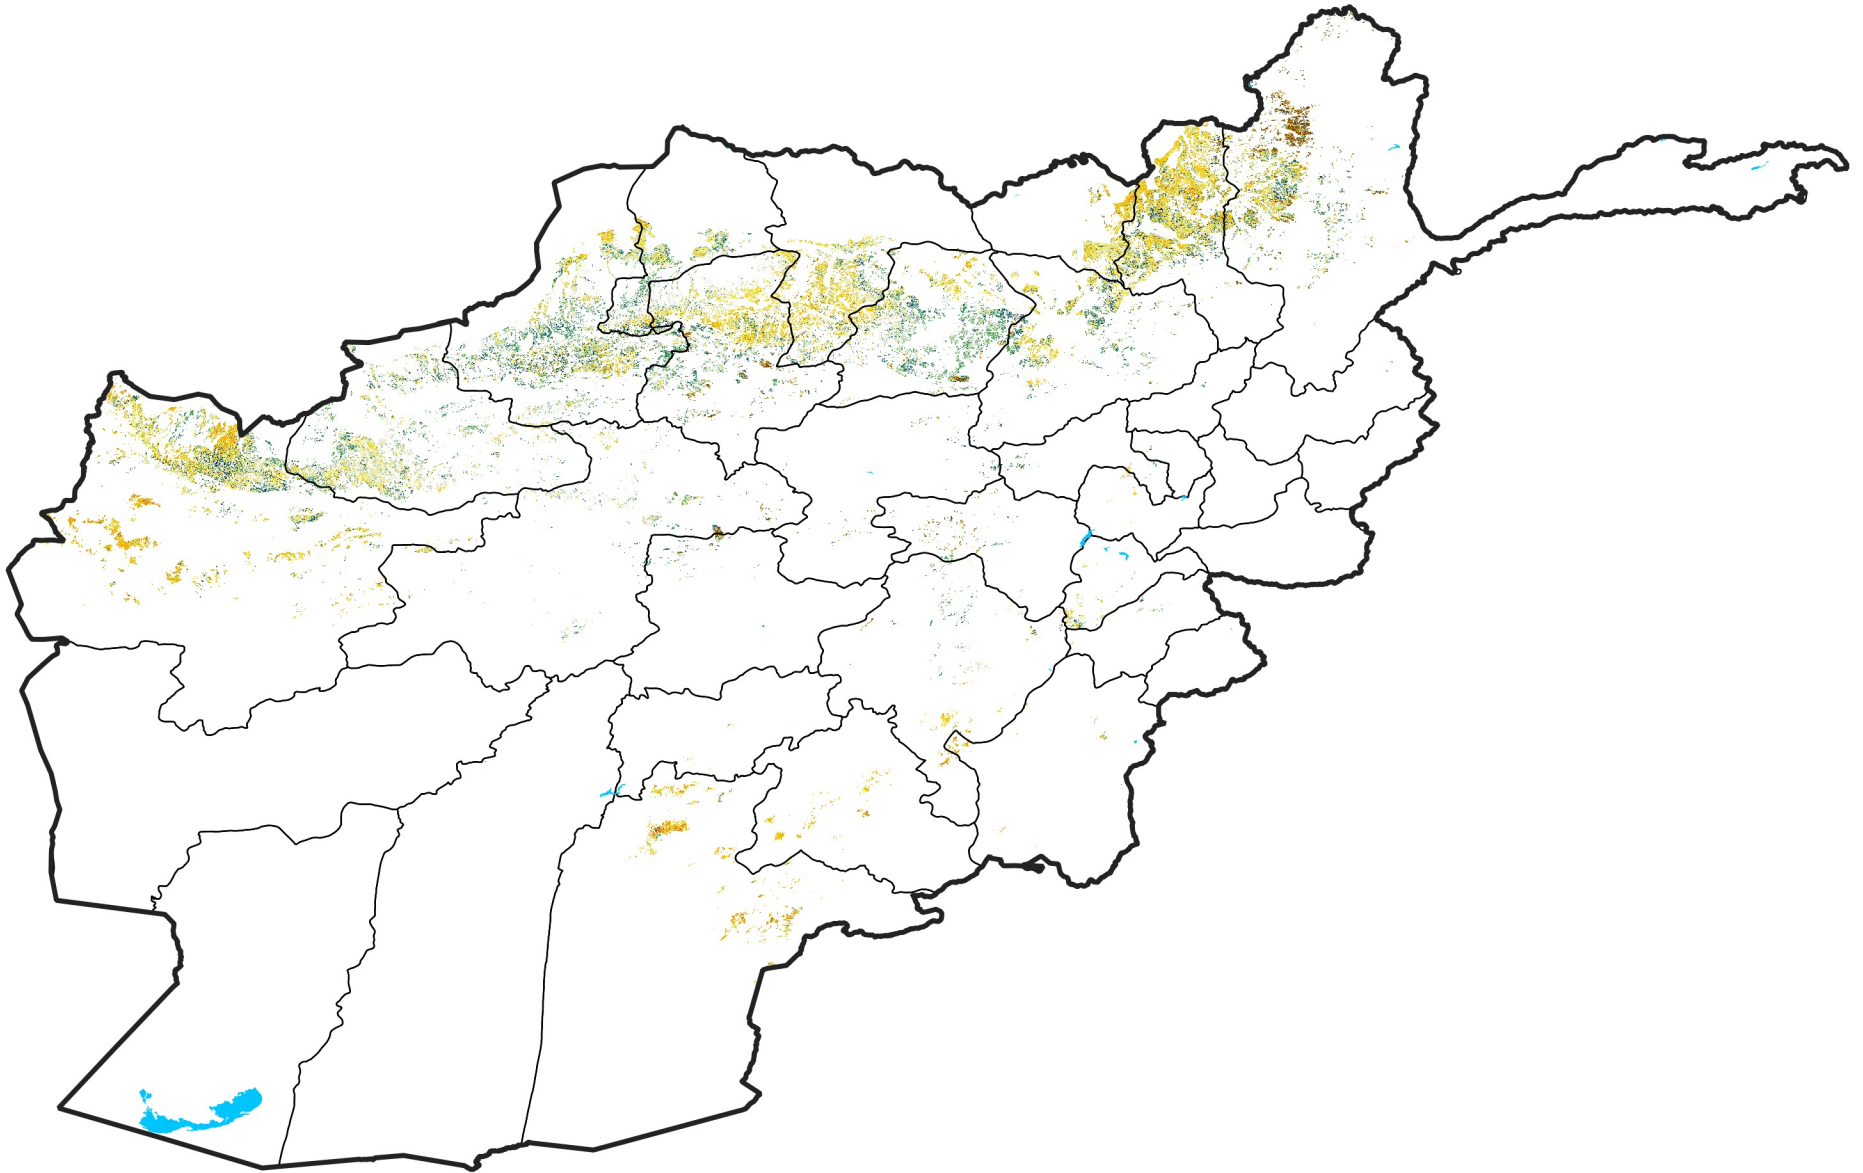

Afghanistan Rainfed Agricultural Areas

Percent of Mean NDVI

2014 / mean (2003 - 2022)

Period 33 / November 21 - 30, 2014

Percent of Normal