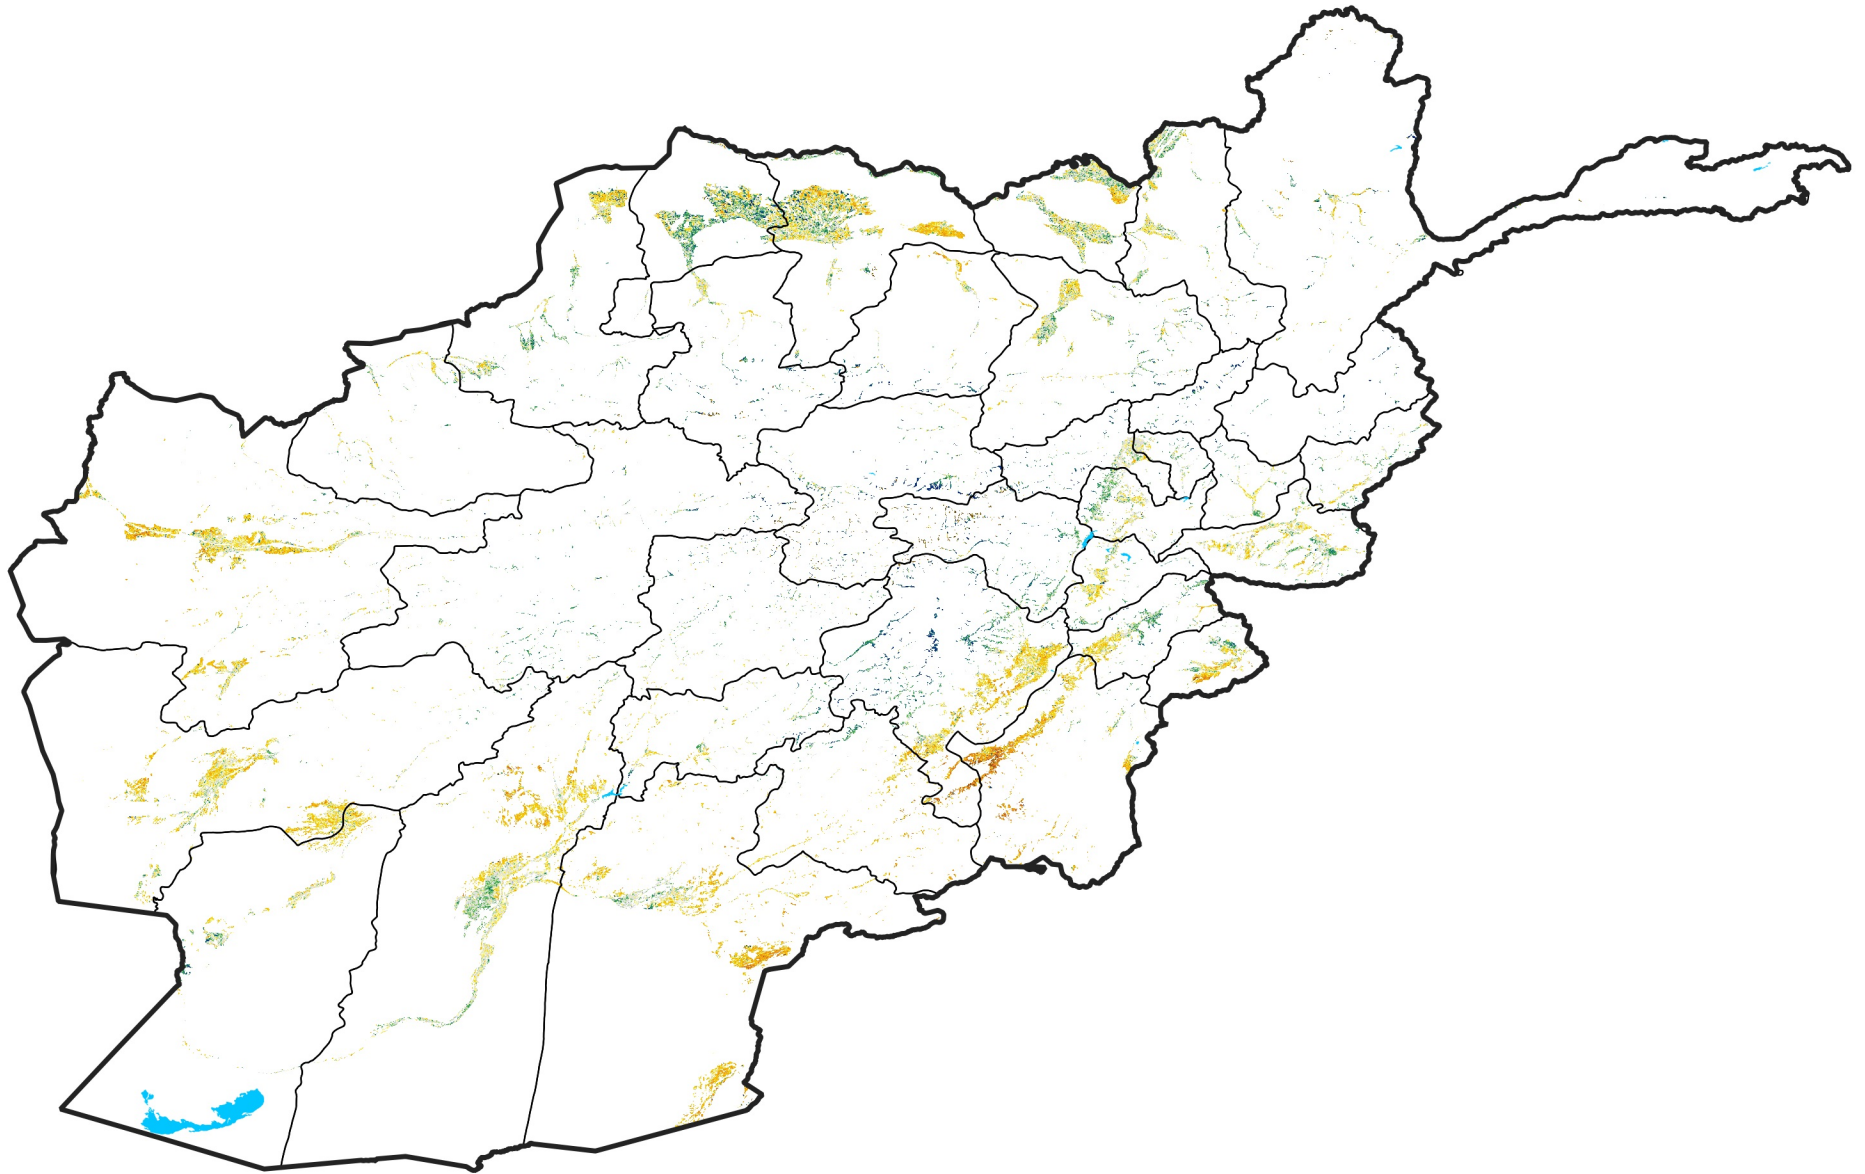

Afghanistan Irrigated Agricultural Areas

Percent of Mean NDVI

2014 / mean (2003 - 2022)

Period 36 / December 21 - 31, 2014

Percent of Normal