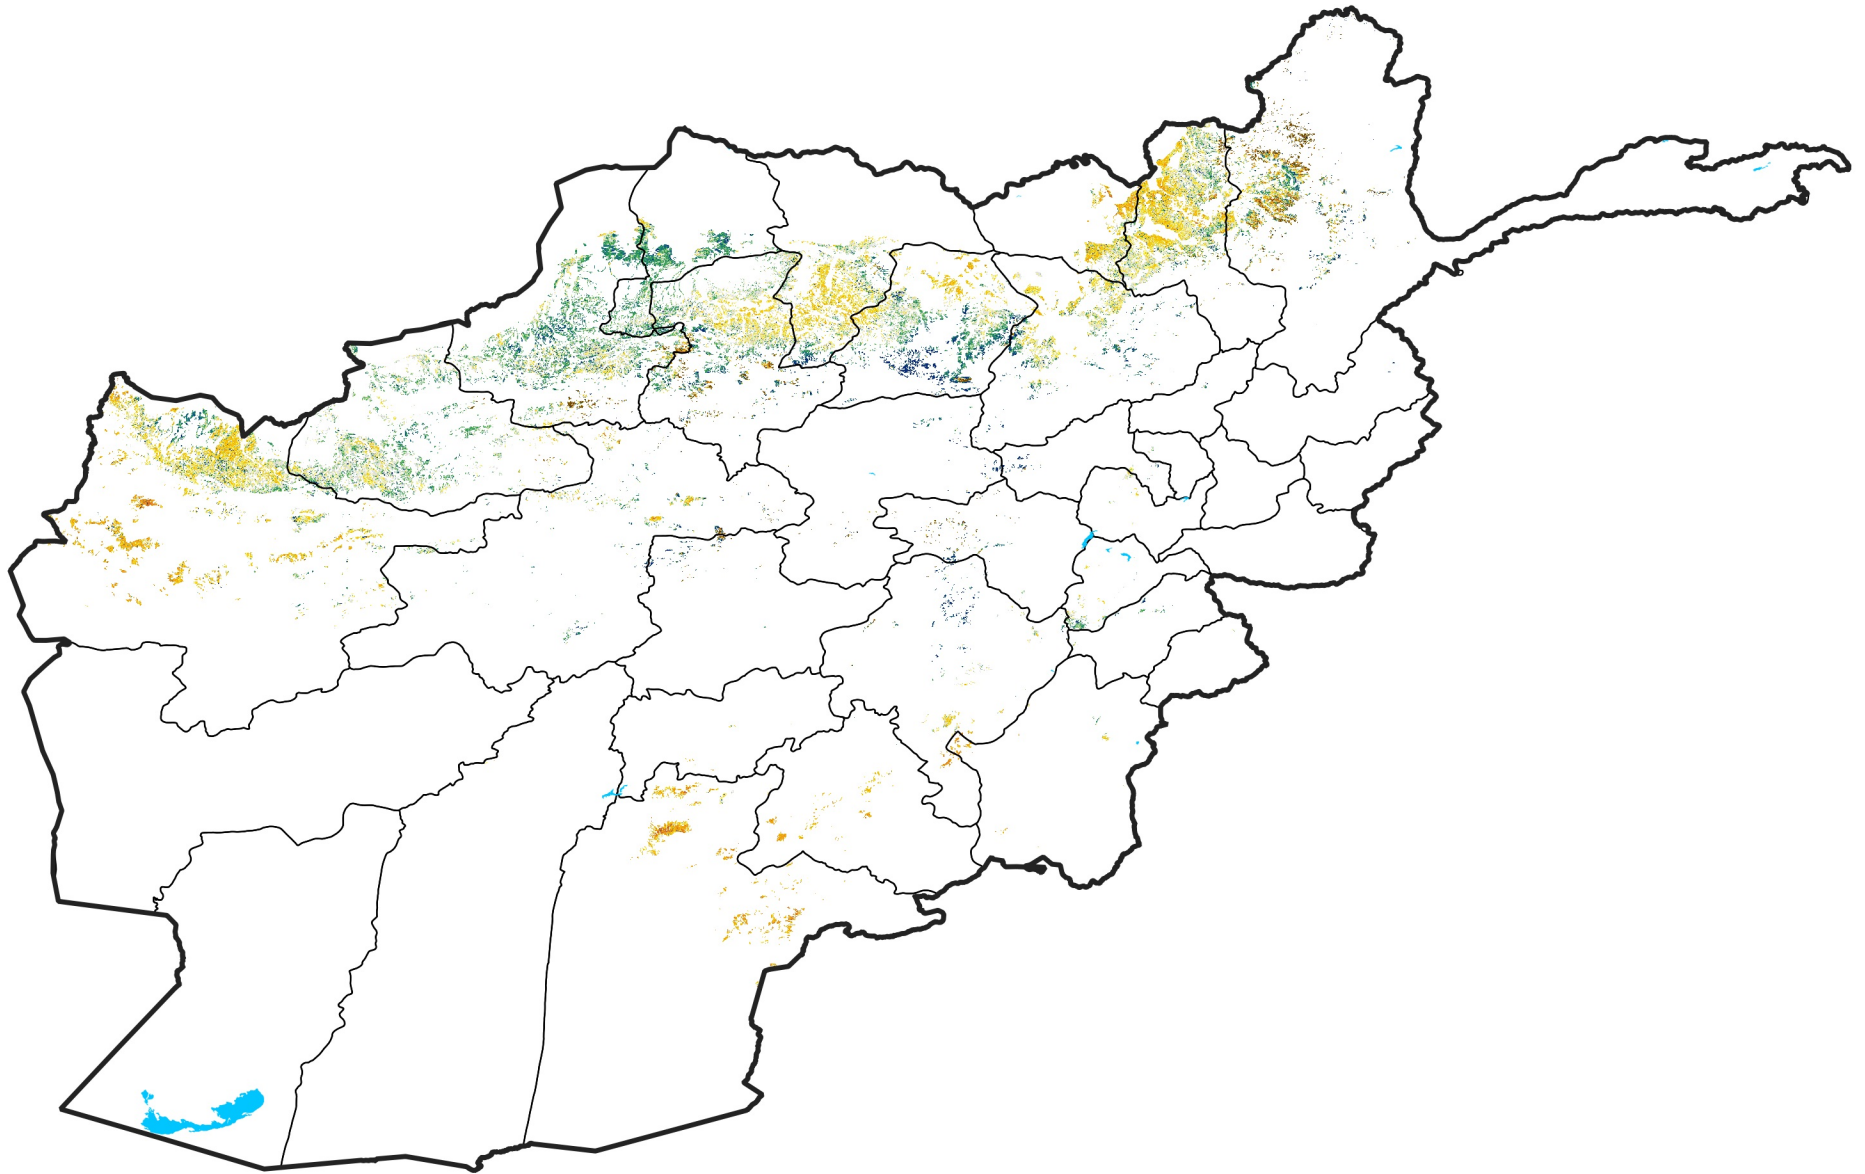

Afghanistan Rainfed Agricultural Areas

Percent of Mean NDVI

2014 / mean (2003 - 2022)

Period 36 / December 21 - 31, 2014

Percent of Normal