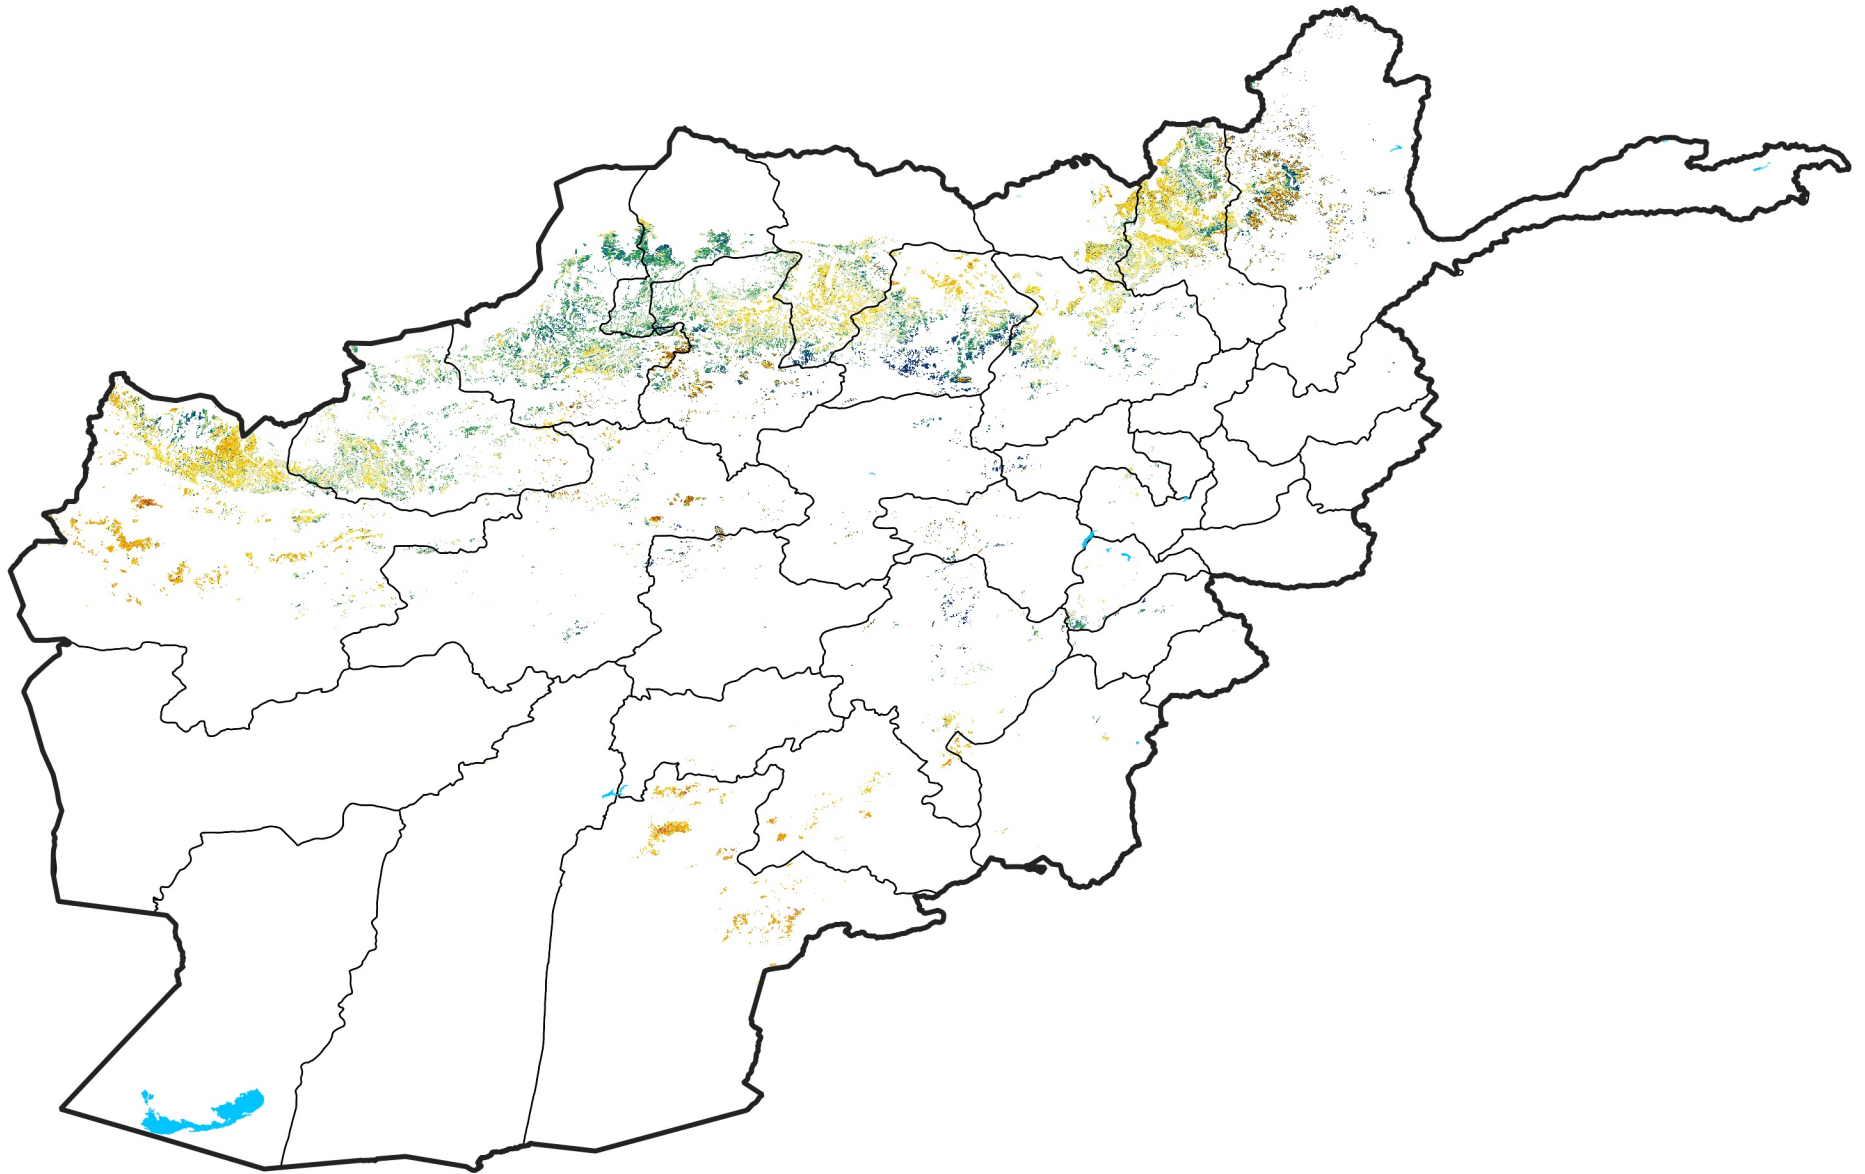

Afghanistan Rainfed Agricultural Areas

Percent of Mean NDVI

2015 / mean (2003 - 2022)

Period 01 / January 01 - 10, 2015

Percent of Normal