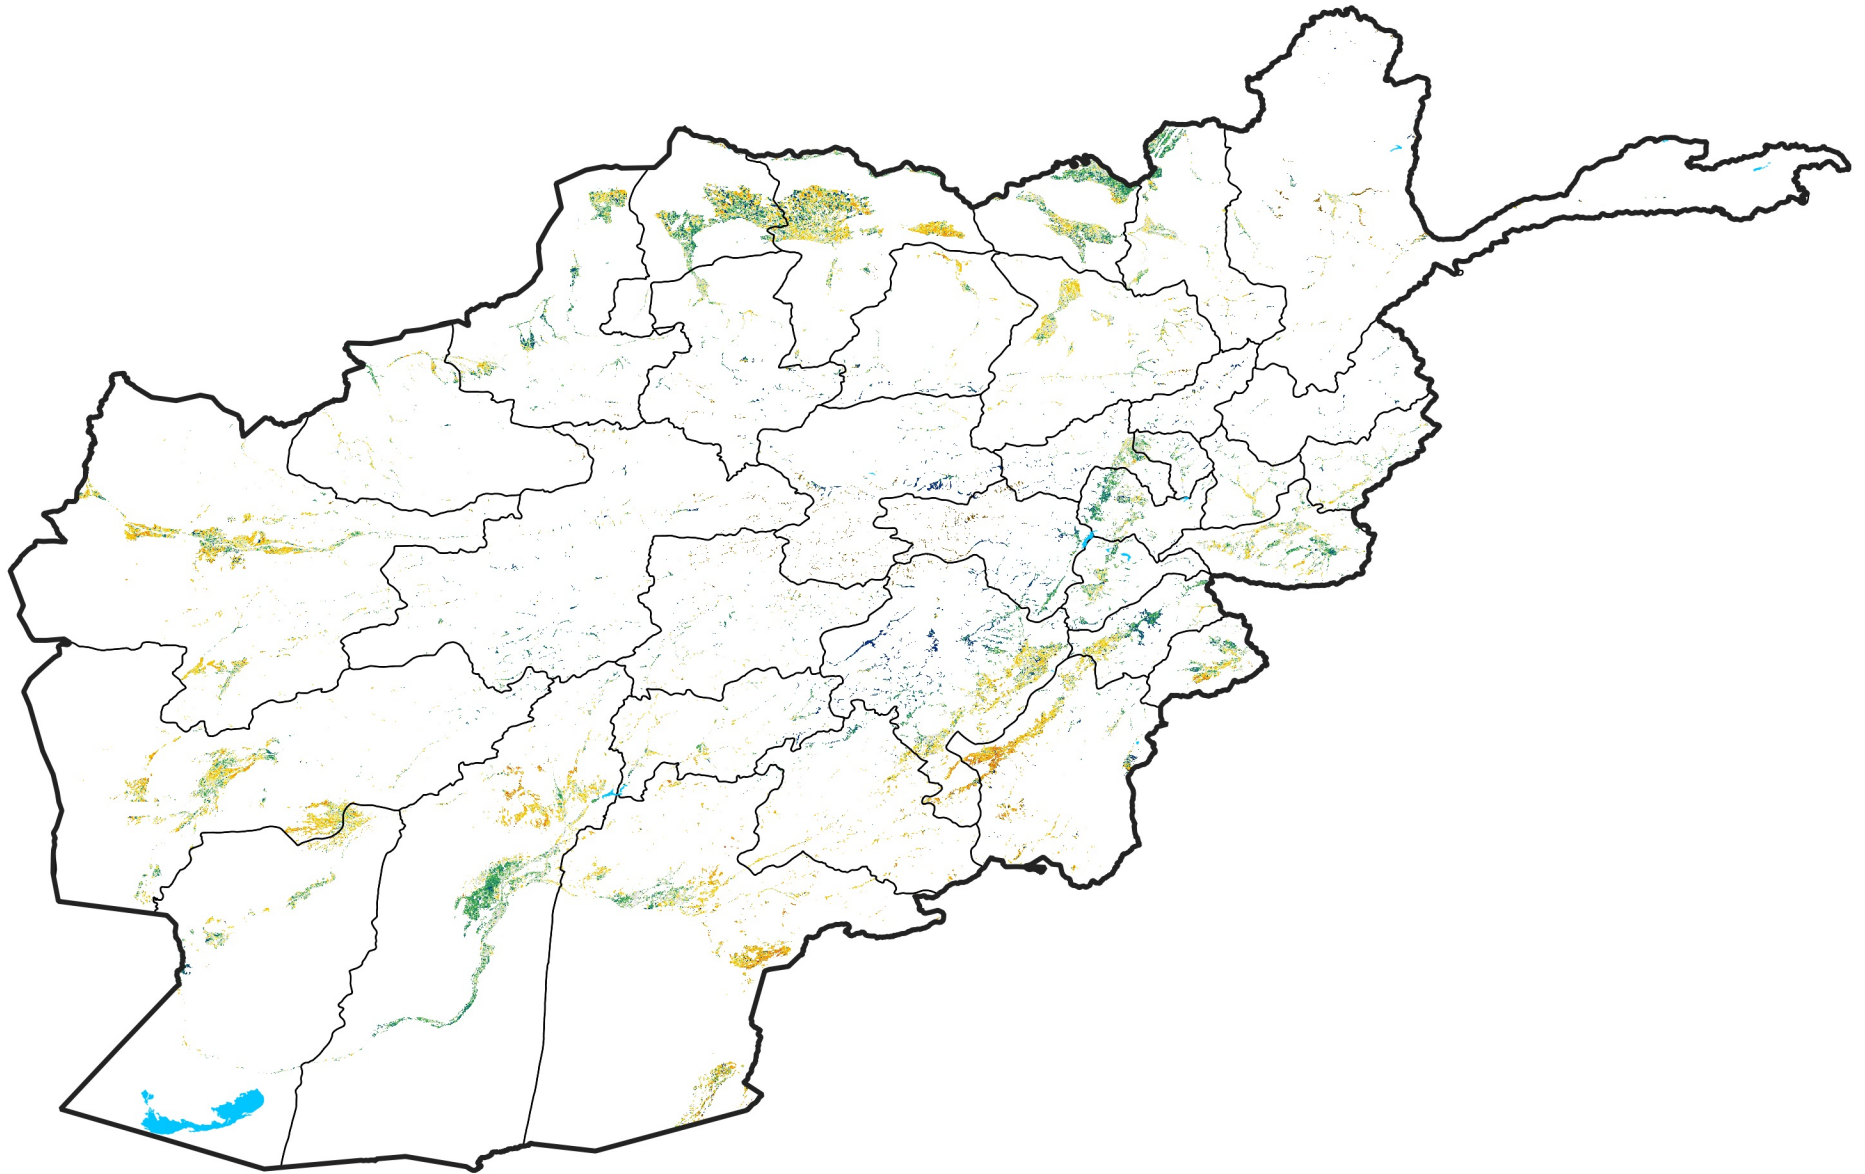

Afghanistan Irrigated Agricultural Areas

Percent of Mean NDVI

2015 / mean (2003 - 2022)

Period 02 / January 11 - 20, 2015

Percent of Normal