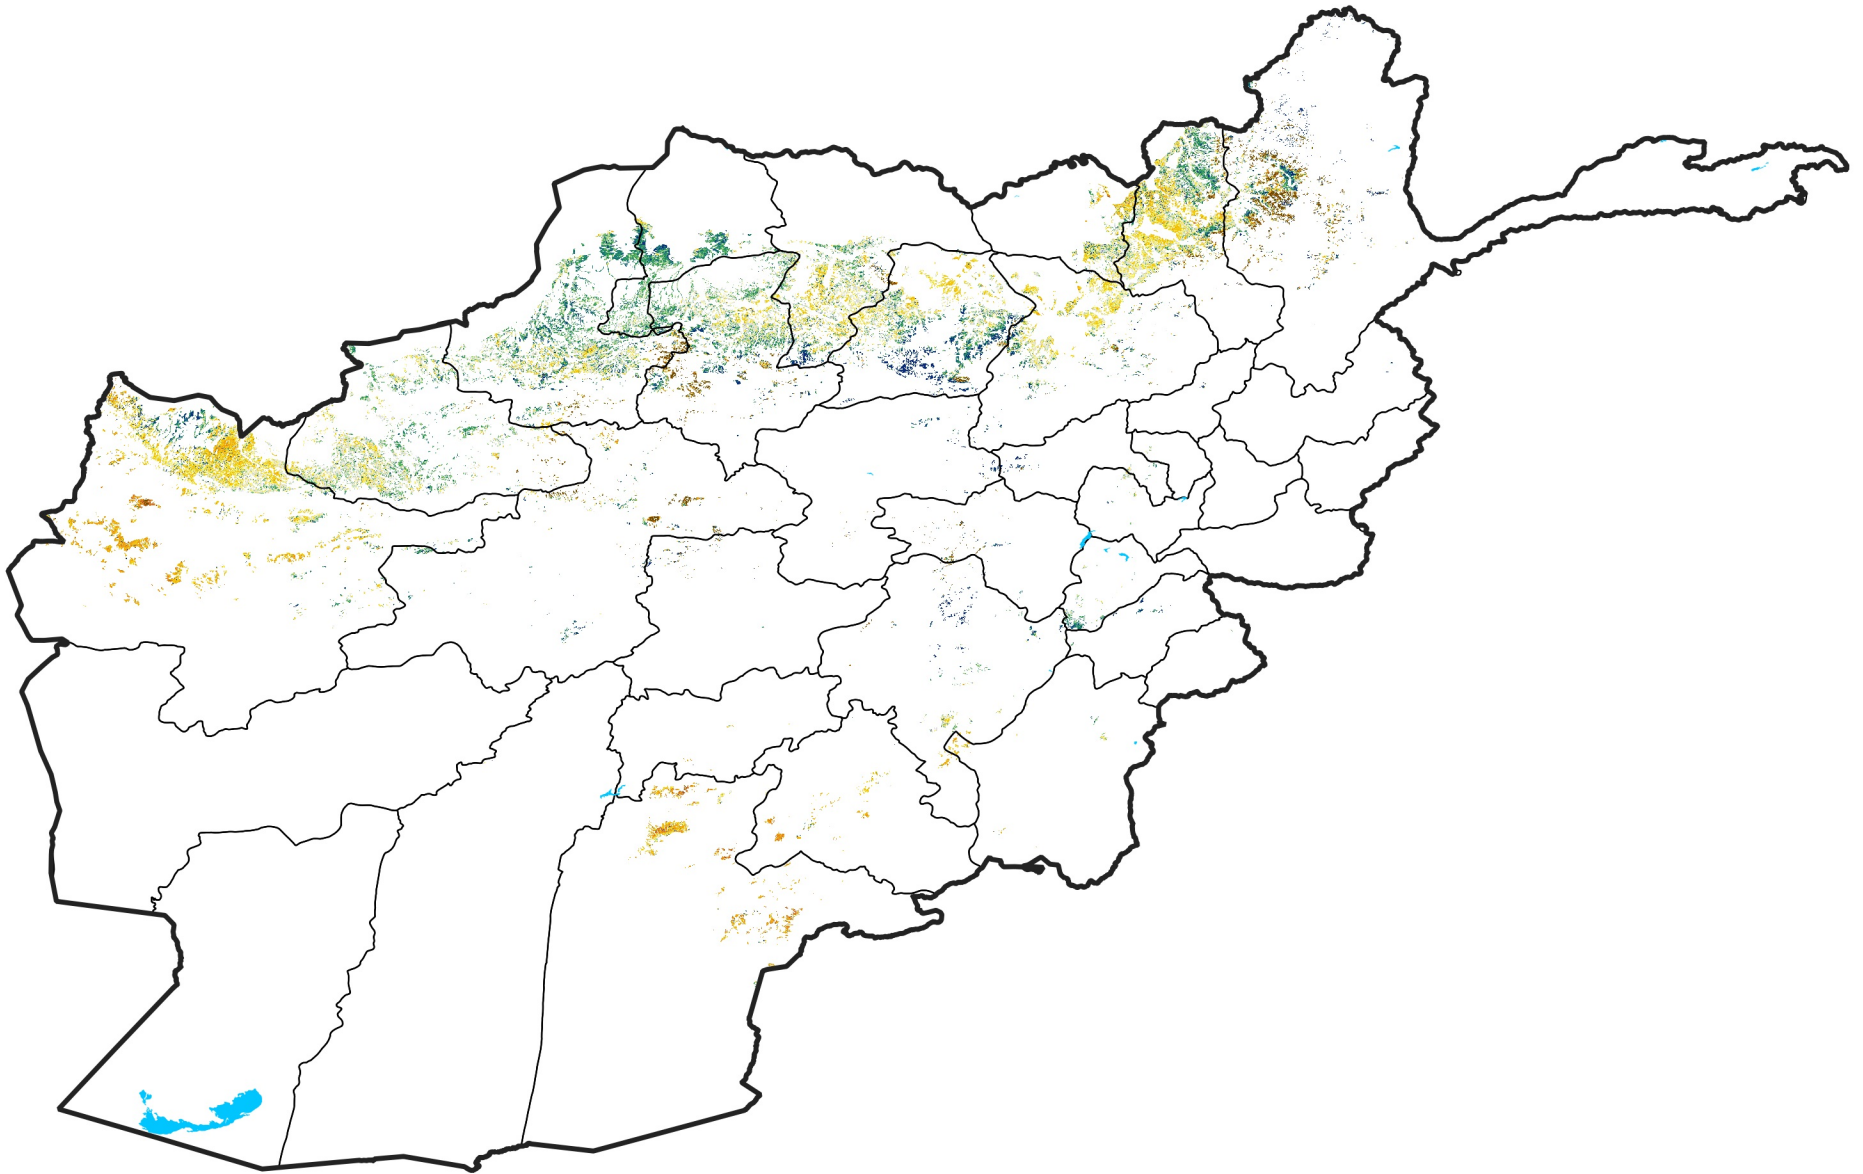

Afghanistan Rainfed Agricultural Areas

Percent of Mean NDVI

2015 / mean (2003 - 2022)

Period 02 / January 11 - 20, 2015

Percent of Normal