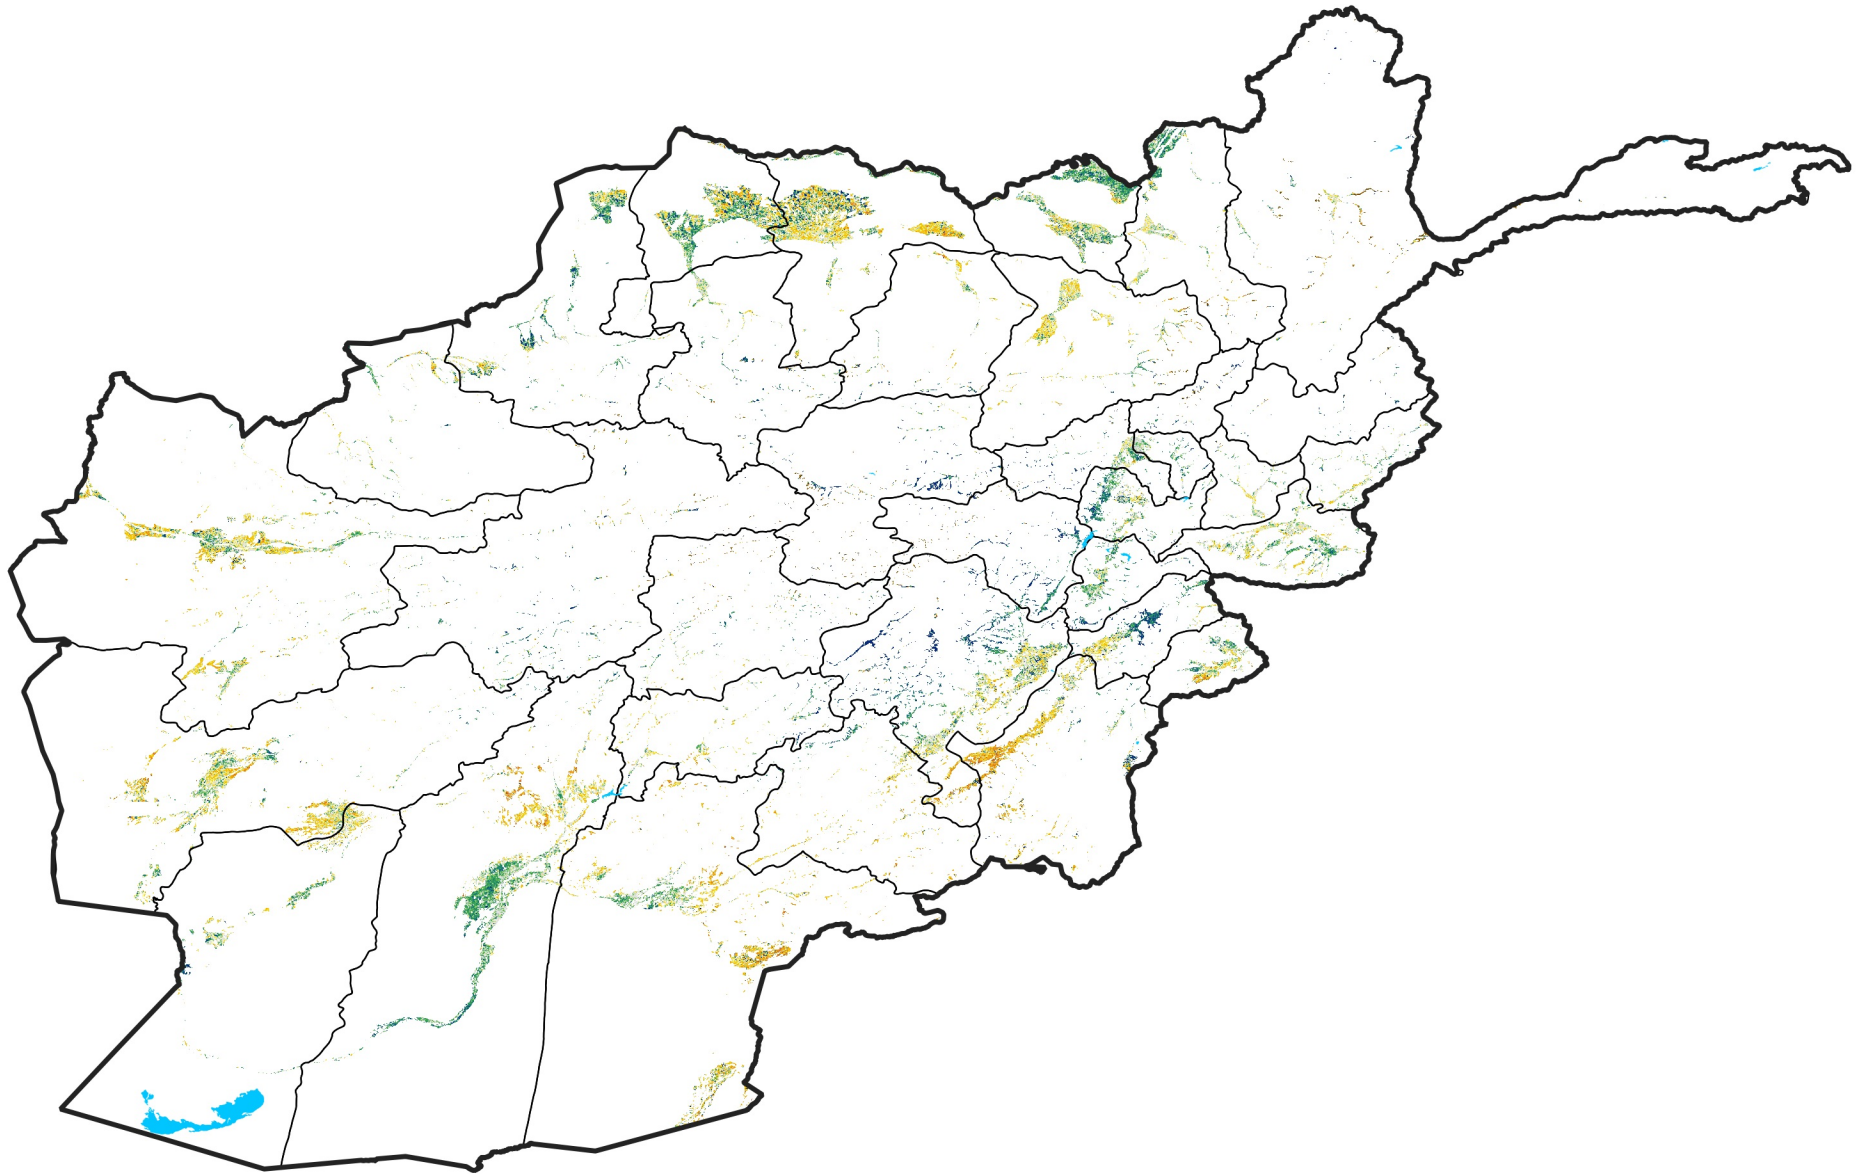

Afghanistan Irrigated Agricultural Areas

Percent of Mean NDVI

2015 / mean (2003 - 2022)

Period 03 / January 21 - 31, 2015

Percent of Normal