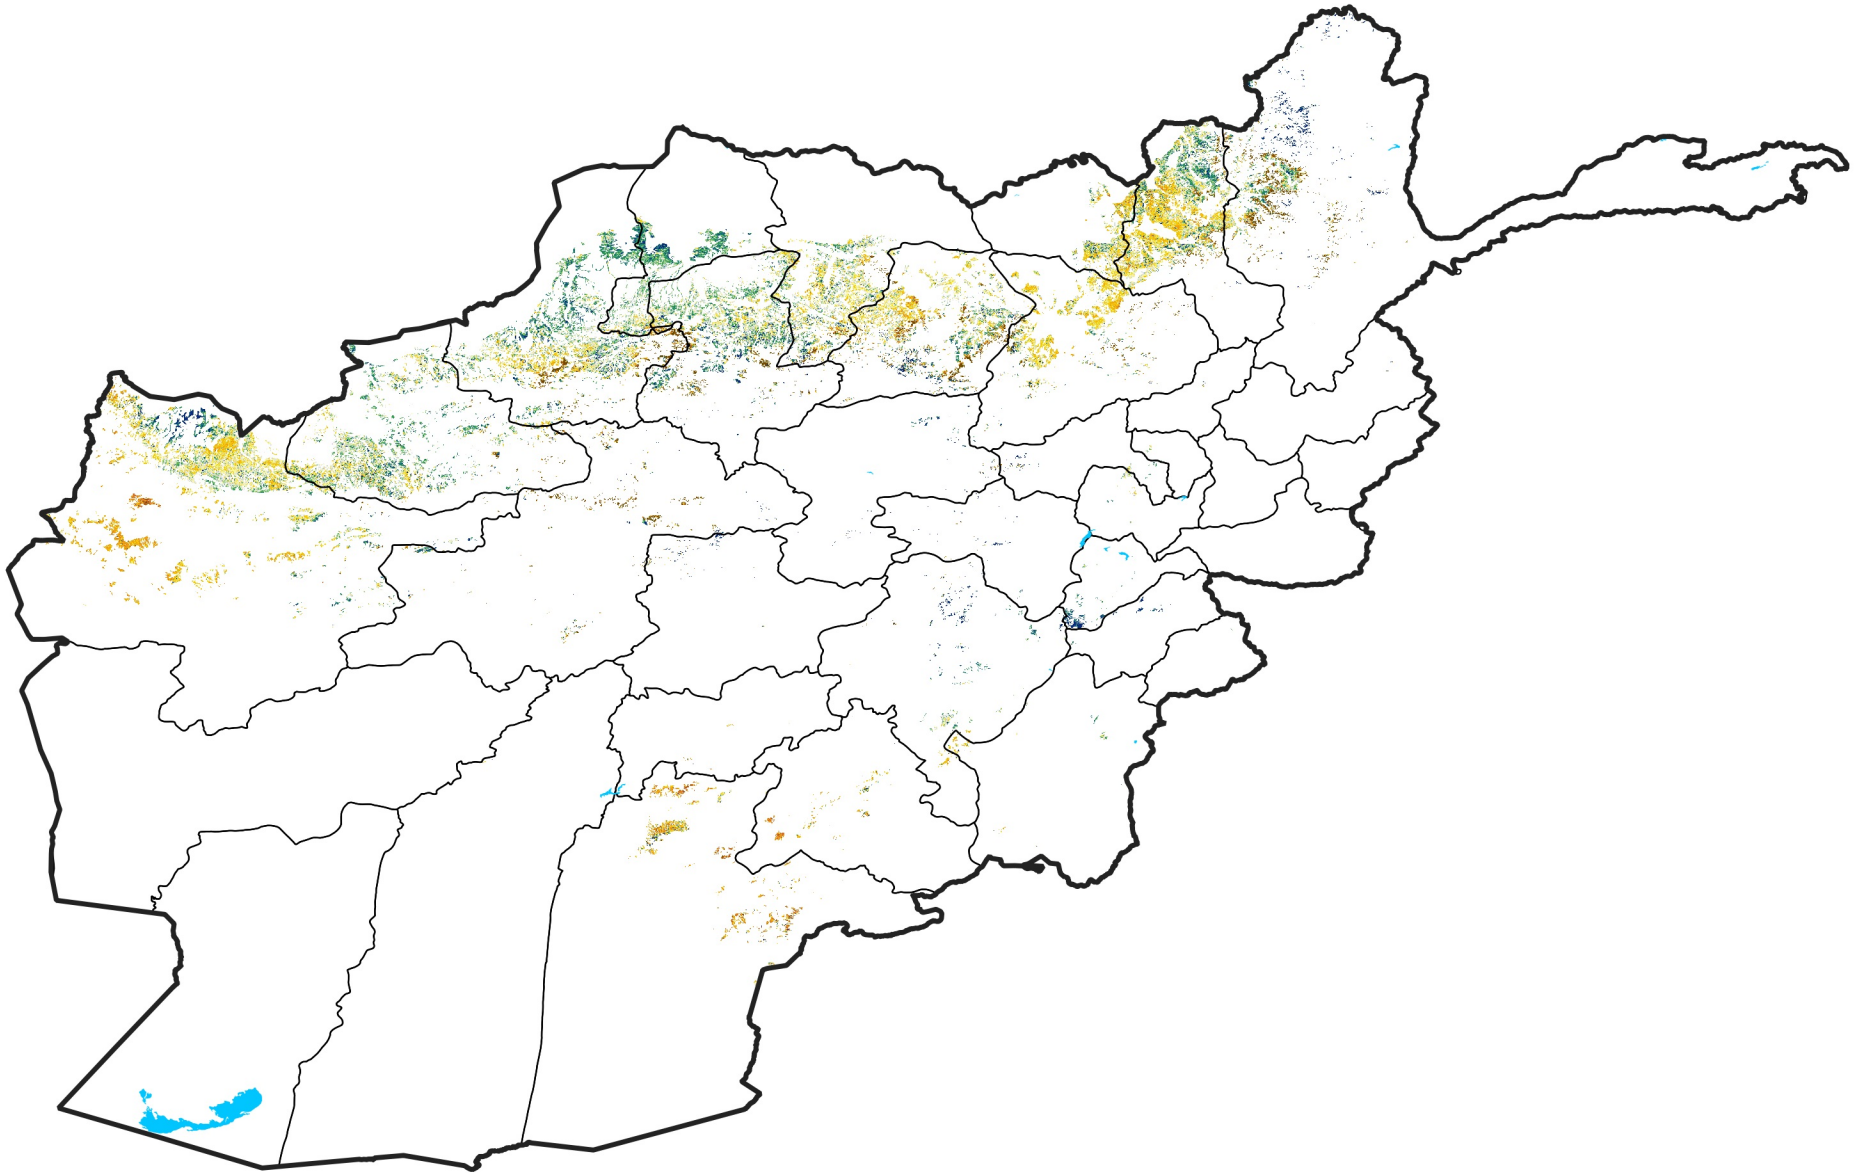

Afghanistan Rainfed Agricultural Areas

Percent of Mean NDVI

2015 / mean (2003 - 2022)

Period 04 / February 01 - 10, 2015

Percent of Normal