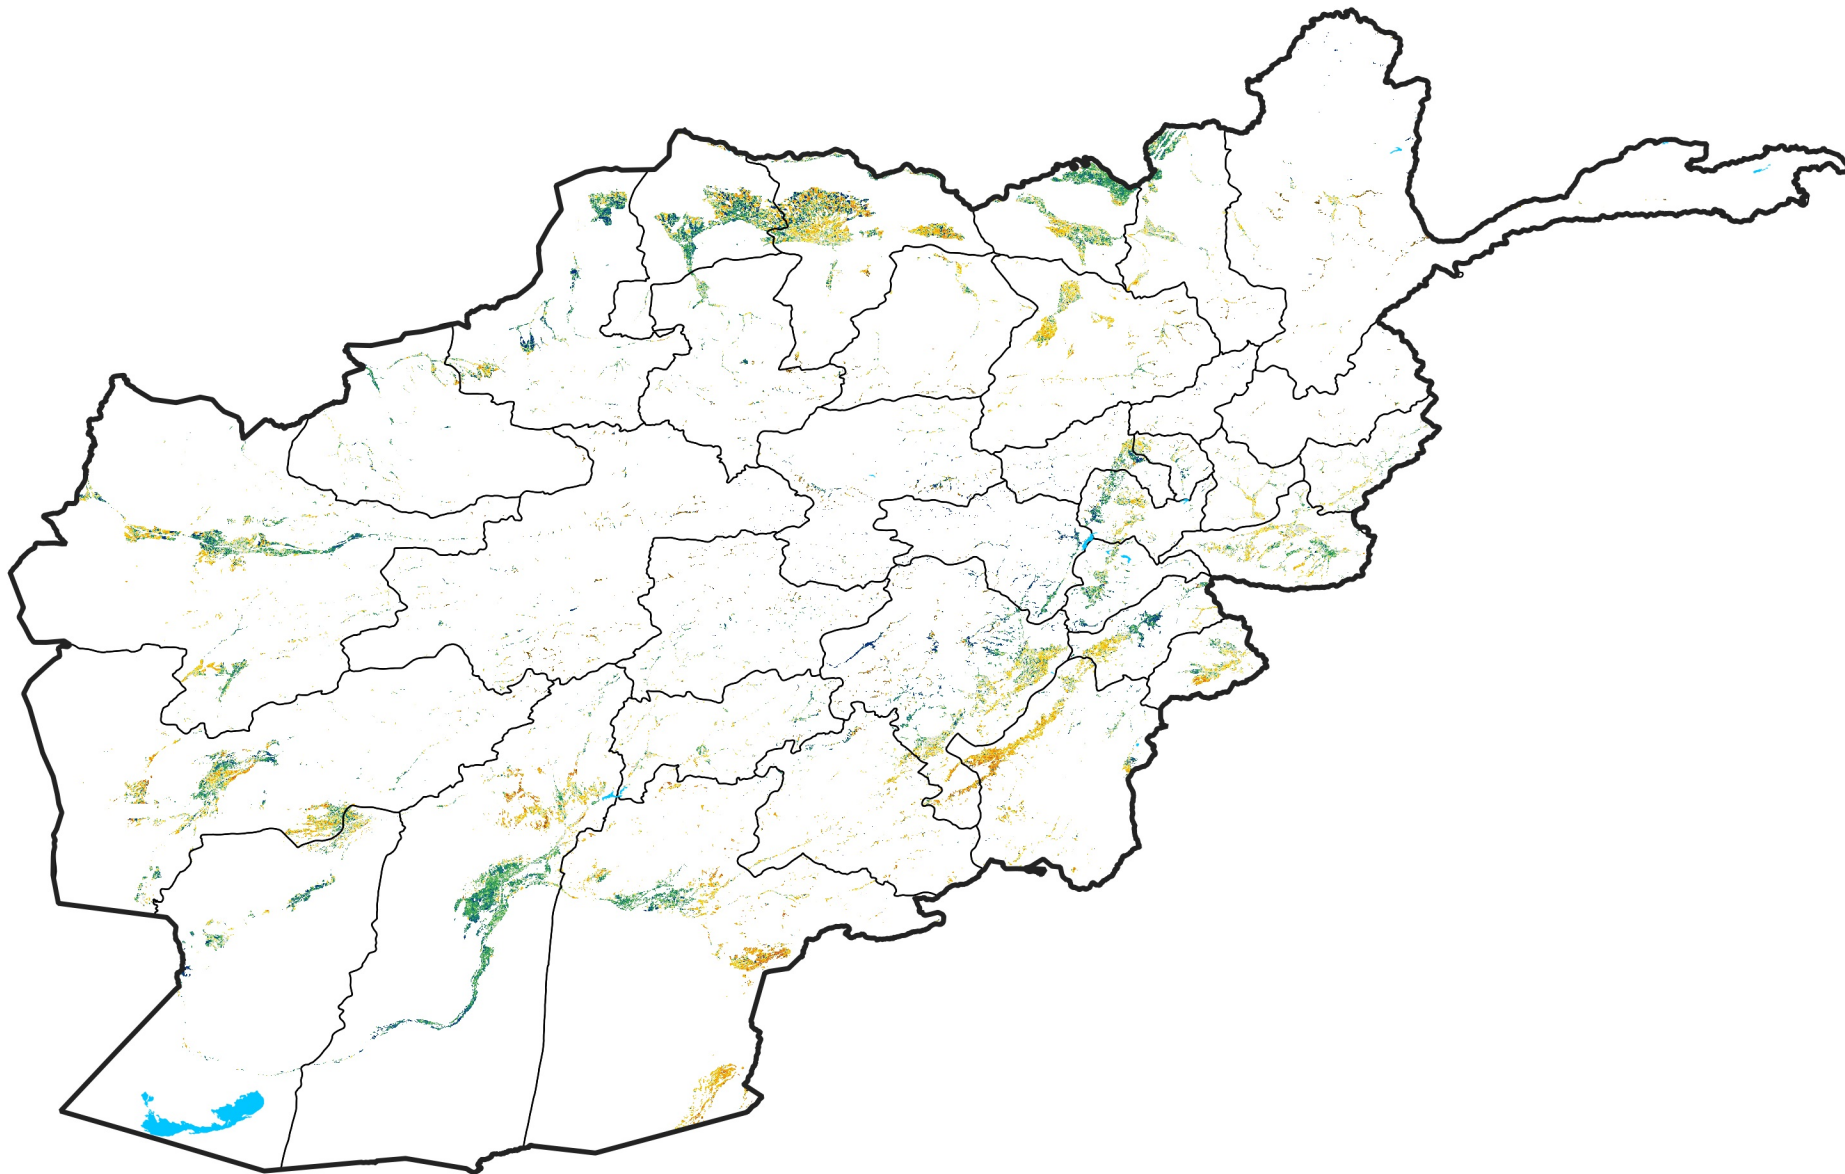

Afghanistan Irrigated Agricultural Areas

Percent of Mean NDVI

2015 / mean (2003 - 2022)

Period 05 / February 11 - 20, 2015

Percent of Normal