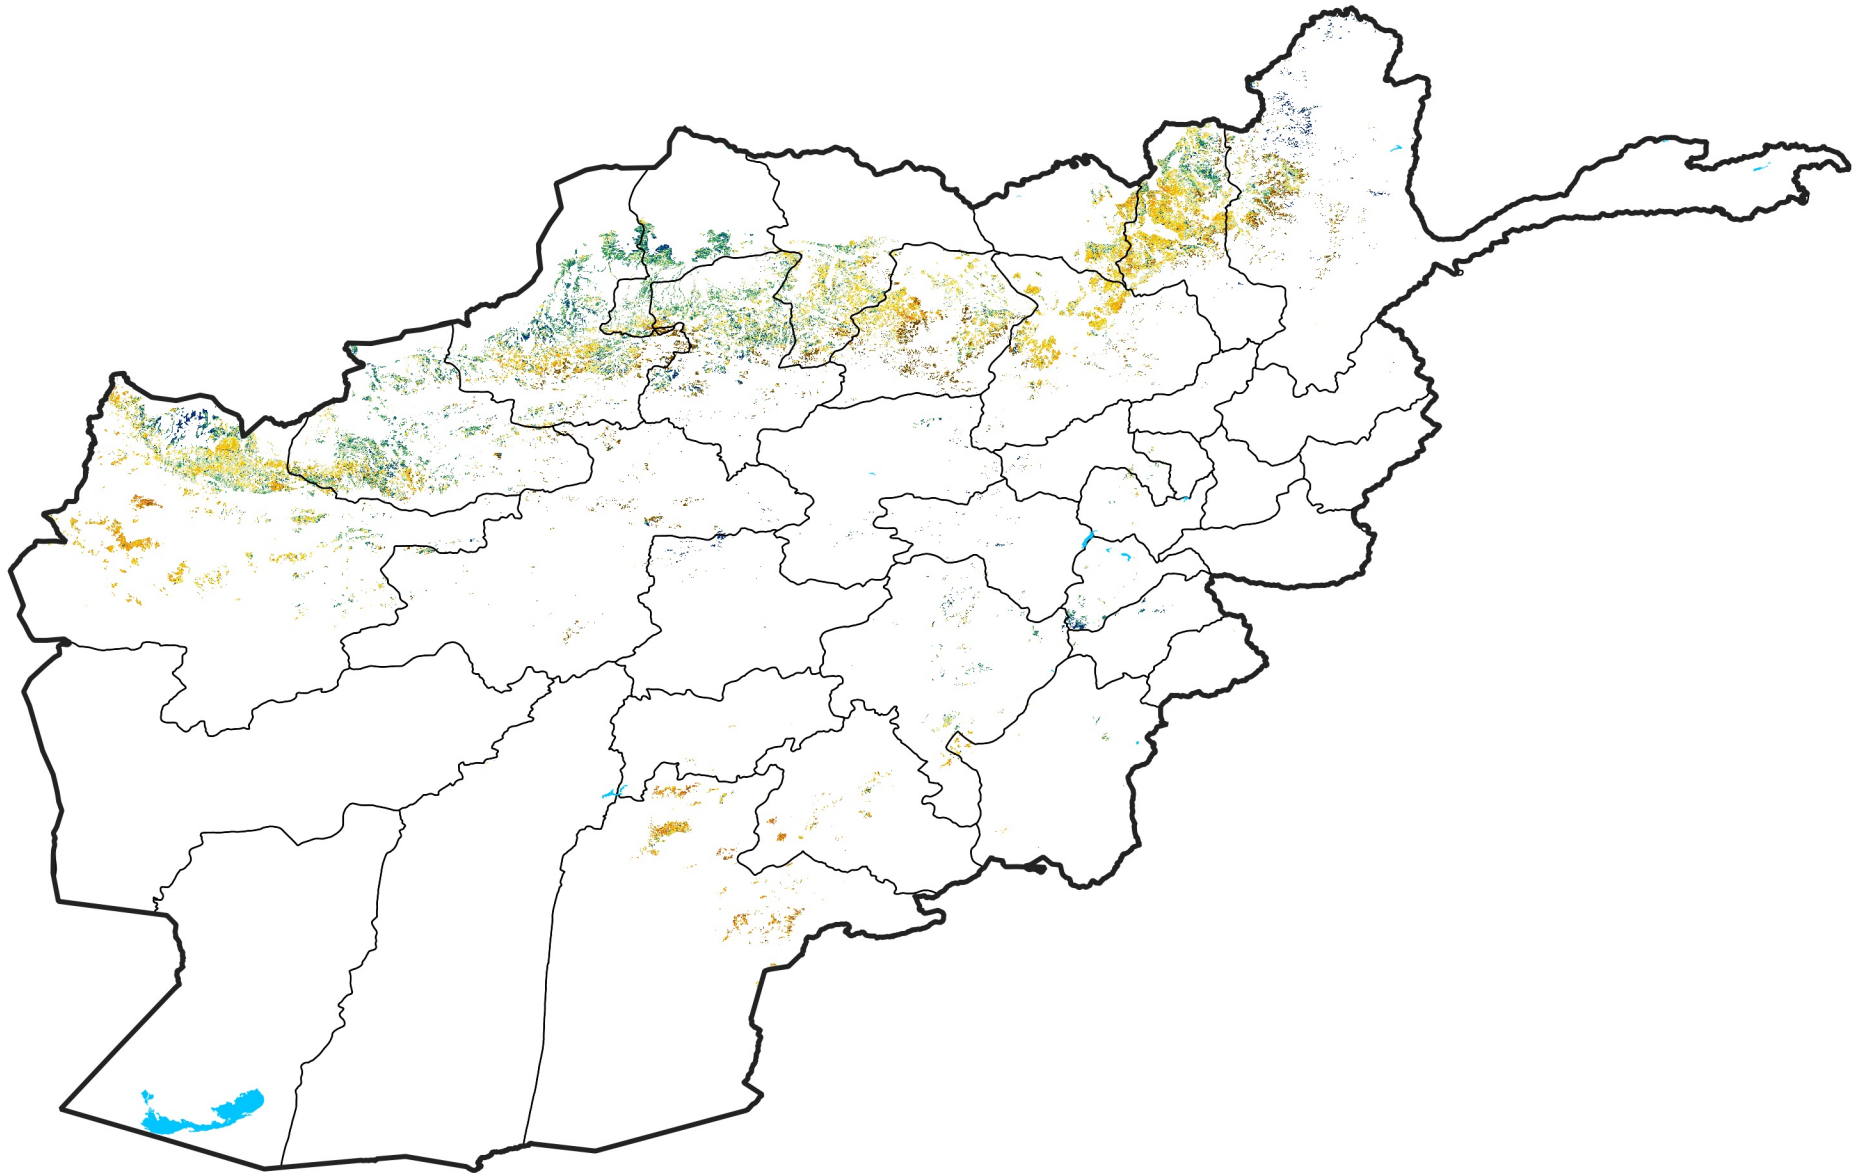

Afghanistan Rainfed Agricultural Areas

Percent of Mean NDVI

2015 / mean (2003 - 2022)

Period 05 / February 11 - 20, 2015

Percent of Normal