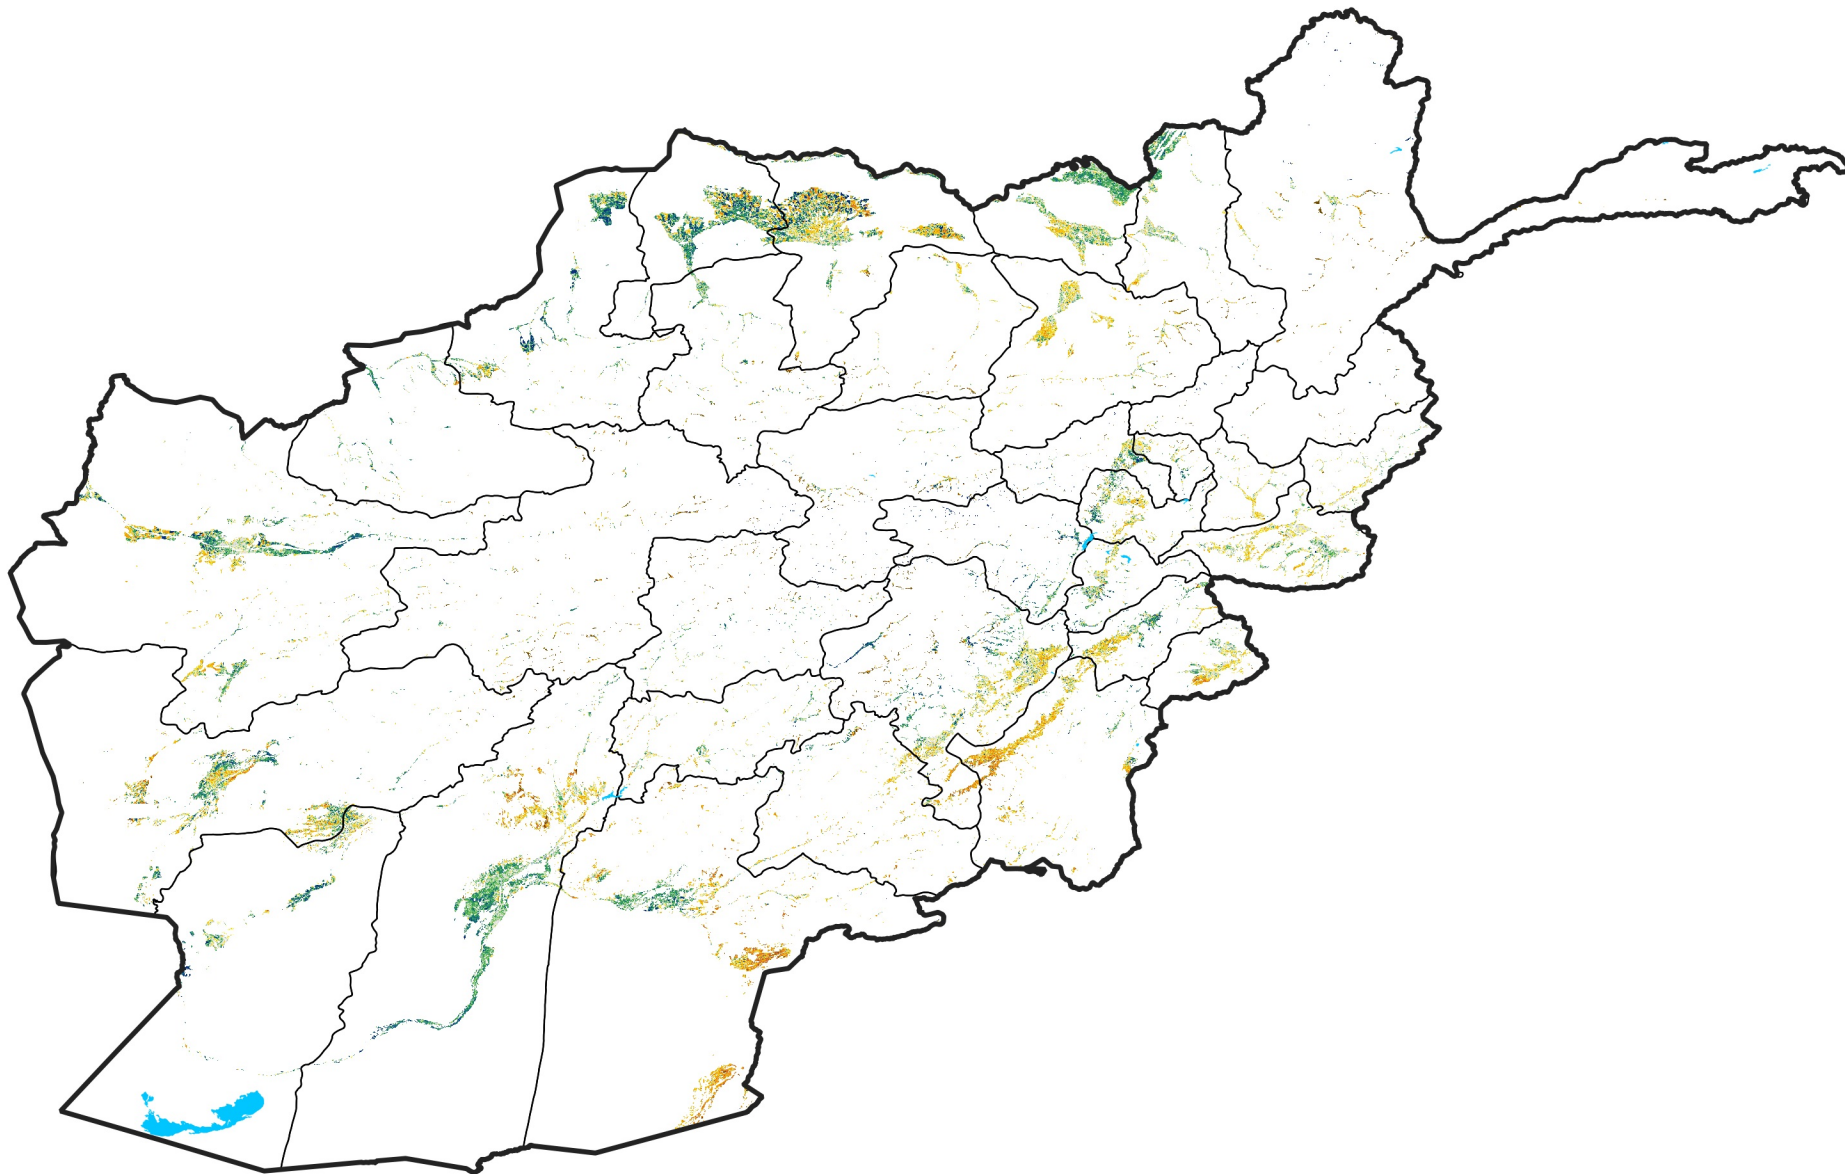

Afghanistan Irrigated Agricultural Areas

Percent of Mean NDVI

2015 / mean (2003 - 2022)

Period 06 / February 21 - 28, 2015

Percent of Normal