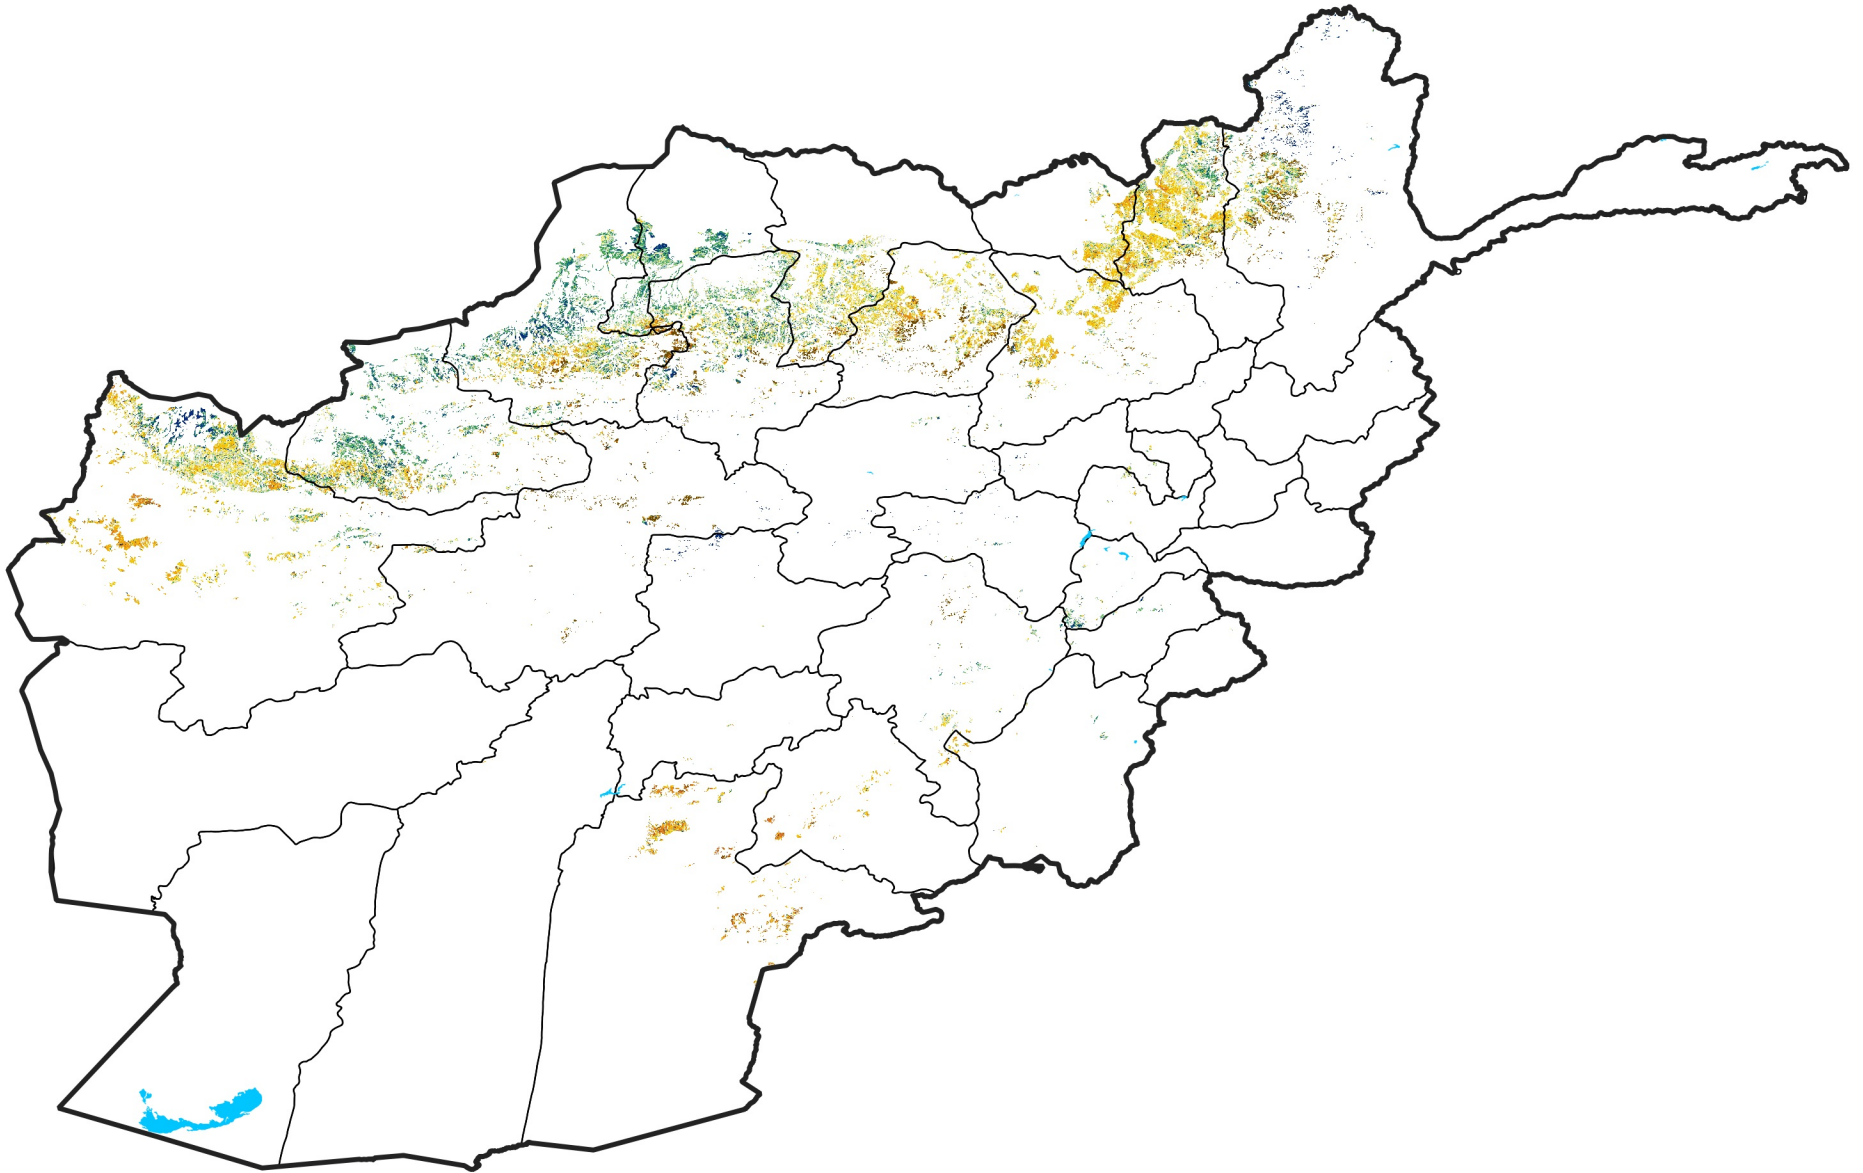

Afghanistan Rainfed Agricultural Areas

Percent of Mean NDVI

2015 / mean (2003 - 2022)

Period 06 / February 21 - 28, 2015

Percent of Normal