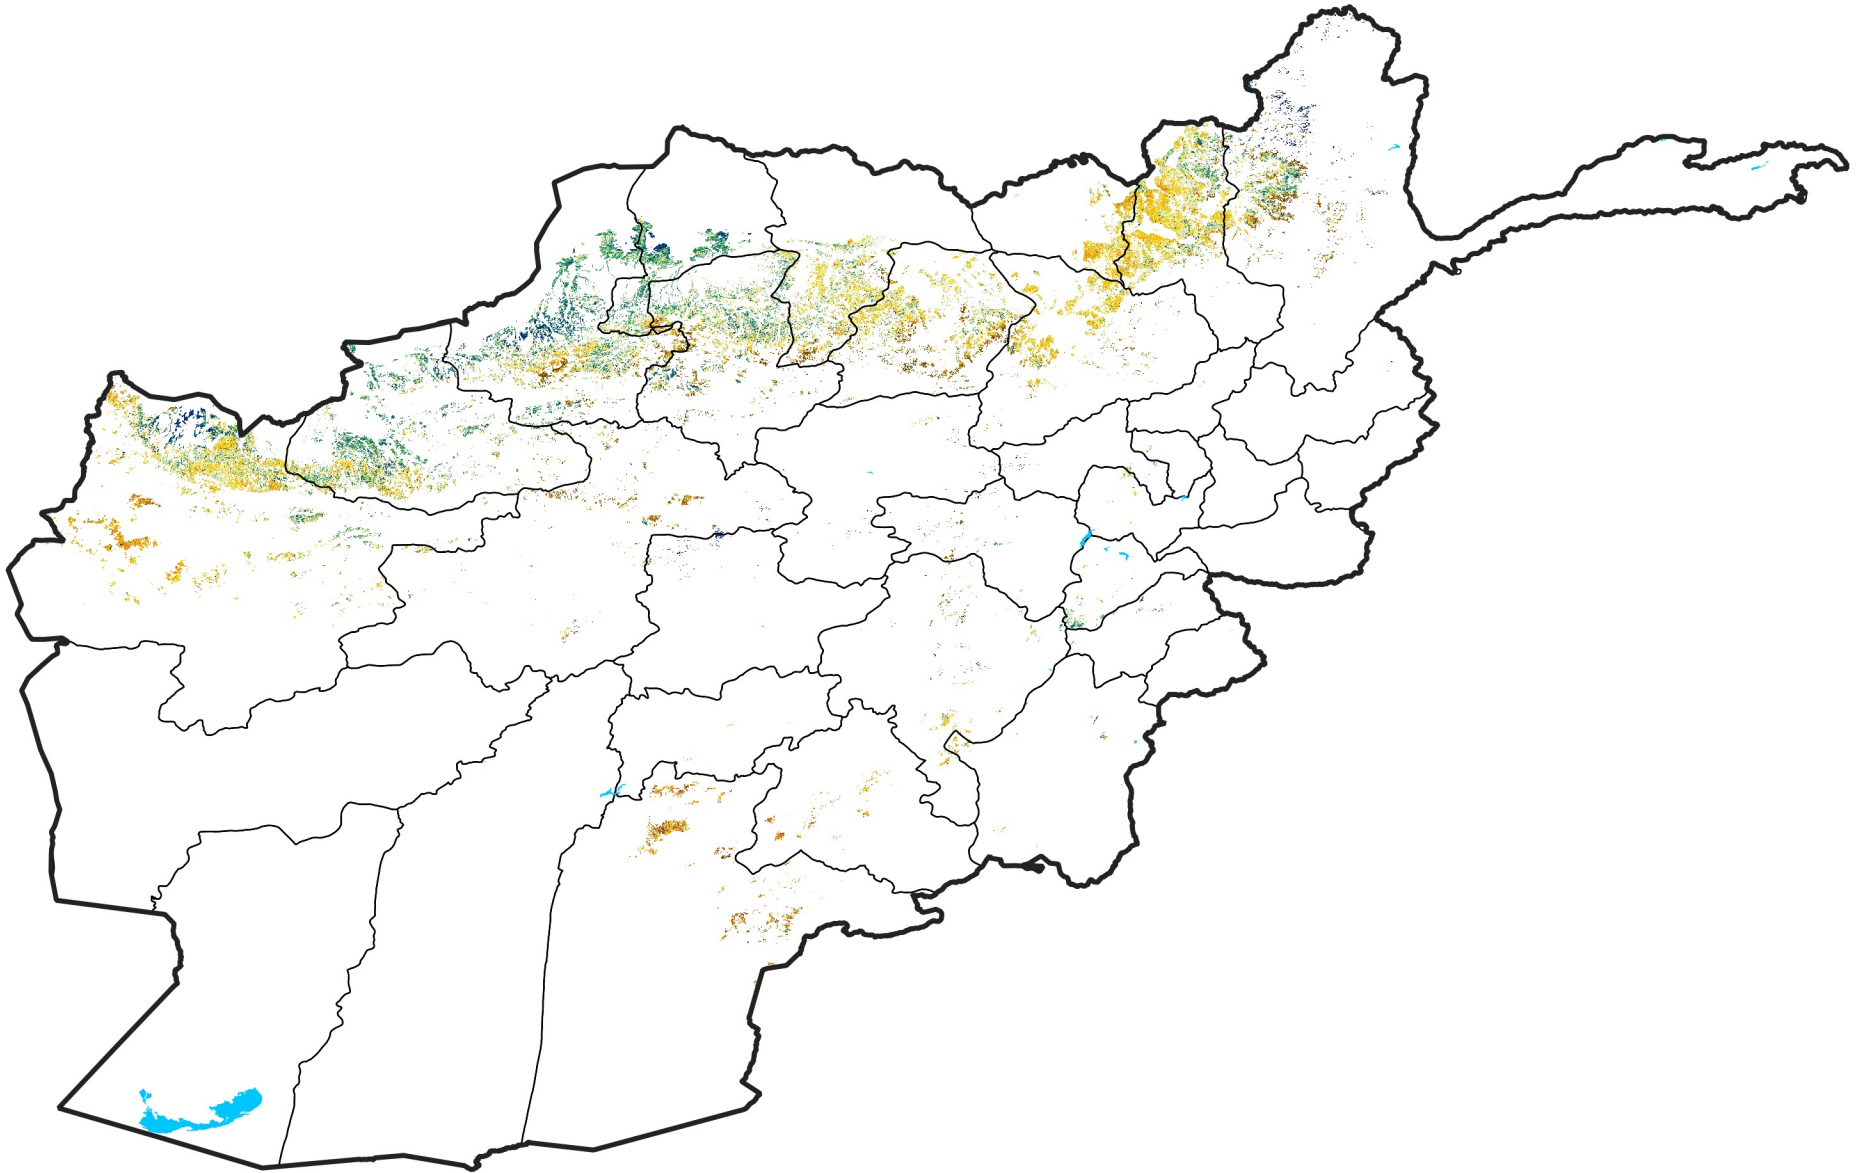

Afghanistan Rainfed Agricultural Areas

Percent of Mean NDVI

2015 / mean (2003 - 2022)

Period 07 / March 01 - 10, 2015

Percent of Normal