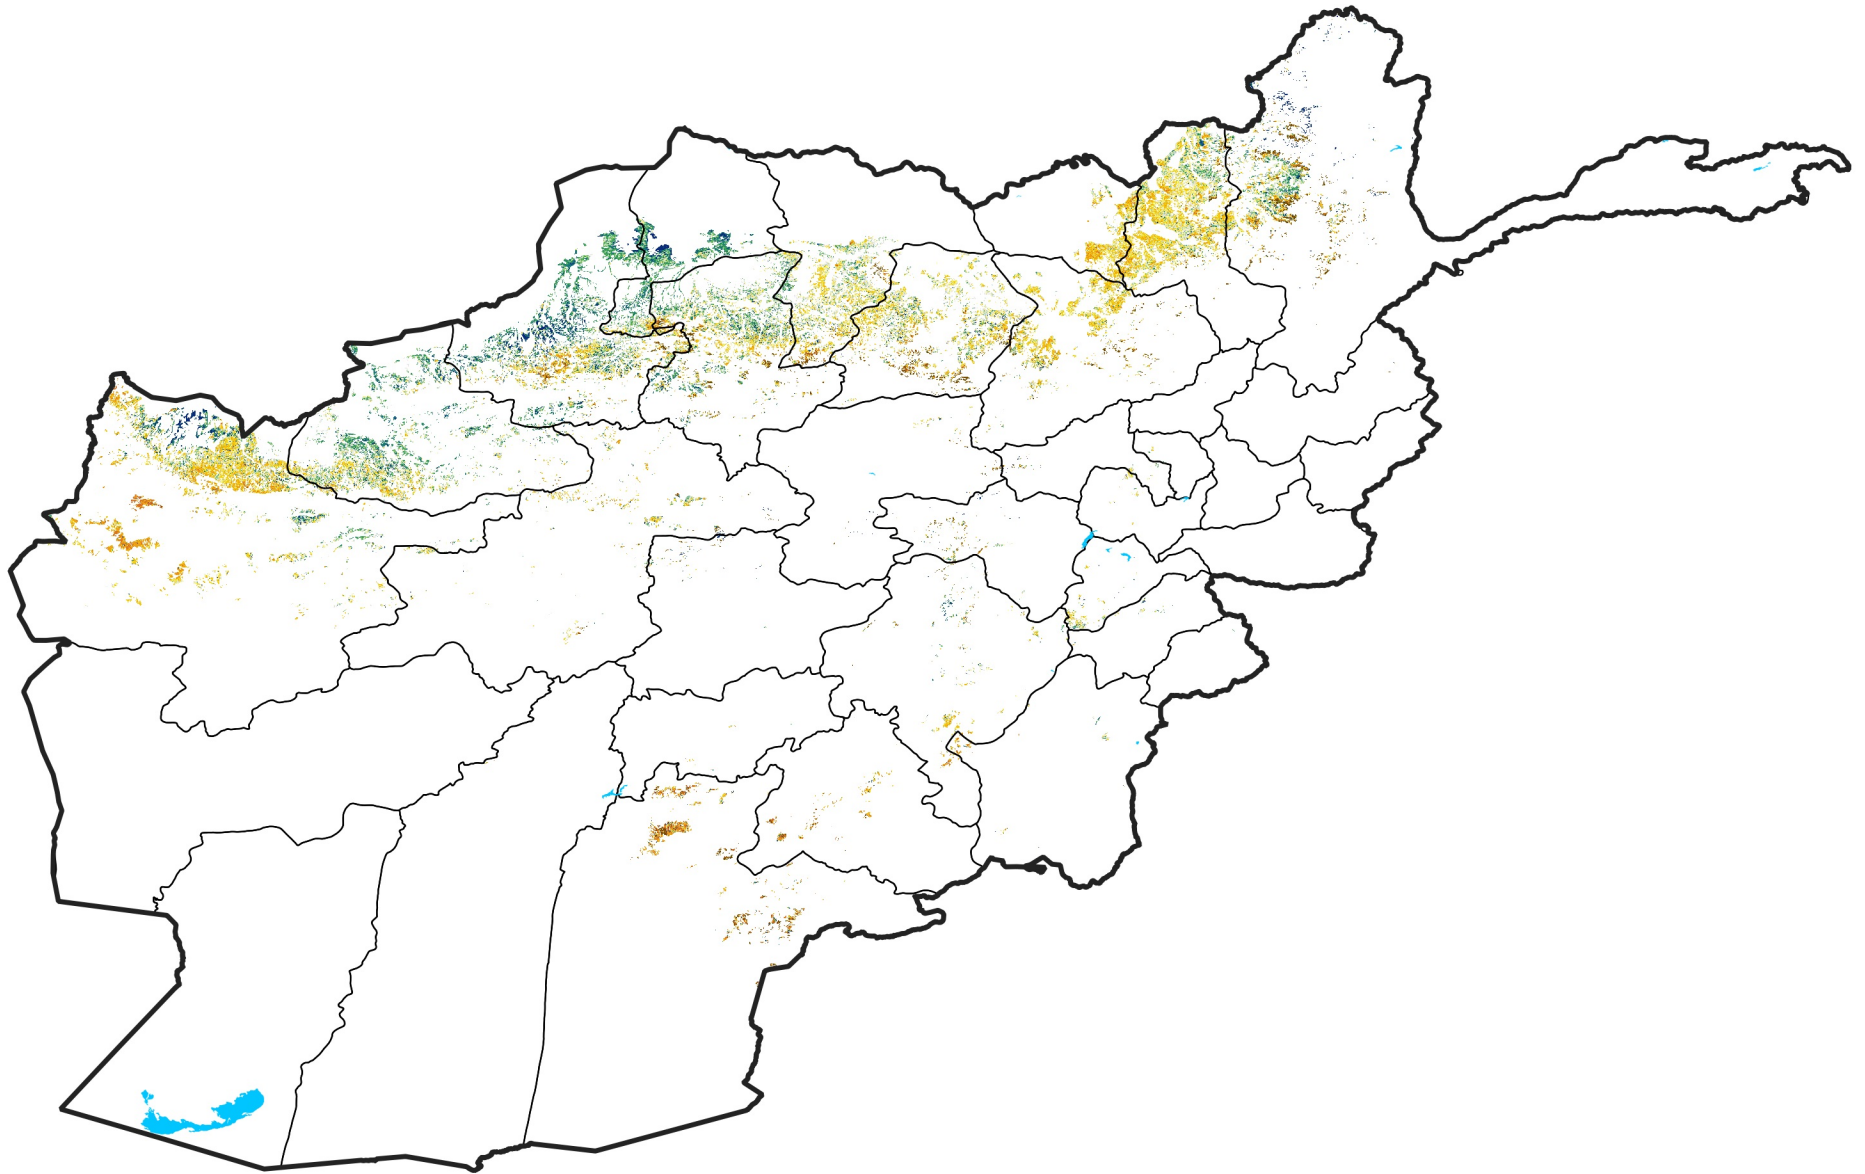

Afghanistan Rainfed Agricultural Areas

Percent of Mean NDVI

2015 / mean (2003 - 2022)

Period 08 / March 11 - 20, 2015

Percent of Normal