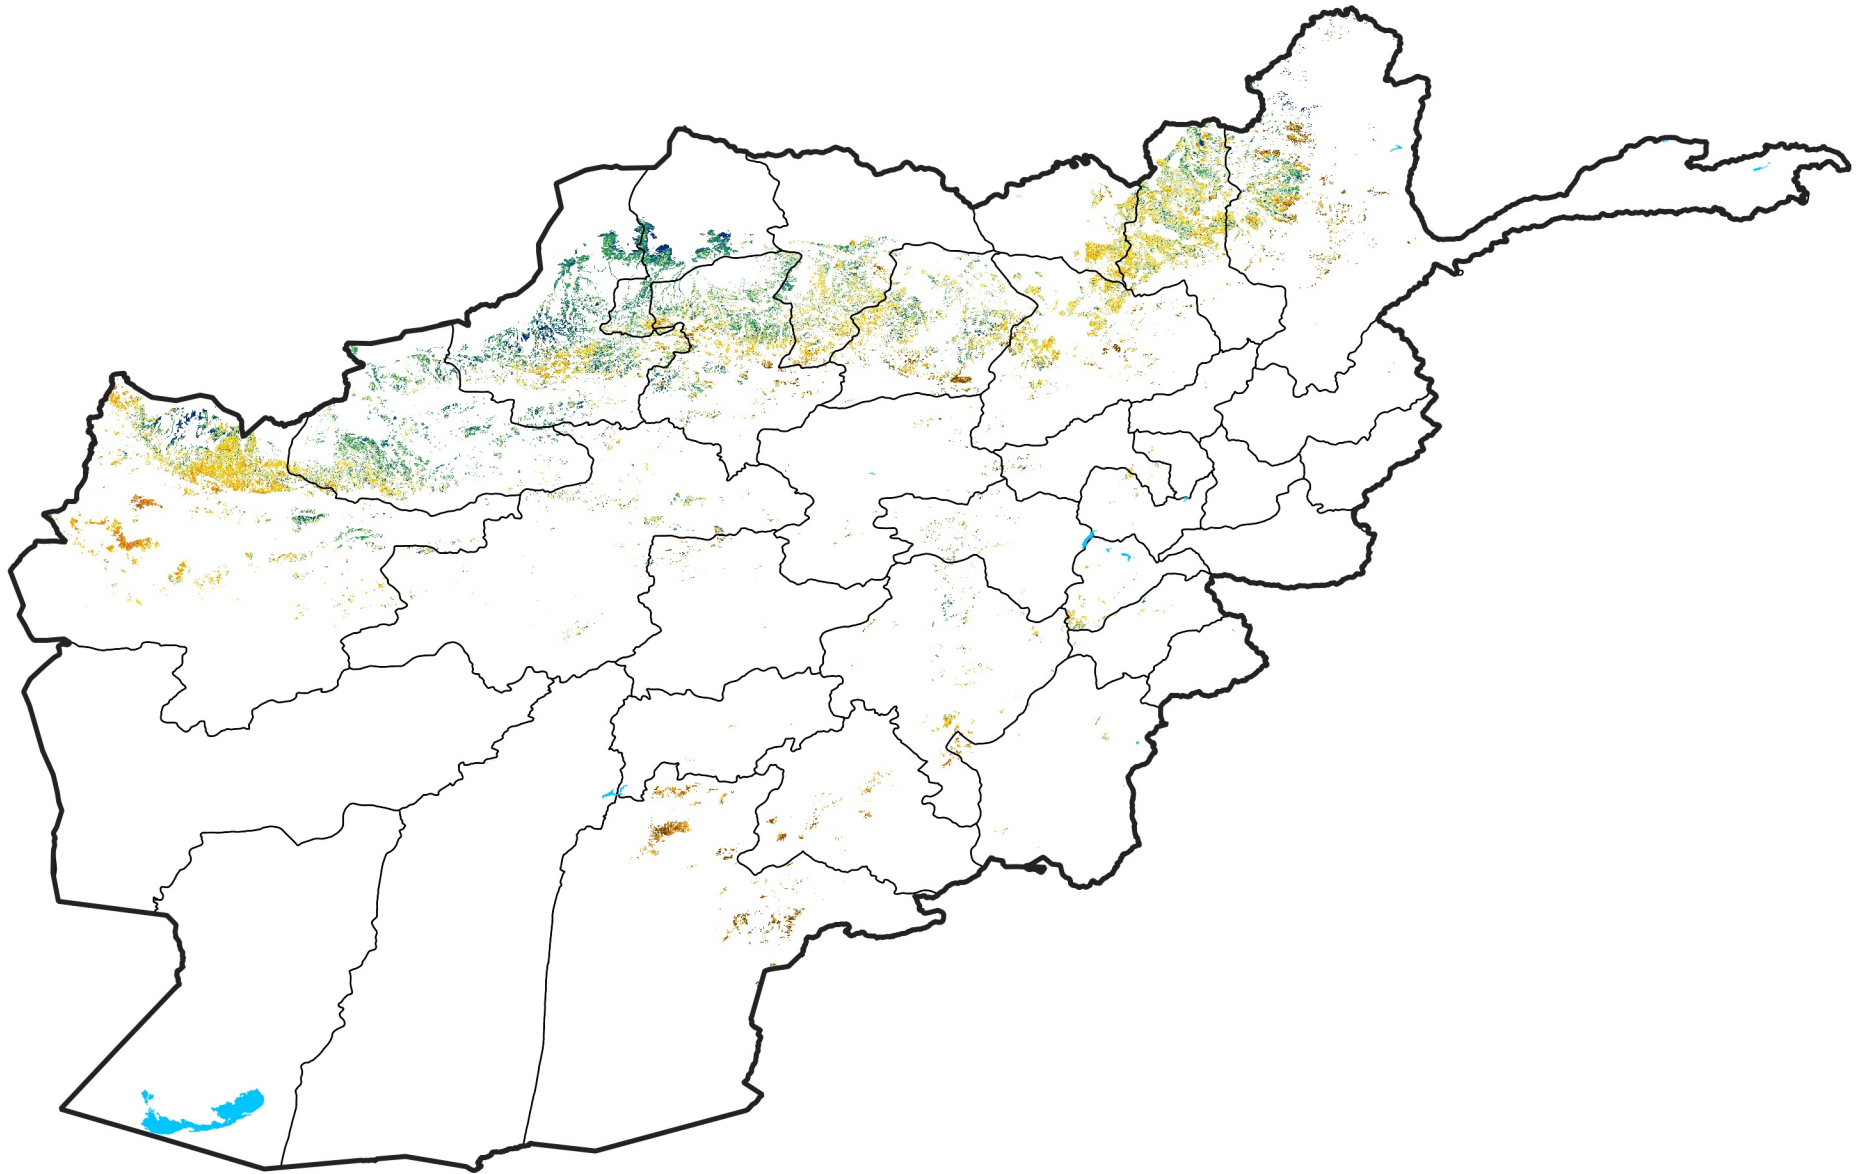

Afghanistan Rainfed Agricultural Areas

Percent of Mean NDVI

2015 / mean (2003 - 2022)

Period 09 / March 21 - 31, 2015

Percent of Normal