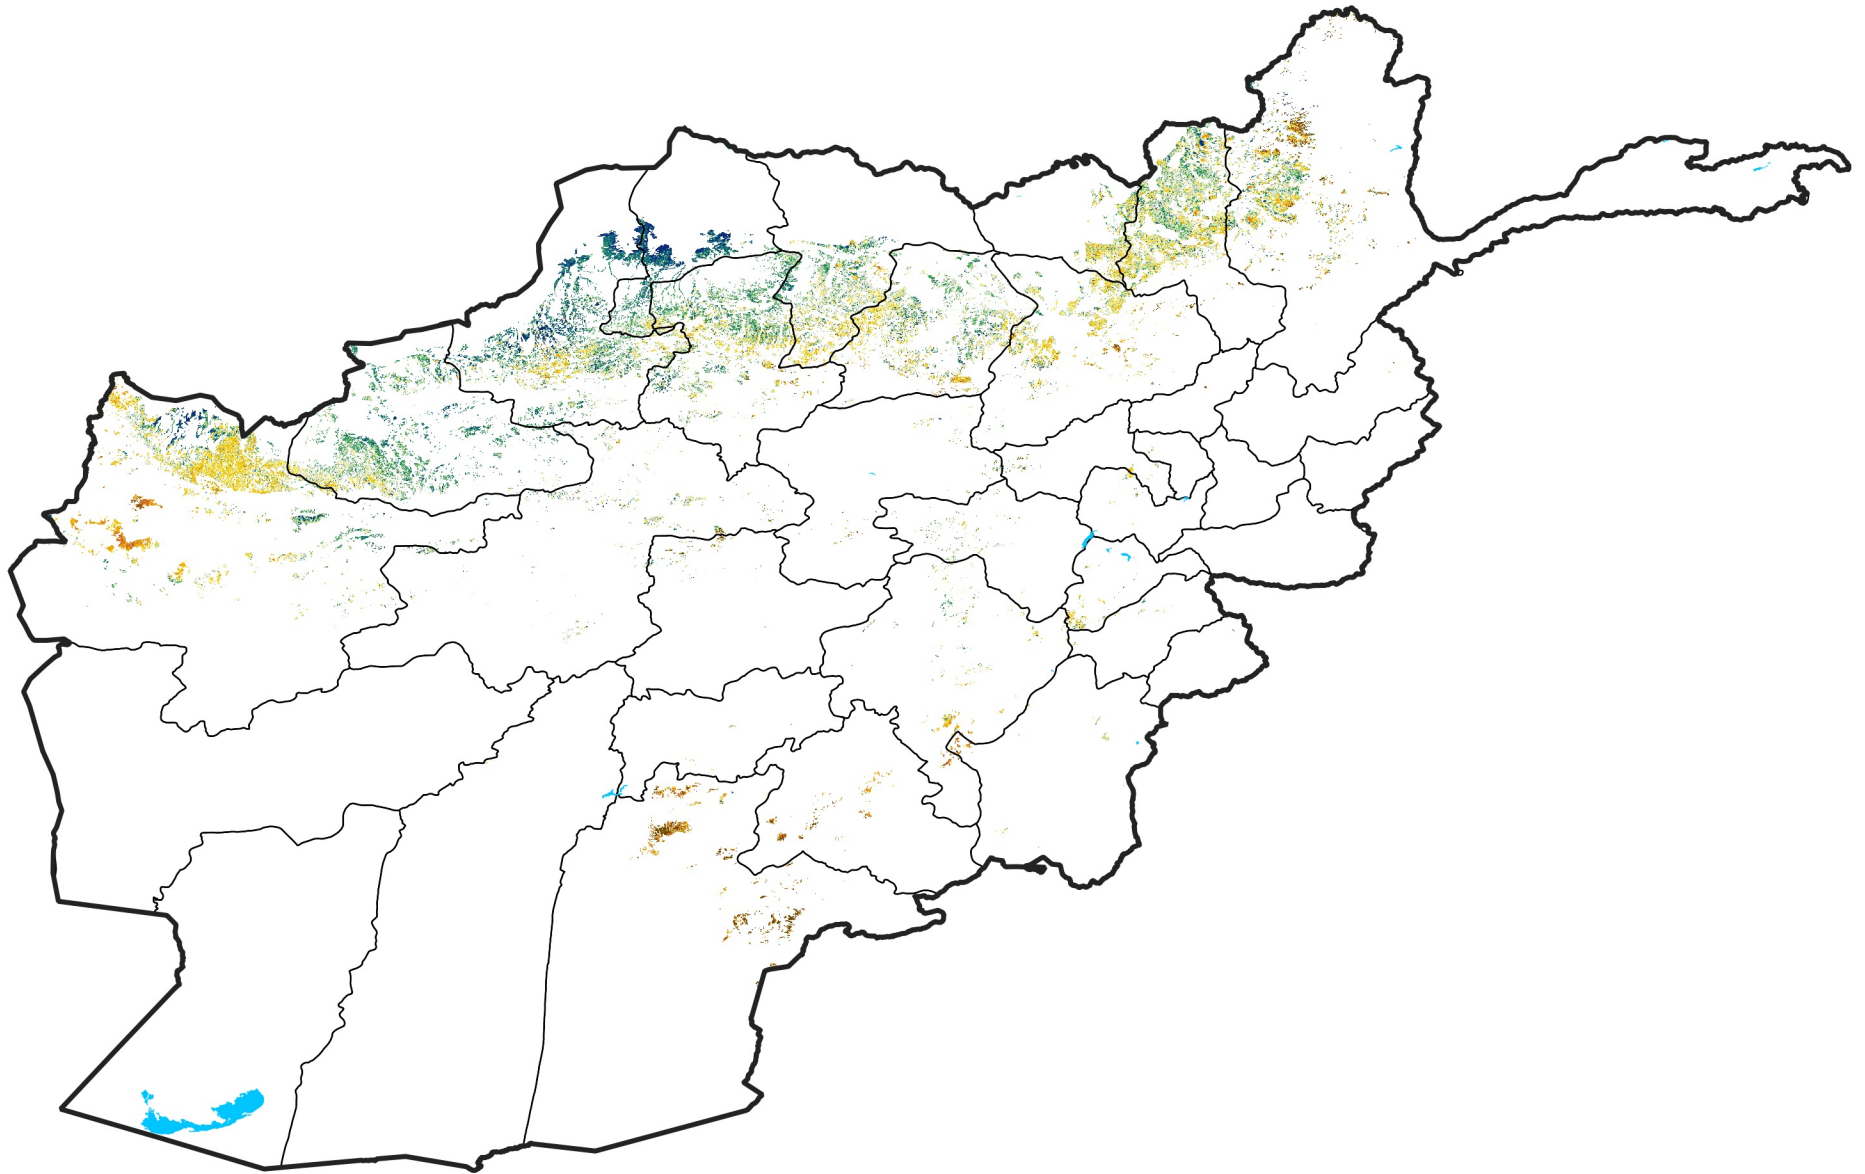

Afghanistan Rainfed Agricultural Areas

Percent of Mean NDVI

2015 / mean (2003 - 2022)

Period 10 / April 01 - 10, 2015

Percent of Normal