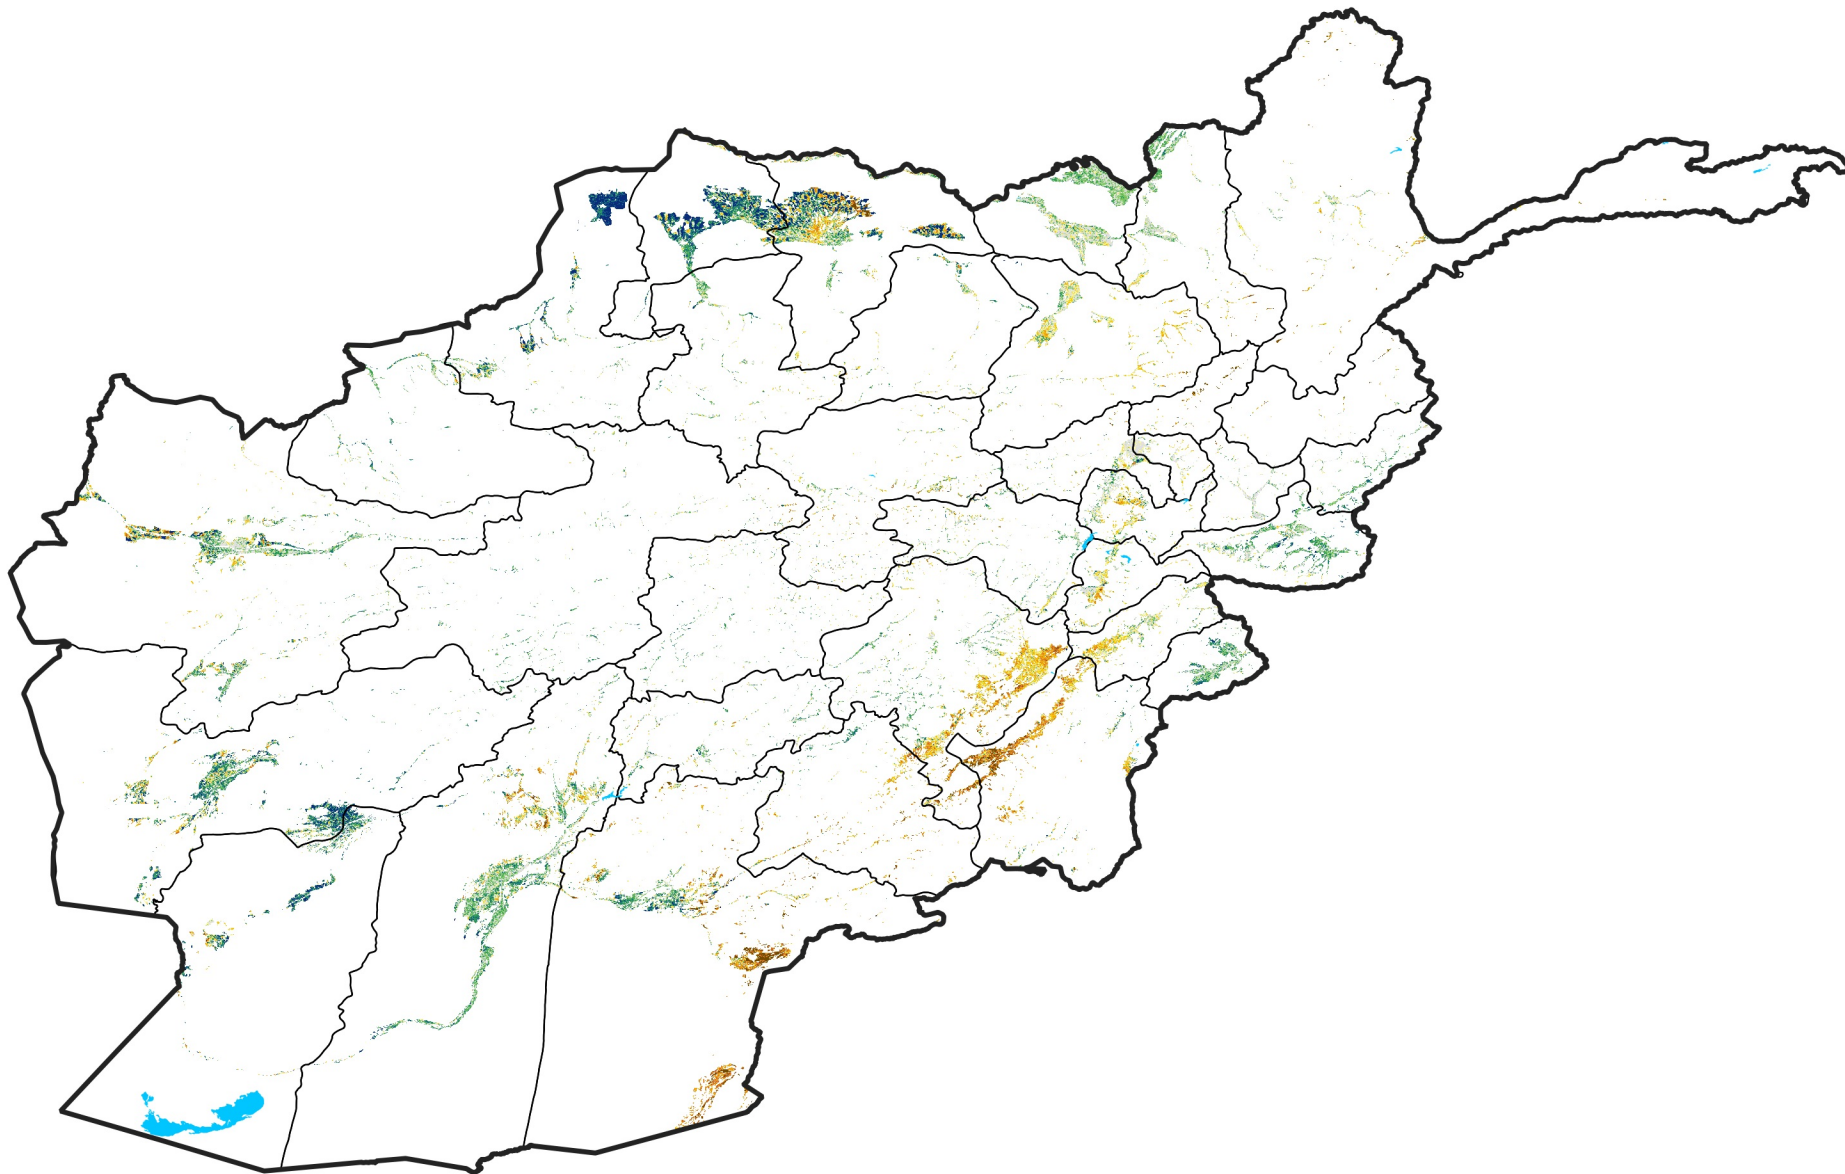

Afghanistan Irrigated Agricultural Areas

Percent of Mean NDVI

2015 / mean (2003 - 2022)

Period 11 / April 11 - 20, 2015

Percent of Normal